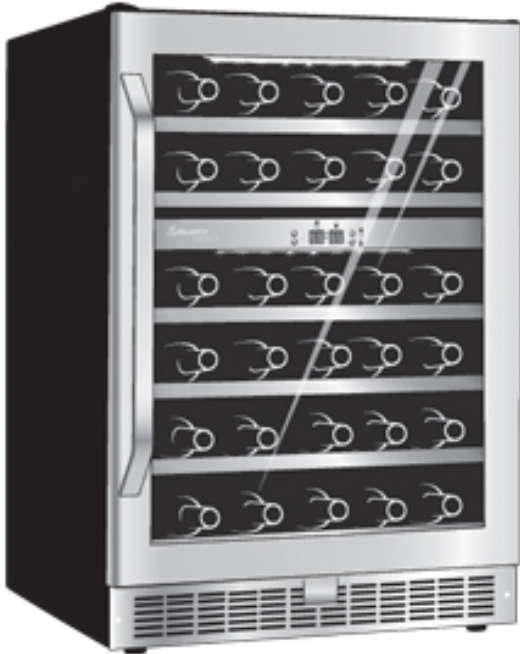

# Silhouette SELECT.

~ DWC153BLSST

## Features

- Built in wine cellar with 51 bottle\* capacity
- Two distinct, independently controlled temperature zones
- All black interior emulates the traditional wine cellar
- Precise digital thermostat with LED display allows the temperature to be accurately set and monitored through the door
- The temperature range can be set between 39F – 64F (4C – 18C) depending on the type of wine
- Alarm will sound if temperature fluctuates excessively or door is left ajar
- Our frost-free, fan forced cooling system provides a more consistent internal temperature than an automatic defrost
- Seamless stamped stainless steel door with matching handle and toe-kick
- Stainless steel trimmed wood shelves
- Roller-glide shelves extend effortlessly minimizing agitation to the wine
- White LED track lighting beautifully illuminates the interior without the heat created by an incandescent bulb. Easily set for continuous display.
- LOW E glass door helps protect wine from harmful UV rays and maintains a more consistent internal temperature
- Reversible door swing allows for left or right hand opening