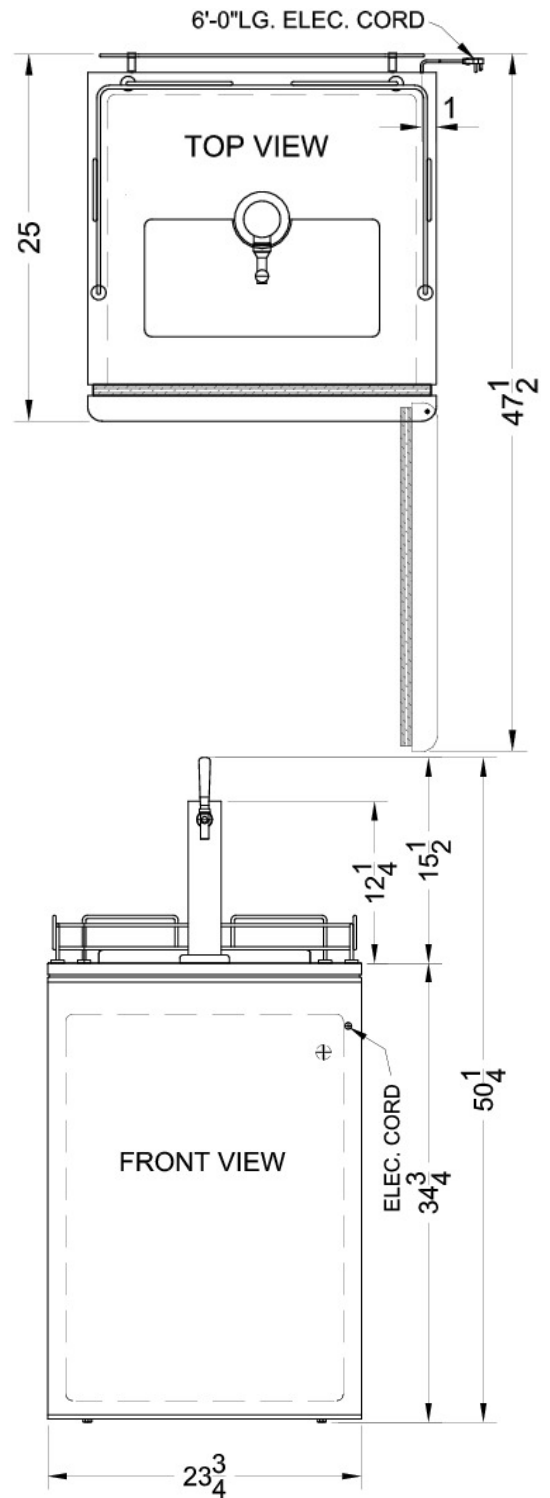

SBC500SSPST

50.25" x 23.75" x 25.0" (H x W x D)

Full-sized portable beer dispenser for in platinum with stainless steel door and top

Highlights:

- Includes everything you need to pour the perfect draft
- Stainless steel top adds a touch of luxury to tap service
- Platinum sides bring a modern look into any setting
- Accepts half, quarter, and mini kegs of your favorite brew

KIT 490 included	Includes a 5lb. CO2 tank and regulator, draft arm, Sankey American tap, connection hardware, and cleaning kit
Manual defrost	No temperature fluctuations with a static manual defrost system that keeps the cold inside
Full-sized	Large interior accepts half, quarter, and mini (pony) kegs
Adjustable thermostat	Manage the interior temperature with ease and accuracy
Top guard rail	Limit the mess with a silver rail that neatens service
Stainless steel top	18 gauge stainless steel adds long lasting elegance
Platinum cabinet	A subtle but stylish color adds modern style to any setting
Stainless steel door	Durable design with lasting elegance
Convertible to a refrigerator	Transform the beer cooler into a standard refrigerator
100% CFC free	Environmentally friendly design without ozone-damaging chemicals

Specifications:

Height	50.25"
Width	23.75"
Depth	25.0"
Canadian Electrical Safety	ULC
US Electrical Safety	UL
Can Storage	true
Gallon Storage	true
Depth with door at 90°	47.5"
Defrost Type	Manual
Condensor Location	Side of Unit
Thermostat Type	Dial
Level Legs Quantity	2
Freon Type	R134a
Parts/Labor Warranty	1 Year
Compressor Warranty	5 Years