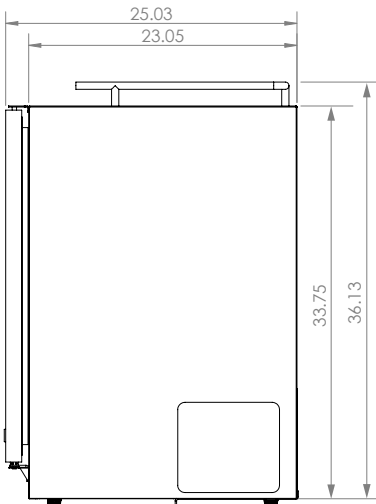

8510 Miralani Drive
San Diego, CA 92126

Mon-Fri, 7:00am - 4:00pm

Model: **HK38BSC-L-1**

KEGCO 24" WIDE SINGLE TAP BLACK COMMERCIAL BUILT-IN LEFT HINGE KEGERATOR WITH KIT

DIMENSIONS	
Height	34-1/8"
Width	24"
Depth (without handle)	25"
Depth (with handle)	26.5"
Shipping Dimensions	30"x30"x43"

WEIGHT	
Unit Weight	115 lbs.
Shipping Weight	150 lbs.

KEG STORAGE CAPACITIES	
Full Size / 1/2-Barrel	Holds 1
Pony Size / 1/4-Barrel	Holds 1
1/4-Barrel Slim	Holds 2
1/6-Barrel	Holds 3
5 gal. Ball/Pin Lock Keg	Holds 3
5-Liter / Mini Keg	Holds 3

DRAFT BEER TOWER	
Number of Faucets	1
Material	Stainless Steel
Height	14"
Diameter	3"

COOLING SYSTEM	
Type	Compressor
Defrost System	Manual
Front Ventilation	Yes

(800) 710 9939

support@beveragefactory.com
www.beveragefactory.com