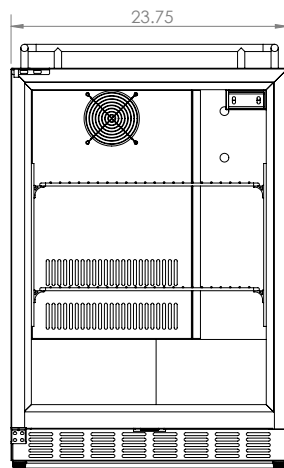

WEIGHT	
Unit Weight	115 lbs.
Shipping Weight	150 lbs.

KEG STORAGE CAPACITIES	
Full Size / 1/2-Barrel	Holds 1
Pony Size / 1/4-Barrel	Holds 1
1/4-Barrel Slim	Holds 2
1/6-Barrel	Holds 3
5 gal. Ball/Pin Lock Keg	Holds 3
5-Liter / Mini Keg	Holds 3

DRAFT BEER TOWER	
Number of Faucets	1
Material	Stainless Steel
Height	14"
Diameter	3"

COOLING SYSTEM	
Type	Compressor
Defrost System	Manual
Front Ventilation	Yes

(800) 710 9939

support@beveragefactory.com
www.beveragefactory.com