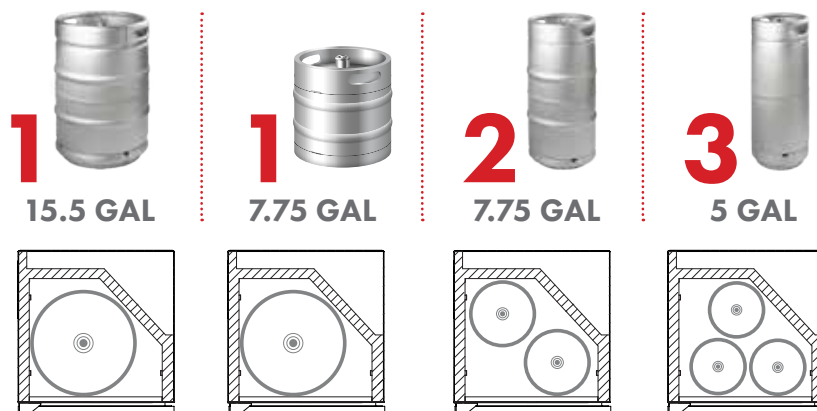

Model: **HK38BSC-L-1**

KEGCO 24" WIDE SINGLE TAP BLACK COMMERCIAL BUILT-IN LEFT HINGE KEGERATOR WITH KIT

FEATURES

- BUILT-IN OR FREESTANDING USE
- POWERFUL COOLING TECHNOLOGY
- DIGITAL TEMPERATURE CONTROL
- AIR COOLED TOWER PREVENTS FOAM
- LARGE STAINLESS STEEL INTERIOR
- LOCKING STAINLESS STEEL DOOR
- CONVERTS TO A REFRIGERATOR

CAPACITY OPTIONS

INCLUDES PREMIUM DIRECT DRAW KIT

- 5 lb. aluminum CO₂ tank
- Commercial grade double gauge CO₂ regulator
- Brewery grade D system lever handle keg coupler
- 14.5" tall, 3" diameter polished stainless steel draft tower
- Perlick 630SS faucet
- Hoses and fittings

8510 Miralani Drive
San Diego, CA 92126

Mon-Fri, 7:00am - 4:00pm

Model: **HK38BSC-L-1**

KEGCO 24" WIDE SINGLE TAP BLACK COMMERCIAL BUILT-IN LEFT HINGE KEGERATOR WITH KIT

DIMENSIONS	
Height	34-1/8"
Width	24"
Depth (without handle)	25"
Depth (with handle)	26.5"
Shipping Dimensions	30"x30"x43"

WEIGHT	
Unit Weight	115 lbs.
Shipping Weight	150 lbs.

KEG STORAGE CAPACITIES	
Full Size / 1/2-Barrel	Holds 1
Pony Size / 1/4-Barrel	Holds 1
1/4-Barrel Slim	Holds 2
1/6-Barrel	Holds 3
5 gal. Ball/Pin Lock Keg	Holds 3
5-Liter / Mini Keg	Holds 3