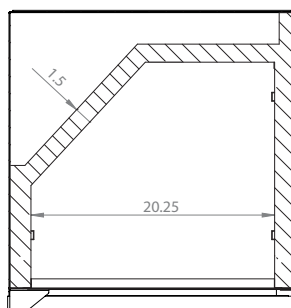

Model: **HK38BSC-L-1**

KEGCO 24" WIDE SINGLE TAP BLACK COMMERCIAL BUILT-IN LEFT HINGE KEGERATOR WITH KIT

DIMENSIONS	
Height	34-1/8"
Width	24"
Depth (without handle)	25"
Depth (with handle)	26.5"
Shipping Dimensions	30"x30"x43"

WEIGHT	
Unit Weight	115 lbs.
Shipping Weight	150 lbs.

KEG STORAGE CAPACITIES	
Full Size / 1/2-Barrel	Holds 1
Pony Size / 1/4-Barrel	Holds 1
1/4-Barrel Slim	Holds 2
1/6-Barrel	Holds 3
5 gal. Ball/Pin Lock Keg	Holds 3
5-Liter / Mini Keg	Holds 3

KEY FEATURES	
Built-in Capable	Yes
Keg Coupler	Yes
Security Lock	Yes
Regulator	Yes
CO₂ Tank	Yes
Outdoor Use	No
Commercial Use	Yes

ELECTRICAL	
Electrical Requirements	115v/60hz
Running Amps	1.7 A

CERTIFICATIONS	
ETL Listed	Yes
ETL Sanitation Listed	Yes

WARRANTY	
Labor	1 Year
Parts	1 Year
Compressor (Parts Only)	5 Years

EXTERIOR	
Cabinet	Black
Drip Tray	Yes
Guard Rail	Yes
Casters	Yes

DOOR	
Color / Material	Stainless Steel
Number of Doors	1
Door Handle	Towel/Curved
Field Reversible	No
Accepts Custom Overlay Panel	No

DRAFT BEER TOWER	
Number of Faucets	1
Material	Stainless Steel
Height	14"
Diameter	3"

COOLING SYSTEM	
Type	Compressor
Defrost System	Manual
Front Ventilation	Yes

(800) 710 9939

support@beveragefactory.com
www.beveragefactory.com

OUR SHOWROOM

8510 Miralani Drive
San Diego, CA 92126

Mon-Fri, 7:00am - 4:00pm