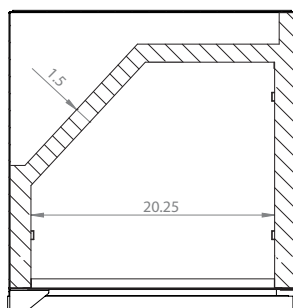

Model: **HK38BSC-L-2**

KEGCO 24" WIDE DUAL TAP BLACK COMMERCIAL BUILT-IN LEFT HINGE KEGERATOR WITH KIT

DIMENSIONS	
Height	34-1/8"
Width	24"
Depth (without handle)	25"
Depth (with handle)	26.5"
Shipping Dimensions	30"x30"x43"

WEIGHT	
Unit Weight	115 lbs.
Shipping Weight	150 lbs.

KEG STORAGE CAPACITIES	
Full Size / 1/2-Barrel	Holds 1
Pony Size / 1/4-Barrel	Holds 1
1/4-Barrel Slim	Holds 2
1/6-Barrel	Holds 3
5 gal. Ball/Pin Lock Keg	Holds 3
5-Liter / Mini Keg	Holds 3

KEY FEATURES	
Built-in Capable	Yes
Keg Coupler	Yes
Security Lock	Yes
Regulator	Yes
CO₂ Tank	Yes
Outdoor Use	No
Commercial Use	Yes

ELECTRICAL	
Electrical Requirements	115v/60hz
Running Amps	1.7 A

CERTIFICATIONS	
ETL Listed	Yes
ETL Sanitation Listed	Yes

WARRANTY	
Labor	1 Year
Parts	1 Year
Compressor (Parts Only)	5 Years

EXTERIOR	
Cabinet	Black
Drip Tray	Yes
Guard Rail	Yes
Casters	Yes

DOOR	
Color / Material	Stainless Steel
Number of Doors	1
Door Handle	Towel/Curved
Field Reversible	No
Accepts Custom Overlay Panel	No

DRAFT BEER TOWER	
Number of Faucets	2
Material	Stainless Steel
Height	14"
Diameter	3"

COOLING SYSTEM	
Type	Compressor
Defrost System	Manual
Front Ventilation	Yes

(800) 710 9939

support@beveragefactory.com
www.beveragefactory.com

OUR SHOWROOM

8510 Miralani Drive
San Diego, CA 92126

Mon-Fri, 7:00am - 4:00pm