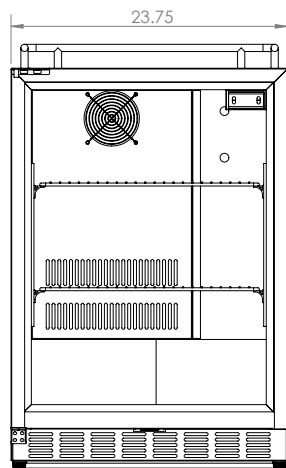

Model: **HK38BSC-L-2**

KEGCO 24" WIDE DUAL TAP BLACK COMMERCIAL BUILT-IN LEFT HINGE KEGERATOR WITH KIT

DIMENSIONS	
Height	34-1/8"
Width	24"
Depth (without handle)	25"
Depth (with handle)	26.5"
Shipping Dimensions	30"x30"x43"

WEIGHT	
Unit Weight	115 lbs.
Shipping Weight	150 lbs.

KEG STORAGE CAPACITIES	
Full Size / 1/2-Barrel	Holds 1
Pony Size / 1/4-Barrel	Holds 1
1/4-Barrel Slim	Holds 2
1/6-Barrel	Holds 3
5 gal. Ball/Pin Lock Keg	Holds 3
5-Liter / Mini Keg	Holds 3

DRAFT BEER TOWER	
Number of Faucets	2
Material	Stainless Steel
Height	14"
Diameter	3"

COOLING SYSTEM	
Type	Compressor
Defrost System	Manual
Front Ventilation	Yes

(800) 710 9939

support@beveragefactory.com
www.beveragefactory.com