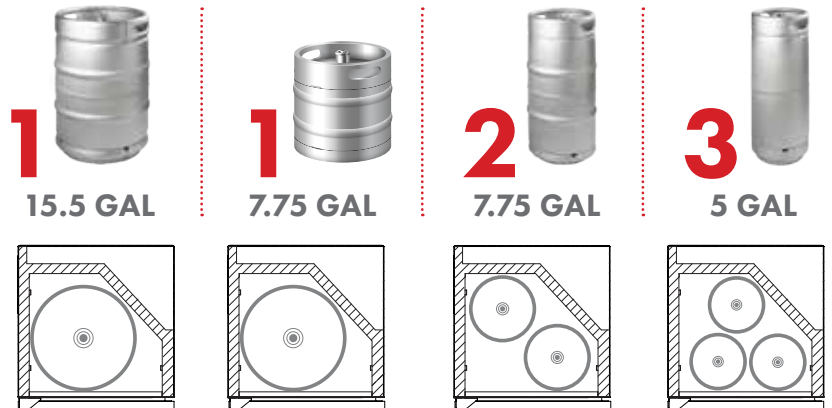

Model: **HK38BSC-L-2**

KEGCO 24" WIDE DUAL TAP BLACK COMMERCIAL BUILT-IN LEFT HINGE KEGERATOR WITH KIT

FEATURES

- BUILT-IN OR FREESTANDING USE
- POWERFUL COOLING TECHNOLOGY
- DIGITAL TEMPERATURE CONTROL
- AIR COOLED TOWER PREVENTS FOAM
- LARGE STAINLESS STEEL INTERIOR
- LOCKING STAINLESS STEEL DOOR
- CONVERTS TO A REFRIGERATOR

CAPACITY OPTIONS

INCLUDES PREMIUM DIRECT DRAW KIT

- 5 lb. aluminum CO₂ tank
- Commercial grade dual gauge CO₂ regulator with air splitter
- Two brewery grade D system lever handle keg couplers
- 14.5" tall, 3" diameter polished stainless steel draft tower
- Two Perlick 630SS faucets
- Hoses and fittings

Model: **HK38BSC-L-2**

KEGCO 24" WIDE DUAL TAP BLACK COMMERCIAL BUILT-IN LEFT HINGE KEGERATOR WITH KIT

DIMENSIONS	
Height	34-1/8"
Width	24"
Depth (without handle)	25"
Depth (with handle)	26.5"
Shipping Dimensions	30"x30"x43"

WEIGHT	
Unit Weight	115 lbs.
Shipping Weight	150 lbs.

KEG STORAGE CAPACITIES	
Full Size / 1/2-Barrel	Holds 1
Pony Size / 1/4-Barrel	Holds 1
1/4-Barrel Slim	Holds 2
1/6-Barrel	Holds 3
5 gal. Ball/Pin Lock Keg	Holds 3
5-Liter / Mini Keg	Holds 3