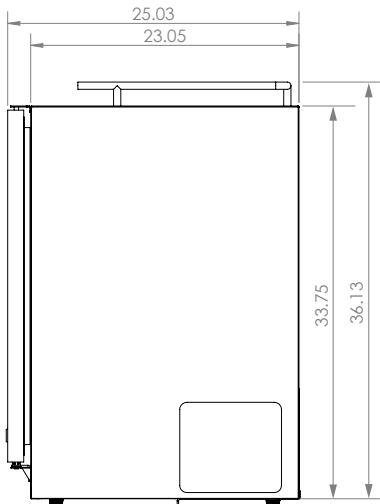

Model: **HK38BSC-L-2**

KEGCO 24" WIDE DUAL TAP BLACK COMMERCIAL BUILT-IN LEFT HINGE KEGERATOR WITH KIT

DIMENSIONS	
Height	34-1/8"
Width	24"
Depth (without handle)	25"
Depth (with handle)	26.5"
Shipping Dimensions	30"x30"x43"

WEIGHT	
Unit Weight	115 lbs.
Shipping Weight	150 lbs.

KEG STORAGE CAPACITIES	
Full Size / 1/2-Barrel	Holds 1
Pony Size / 1/4-Barrel	Holds 1
1/4-Barrel Slim	Holds 2
1/6-Barrel	Holds 3
5 gal. Ball/Pin Lock Keg	Holds 3
5-Liter / Mini Keg	Holds 3

DRAFT BEER TOWER	
Number of Faucets	2
Material	Stainless Steel
Height	14"
Diameter	3"

COOLING SYSTEM	
Type	Compressor
Defrost System	Manual
Front Ventilation	Yes

(800) 710 9939

support@beveragefactory.com
www.beveragefactory.com