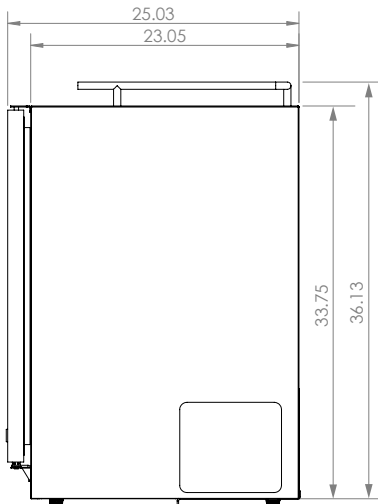

Mon-Fri, 7:00am - 4:00pm

Model: **HK38SSC-L-1**

KEGCO 24" WIDE SINGLE TAP STAINLESS STEEL COMMERCIAL BUILT-IN LEFT HINGE KEGERATOR WITH KIT

DIMENSIONS	
Height	34-1/8"
Width	24"
Depth (without handle)	25"
Depth (with handle)	26.5"
Shipping Dimensions	30"x30"x43"

WEIGHT	
Unit Weight	115 lbs.
Shipping Weight	150 lbs.

KEG STORAGE CAPACITIES	
Full Size / 1/2-Barrel	Holds 1
Pony Size / 1/4-Barrel	Holds 1
1/4-Barrel Slim	Holds 2
1/6-Barrel	Holds 3
5 gal. Ball/Pin Lock Keg	Holds 3
5-Liter / Mini Keg	Holds 3

DRAFT BEER TOWER	
Number of Faucets	1
Material	Stainless Steel
Height	14"
Diameter	3"

COOLING SYSTEM	
Type	Compressor
Defrost System	Manual
Front Ventilation	Yes

(800) 710 9939

support@beveragefactory.com
www.beveragefactory.com