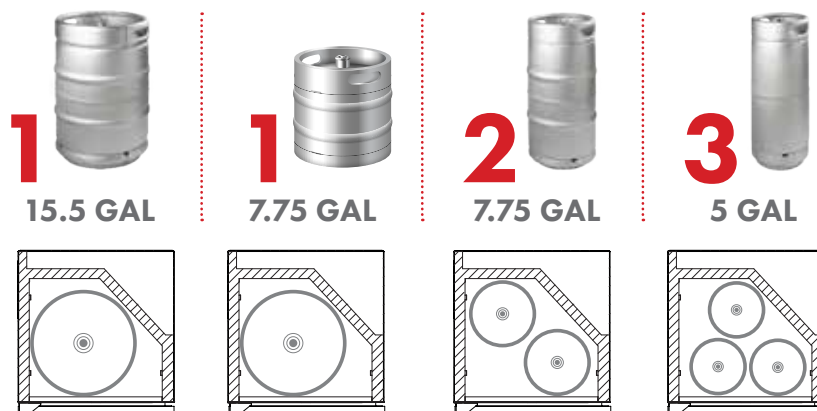

Model: **HK38SSC-L-1**

KEGCO 24" WIDE SINGLE TAP STAINLESS STEEL COMMERCIAL BUILT-IN LEFT HINGE KEGERATOR WITH KIT

FEATURES

- BUILT-IN OR FREESTANDING USE
- POWERFUL COOLING TECHNOLOGY
- DIGITAL TEMPERATURE CONTROL
- AIR COOLED TOWER PREVENTS FOAM
- LARGE STAINLESS STEEL INTERIOR
- LOCKING STAINLESS STEEL DOOR
- CONVERTS TO A REFRIGERATOR

CAPACITY OPTIONS

INCLUDES PREMIUM DIRECT DRAW KIT

- 5 lb. aluminum CO₂ tank
- Commercial grade double gauge CO₂ regulator
- Brewery grade D system lever handle keg coupler
- 14.5" tall, 3" diameter polished stainless steel draft tower
- Perlick 630SS faucet
- Hoses and fittings

Mon-Fri, 7:00am - 4:00pm

Model: **HK38SSC-L-1**

KEGCO 24" WIDE SINGLE TAP STAINLESS STEEL COMMERCIAL BUILT-IN LEFT HINGE KEGERATOR WITH KIT

DIMENSIONS	
Height	34-1/8"
Width	24"
Depth (without handle)	25"
Depth (with handle)	26.5"
Shipping Dimensions	30"x30"x43"

WEIGHT	
Unit Weight	115 lbs.
Shipping Weight	150 lbs.

KEG STORAGE CAPACITIES	
Full Size / 1/2-Barrel	Holds 1
Pony Size / 1/4-Barrel	Holds 1
1/4-Barrel Slim	Holds 2
1/6-Barrel	Holds 3
5 gal. Ball/Pin Lock Keg	Holds 3
5-Liter / Mini Keg	Holds 3