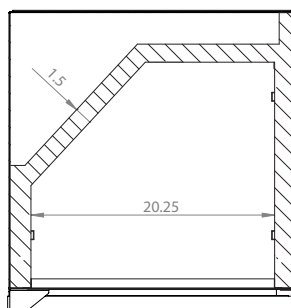

Model: **HK38SSC-L-1**

KEGCO 24" WIDE SINGLE TAP STAINLESS STEEL COMMERCIAL BUILT-IN LEFT HINGE KEGERATOR WITH KIT

DIMENSIONS	
Height	34-1/8"
Width	24"
Depth (without handle)	25"
Depth (with handle)	26.5"
Shipping Dimensions	30"x30"x43"

WEIGHT	
Unit Weight	115 lbs.
Shipping Weight	150 lbs.

KEG STORAGE CAPACITIES	
Full Size / 1/2-Barrel	Holds 1
Pony Size / 1/4-Barrel	Holds 1
1/4-Barrel Slim	Holds 2
1/6-Barrel	Holds 3
5 gal. Ball/Pin Lock Keg	Holds 3
5-Liter / Mini Keg	Holds 3

KEY FEATURES	
Built-in Capable	Yes
Keg Coupler	Yes
Security Lock	Yes
Regulator	Yes
CO₂ Tank	Yes
Outdoor Use	Yes
Commercial Use	Yes

ELECTRICAL	
Electrical Requirements	115v/60hz
Running Amps	1.7 A

CERTIFICATIONS	
ETL Listed	Yes
ETL Sanitation Listed	Yes

WARRANTY	
Labor	1 Year
Parts	1 Year
Compressor (Parts Only)	5 Years

EXTERIOR	
Cabinet	Stainless Steel
Drip Tray	Yes
Guard Rail	Yes
Casters	Yes

DOOR	
Color / Material	Stainless Steel
Number of Doors	1
Door Handle	Towel/Curved
Field Reversible	No
Accepts Custom Overlay Panel	No

DRAFT BEER TOWER	
Number of Faucets	1
Material	Stainless Steel
Height	14"
Diameter	3"

COOLING SYSTEM	
Type	Compressor
Defrost System	Manual
Front Ventilation	Yes

(800) 710 9939

support@beveragefactory.com
www.beveragefactory.com

OUR SHOWROOM

8510 Miralani Drive
San Diego, CA 92126

Mon-Fri, 7:00am - 4:00pm