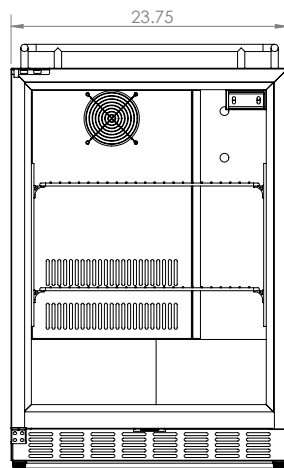

Mon-Fri, 7:00am - 4:00pm

Model: **HK38SSC-L-1**

KEGCO 24" WIDE SINGLE TAP STAINLESS STEEL COMMERCIAL BUILT-IN LEFT HINGE KEGERATOR WITH KIT

DIMENSIONS	
Height	34-1/8"
Width	24"
Depth (without handle)	25"
Depth (with handle)	26.5"
Shipping Dimensions	30"x30"x43"

WEIGHT	
Unit Weight	115 lbs.
Shipping Weight	150 lbs.

KEG STORAGE CAPACITIES	
Full Size / 1/2-Barrel	Holds 1
Pony Size / 1/4-Barrel	Holds 1
1/4-Barrel Slim	Holds 2
1/6-Barrel	Holds 3
5 gal. Ball/Pin Lock Keg	Holds 3
5-Liter / Mini Keg	Holds 3

DRAFT BEER TOWER	
Number of Faucets	1
Material	Stainless Steel
Height	14"
Diameter	3"

COOLING SYSTEM	
Type	Compressor
Defrost System	Manual
Front Ventilation	Yes

(800) 710 9939

support@beveragefactory.com
www.beveragefactory.com