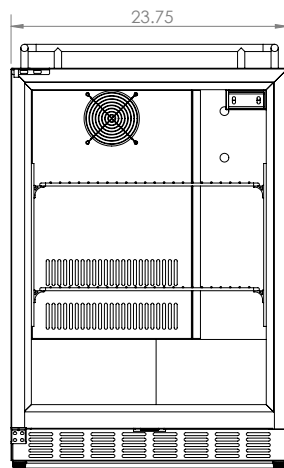

Model: **HK38SSC-L-2**

KEGCO 24" WIDE DUAL TAP STAINLESS STEEL COMMERCIAL BUILT-IN LEFT HINGE KEGERATOR WITH KIT

DIMENSIONS	
Height	34-1/8"
Width	24"
Depth (without handle)	25"
Depth (with handle)	26.5"
Shipping Dimensions	30"x30"x43"

WEIGHT	
Unit Weight	115 lbs.
Shipping Weight	150 lbs.

KEG STORAGE CAPACITIES	
Full Size / 1/2-Barrel	Holds 1
Pony Size / 1/4-Barrel	Holds 1
1/4-Barrel Slim	Holds 2
1/6-Barrel	Holds 3
5 gal. Ball/Pin Lock Keg	Holds 3
5-Liter / Mini Keg	Holds 3

DRAFT BEER TOWER	
Number of Faucets	2
Material	Stainless Steel
Height	14"
Diameter	3"

COOLING SYSTEM	
Type	Compressor
Defrost System	Manual
Front Ventilation	Yes

(800) 710 9939

support@beveragefactory.com
www.beveragefactory.com