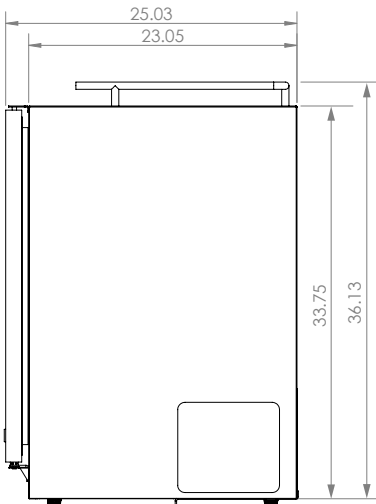

Model: **HK38SSC-L-2**

KEGCO 24" WIDE DUAL TAP STAINLESS STEEL COMMERCIAL BUILT-IN LEFT HINGE KEGERATOR WITH KIT

DIMENSIONS	
Height	34-1/8"
Width	24"
Depth (without handle)	25"
Depth (with handle)	26.5"
Shipping Dimensions	30"x30"x43"

WEIGHT	
Unit Weight	115 lbs.
Shipping Weight	150 lbs.

KEG STORAGE CAPACITIES	
Full Size / 1/2-Barrel	Holds 1
Pony Size / 1/4-Barrel	Holds 1
1/4-Barrel Slim	Holds 2
1/6-Barrel	Holds 3
5 gal. Ball/Pin Lock Keg	Holds 3
5-Liter / Mini Keg	Holds 3

DRAFT BEER TOWER	
Number of Faucets	2
Material	Stainless Steel
Height	14"
Diameter	3"

COOLING SYSTEM	
Type	Compressor
Defrost System	Manual
Front Ventilation	Yes

(800) 710 9939

support@beveragefactory.com
www.beveragefactory.com