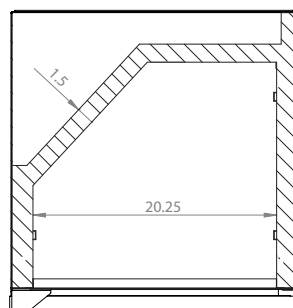

Model: **HK38SSC-L-2**

KEGCO 24" WIDE DUAL TAP STAINLESS STEEL COMMERCIAL BUILT-IN LEFT HINGE KEGERATOR WITH KIT

DIMENSIONS	
Height	34-1/8"
Width	24"
Depth (without handle)	25"
Depth (with handle)	26.5"
Shipping Dimensions	30"x30"x43"

WEIGHT	
Unit Weight	115 lbs.
Shipping Weight	150 lbs.

KEG STORAGE CAPACITIES	
Full Size / 1/2-Barrel	Holds 1
Pony Size / 1/4-Barrel	Holds 1
1/4-Barrel Slim	Holds 2
1/6-Barrel	Holds 3
5 gal. Ball/Pin Lock Keg	Holds 3
5-Liter / Mini Keg	Holds 3

KEY FEATURES	
Built-in Capable	Yes
Keg Coupler	Yes
Security Lock	Yes
Regulator	Yes
CO₂ Tank	Yes
Outdoor Use	Yes
Commercial Use	Yes

ELECTRICAL	
Electrical Requirements	115v/60hz
Running Amps	1.7 A

CERTIFICATIONS	
ETL Listed	Yes
ETL Sanitation Listed	Yes

WARRANTY	
Labor	1 Year
Parts	1 Year
Compressor (Parts Only)	5 Years

EXTERIOR	
Cabinet	Stainless Steel
Drip Tray	Yes
Guard Rail	Yes
Casters	Yes

DOOR	
Color / Material	Stainless Steel
Number of Doors	1
Door Handle	Towel/Curved
Field Reversible	No
Accepts Custom Overlay Panel	No

DRAFT BEER TOWER	
Number of Faucets	2
Material	Stainless Steel
Height	14"
Diameter	3"

COOLING SYSTEM	
Type	Compressor
Defrost System	Manual
Front Ventilation	Yes

(800) 710 9939

support@beveragefactory.com
www.beveragefactory.com

OUR SHOWROOM

8510 Miralani Drive
San Diego, CA 92126

Mon-Fri, 7:00am - 4:00pm