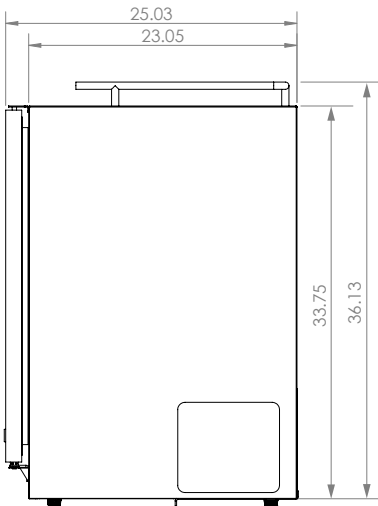

8510 Miralani Drive
San Diego, CA 92126

Mon-Fri, 7:00am - 4:00pm

Model: **HK38SSC-L-3**

KEGCO 24" WIDE TRIPLE TAP STAINLESS STEEL COMMERCIAL BUILT-IN LEFT HINGE KEGERATOR WITH KIT

DIMENSIONS	
Height	34-1/8"
Width	24"
Depth (without handle)	25"
Depth (with handle)	26.5"
Shipping Dimensions	30"x30"x43"

WEIGHT	
Unit Weight	115 lbs.
Shipping Weight	150 lbs.

KEG STORAGE CAPACITIES	
Full Size / 1/2-Barrel	Holds 1
Pony Size / 1/4-Barrel	Holds 1
1/4-Barrel Slim	Holds 2
1/6-Barrel	Holds 3
5 gal. Ball/Pin Lock Keg	Holds 3
5-Liter / Mini Keg	Holds 3

DRAFT BEER TOWER	
Number of Faucets	3
Material	Stainless Steel
Height	14"
Diameter	3"

COOLING SYSTEM	
Type	Compressor
Defrost System	Manual
Front Ventilation	Yes

(800) 710 9939

support@beveragefactory.com
www.beveragefactory.com