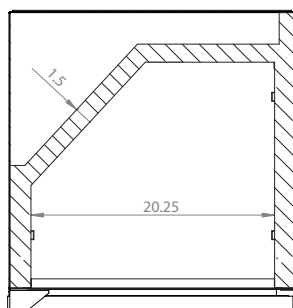

Model: **HK38SSC-L-3**

KEGCO 24" WIDE TRIPLE TAP STAINLESS STEEL COMMERCIAL BUILT-IN LEFT HINGE KEGERATOR WITH KIT

DIMENSIONS	
Height	34-1/8"
Width	24"
Depth (without handle)	25"
Depth (with handle)	26.5"
Shipping Dimensions	30"x30"x43"

WEIGHT	
Unit Weight	115 lbs.
Shipping Weight	150 lbs.

KEG STORAGE CAPACITIES	
Full Size / 1/2-Barrel	Holds 1
Pony Size / 1/4-Barrel	Holds 1
1/4-Barrel Slim	Holds 2
1/6-Barrel	Holds 3
5 gal. Ball/Pin Lock Keg	Holds 3
5-Liter / Mini Keg	Holds 3

KEY FEATURES	
Built-in Capable	Yes
Keg Coupler	Yes
Security Lock	Yes
Regulator	Yes
CO₂ Tank	Yes
Outdoor Use	Yes
Commercial Use	Yes

ELECTRICAL	
Electrical Requirements	115v/60hz
Running Amps	1.7 A

CERTIFICATIONS	
ETL Listed	Yes
ETL Sanitation Listed	Yes

WARRANTY	
Labor	1 Year
Parts	1 Year
Compressor (Parts Only)	5 Years

EXTERIOR	
Cabinet	Stainless Steel
Drip Tray	Yes
Guard Rail	Yes
Casters	Yes

DOOR	
Color / Material	Stainless Steel
Number of Doors	1
Door Handle	Towel/Curved
Field Reversible	No
Accepts Custom Overlay Panel	No

DRAFT BEER TOWER	
Number of Faucets	3
Material	Stainless Steel
Height	14"
Diameter	3"

COOLING SYSTEM	
Type	Compressor
Defrost System	Manual
Front Ventilation	Yes

(800) 710 9939

support@beveragefactory.com
www.beveragefactory.com

OUR SHOWROOM

8510 Miralani Drive
San Diego, CA 92126

Mon-Fri, 7:00am - 4:00pm