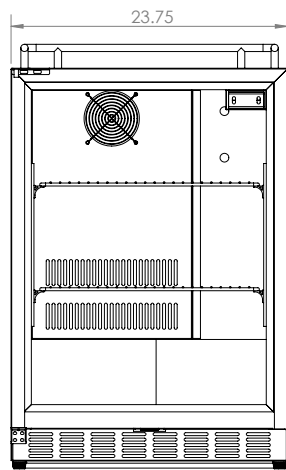

8510 Miralani Drive
San Diego, CA 92126

Mon-Fri, 7:00am - 4:00pm

Model: **HK38SSC-L-3**

KEGCO 24" WIDE TRIPLE TAP STAINLESS STEEL COMMERCIAL BUILT-IN LEFT HINGE KEGERATOR WITH KIT

DIMENSIONS	
Height	34-1/8"
Width	24"
Depth (without handle)	25"
Depth (with handle)	26.5"
Shipping Dimensions	30"x30"x43"

WEIGHT	
Unit Weight	115 lbs.
Shipping Weight	150 lbs.

KEG STORAGE CAPACITIES	
Full Size / 1/2-Barrel	Holds 1
Pony Size / 1/4-Barrel	Holds 1
1/4-Barrel Slim	Holds 2
1/6-Barrel	Holds 3
5 gal. Ball/Pin Lock Keg	Holds 3
5-Liter / Mini Keg	Holds 3

DRAFT BEER TOWER	
Number of Faucets	3
Material	Stainless Steel
Height	14"
Diameter	3"

COOLING SYSTEM	
Type	Compressor
Defrost System	Manual
Front Ventilation	Yes

(800) 710 9939

support@beveragefactory.com
www.beveragefactory.com