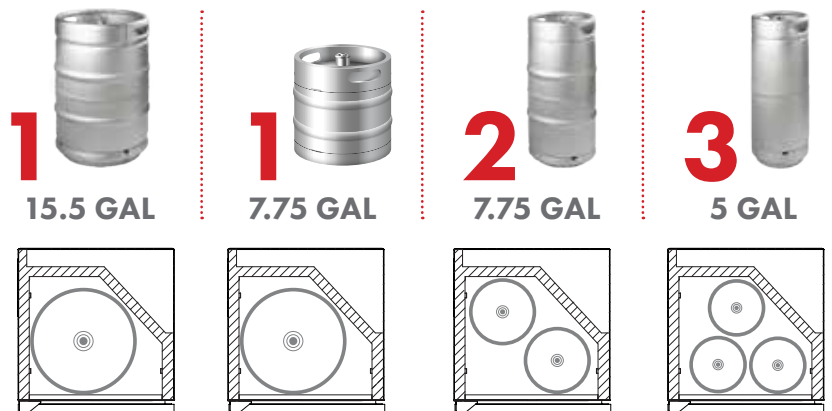

Model: **HK38SSC-L-3**

KEGCO 24" WIDE TRIPLE TAP STAINLESS STEEL BUILT-IN COMMERCIAL LEFT HINGE KEGERATOR WITH KIT

FEATURES

- BUILT-IN OR FREESTANDING USE
- POWERFUL COOLING TECHNOLOGY
- DIGITAL TEMPERATURE CONTROL
- AIR COOLED TOWER PREVENTS FOAM
- LARGE STAINLESS STEEL INTERIOR
- LOCKING STAINLESS STEEL DOOR
- CONVERTS TO A REFRIGERATOR

CAPACITY OPTIONS

INCLUDES PREMIUM DIRECT DRAW KIT

- 5 lb. aluminum CO₂ tank
- Commercial grade double gauge CO₂ regulator with air distributor
- Three brewery grade D system lever handle keg couplers
- 14.5" tall, 3" diameter polished stainless steel draft tower
- Three Perlick 630SS faucets
- Hoses and fittings

8510 Miralani Drive
San Diego, CA 92126

Mon-Fri, 7:00am - 4:00pm

Model: **HK38SSC-L-3**

KEGCO 24" WIDE TRIPLE TAP STAINLESS STEEL COMMERCIAL BUILT-IN LEFT HINGE KEGERATOR WITH KIT

DIMENSIONS	
Height	34-1/8"
Width	24"
Depth (without handle)	25"
Depth (with handle)	26.5"
Shipping Dimensions	30"x30"x43"

WEIGHT	
Unit Weight	115 lbs.
Shipping Weight	150 lbs.

KEG STORAGE CAPACITIES	
Full Size / 1/2-Barrel	Holds 1
Pony Size / 1/4-Barrel	Holds 1
1/4-Barrel Slim	Holds 2
1/6-Barrel	Holds 3
5 gal. Ball/Pin Lock Keg	Holds 3
5-Liter / Mini Keg	Holds 3