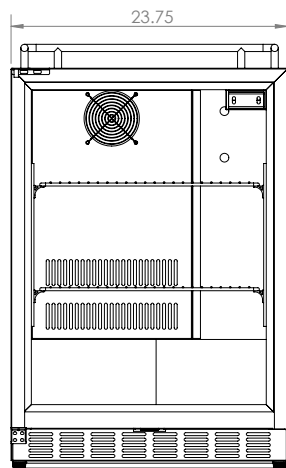

Mon-Fri, 7:00am - 4:00pm

Model: **HBHK38BSU-1**

KEGCO 24" WIDE HOMEBREW SINGLE TAP BLACK BUILT-IN RIGHT HINGE KEGERATOR

DIMENSIONS	
Height	34-1/8"
Width	24"
Depth (without handle)	25"
Depth (with handle)	26.5"
Shipping Dimensions	30"x30"x43"

WEIGHT	
Unit Weight	115 lbs.
Shipping Weight	150 lbs.

KEG STORAGE CAPACITIES	
Full Size / 1/2-Barrel	Holds 1
Pony Size / 1/4-Barrel	Holds 1
1/4-Barrel Slim	Holds 2
1/6-Barrel	Holds 3
5 gal. Ball/Pin Lock Keg	Holds 3
5-Liter / Mini Keg	Holds 3

DRAFT BEER TOWER	
Number of Faucets	1
Material	Stainless Steel
Height	14"
Diameter	3"

COOLING SYSTEM	
Type	Compressor
Defrost System	Manual
Front Ventilation	Yes

(800) 710 9939

support@beveragefactory.com
www.beveragefactory.com