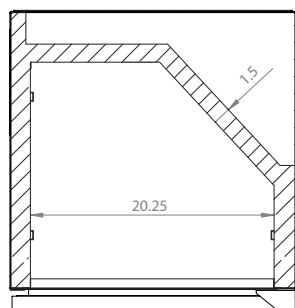

Model: **HBHK38BSU-1**

KEGCO 24" WIDE HOMEBREW SINGLE TAP BLACK BUILT-IN RIGHT HINGE KEGERATOR

DIMENSIONS	
Height	34-1/8"
Width	24"
Depth (without handle)	25"
Depth (with handle)	26.5"
Shipping Dimensions	30"x30"x43"

WEIGHT	
Unit Weight	115 lbs.
Shipping Weight	150 lbs.

KEG STORAGE CAPACITIES	
Full Size / 1/2-Barrel	Holds 1
Pony Size / 1/4-Barrel	Holds 1
1/4-Barrel Slim	Holds 2
1/6-Barrel	Holds 3
5 gal. Ball/Pin Lock Keg	Holds 3
5-Liter / Mini Keg	Holds 3

KEY FEATURES	
Built-in Capable	Yes
Keg Coupler	Yes
Security Lock	Yes
Regulator	Yes
CO₂ Tank	Yes
Outdoor Use	No
Commercial Use	Yes

ELECTRICAL	
Electrical Requirements	115v/60hz
Running Amps	1.7 A

CERTIFICATIONS	
ETL Listed	Yes
ETL Sanitation Listed	Yes

WARRANTY	
Labor	1 Year
Parts	1 Year
Compressor (Parts Only)	5 Years

EXTERIOR	
Cabinet	Black
Drip Tray	No
Guard Rail	Yes
Casters	Yes

DOOR	
Color / Material	Stainless Steel
Number of Doors	1
Door Handle	Towel/Curved
Field Reversible	No
Accepts Custom Overlay Panel	No

DRAFT BEER TOWER	
Number of Faucets	1
Material	Stainless Steel
Height	14"
Diameter	3"

COOLING SYSTEM	
Type	Compressor
Defrost System	Manual
Front Ventilation	Yes

(800) 710 9939

support@beveragefactory.com
www.beveragefactory.com

OUR SHOWROOM

8510 Miralani Drive
San Diego, CA 92126

Mon-Fri, 7:00am - 4:00pm