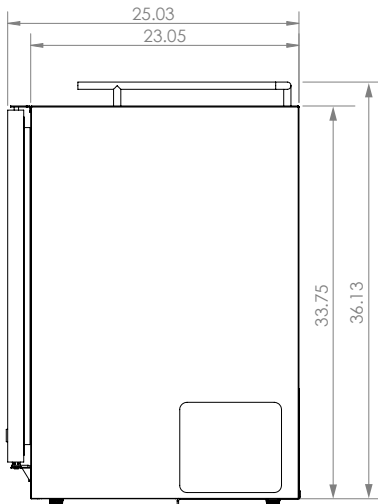

Mon-Fri, 7:00am - 4:00pm

Model: **HBHK38BSU-1**

KEGCO 24" WIDE HOMEBREW SINGLE TAP BLACK BUILT-IN RIGHT HINGE KEGERATOR

DIMENSIONS	
Height	34-1/8"
Width	24"
Depth (without handle)	25"
Depth (with handle)	26.5"
Shipping Dimensions	30"x30"x43"

WEIGHT	
Unit Weight	115 lbs.
Shipping Weight	150 lbs.

KEG STORAGE CAPACITIES	
Full Size / 1/2-Barrel	Holds 1
Pony Size / 1/4-Barrel	Holds 1
1/4-Barrel Slim	Holds 2
1/6-Barrel	Holds 3
5 gal. Ball/Pin Lock Keg	Holds 3
5-Liter / Mini Keg	Holds 3

DRAFT BEER TOWER	
Number of Faucets	1
Material	Stainless Steel
Height	14"
Diameter	3"

COOLING SYSTEM	
Type	Compressor
Defrost System	Manual
Front Ventilation	Yes

(800) 710 9939

support@beveragefactory.com
www.beveragefactory.com