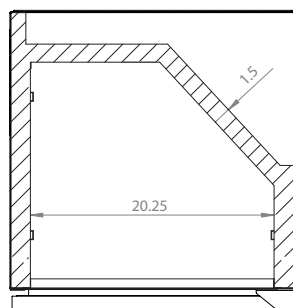

Model: **HBHK38BSU-2**

KEGCO 24" WIDE OUTDOOR HOMEBREW DUAL TAP BLACK BUILT-IN RIGHT HINGE KEGERATOR

DIMENSIONS	
Height	34-1/8"
Width	24"
Depth (without handle)	25"
Depth (with handle)	26.5"
Shipping Dimensions	30"x30"x43"

WEIGHT	
Unit Weight	115 lbs.
Shipping Weight	150 lbs.

KEG STORAGE CAPACITIES	
Full Size / 1/2-Barrel	Holds 1
Pony Size / 1/4-Barrel	Holds 1
1/4-Barrel Slim	Holds 2
1/6-Barrel	Holds 3
5 gal. Ball/Pin Lock Keg	Holds 3
5-Liter / Mini Keg	Holds 3

KEY FEATURES	
Built-in Capable	Yes
Keg Coupler	Yes
Security Lock	Yes
Regulator	Yes
CO₂ Tank	Yes
Outdoor Use	Yes
Commercial Use	Yes

ELECTRICAL	
Electrical Requirements	115v/60hz
Running Amps	1.7 A

CERTIFICATIONS	
ETL Listed	Yes
ETL Sanitation Listed	Yes

WARRANTY	
Labor	1 Year
Parts	1 Year
Compressor (Parts Only)	5 Years

EXTERIOR	
Cabinet	Black
Drip Tray	No
Guard Rail	Yes
Casters	Yes

DOOR	
Color / Material	Stainless Steel
Number of Doors	1
Door Handle	Towel/Curved
Field Reversible	No
Accepts Custom Overlay Panel	No

DRAFT BEER TOWER	
Number of Faucets	2
Material	Stainless Steel
Height	14"
Diameter	3"

COOLING SYSTEM	
Type	Compressor
Defrost System	Manual
Front Ventilation	Yes

(800) 710 9939

support@beveragefactory.com
www.beveragefactory.com

OUR SHOWROOM

8510 Miralani Drive
San Diego, CA 92126

Mon-Fri, 7:00am - 4:00pm