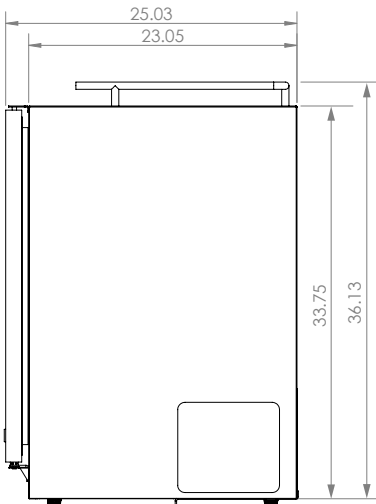

Mon-Fri, 7:00am - 4:00pm

Model: **HBHK38BSU-2**

KEGCO 24" WIDE OUTDOOR HOMEBREW DUAL TAP BLACK BUILT-IN RIGHT HINGE KEGERATOR

DIMENSIONS	
Height	34-1/8"
Width	24"
Depth (without handle)	25"
Depth (with handle)	26.5"
Shipping Dimensions	30"x30"x43"

WEIGHT	
Unit Weight	115 lbs.
Shipping Weight	150 lbs.

KEG STORAGE CAPACITIES	
Full Size / 1/2-Barrel	Holds 1
Pony Size / 1/4-Barrel	Holds 1
1/4-Barrel Slim	Holds 2
1/6-Barrel	Holds 3
5 gal. Ball/Pin Lock Keg	Holds 3
5-Liter / Mini Keg	Holds 3

DRAFT BEER TOWER	
Number of Faucets	2
Material	Stainless Steel
Height	14"
Diameter	3"

COOLING SYSTEM	
Type	Compressor
Defrost System	Manual
Front Ventilation	Yes

(800) 710 9939

support@beveragefactory.com
www.beveragefactory.com