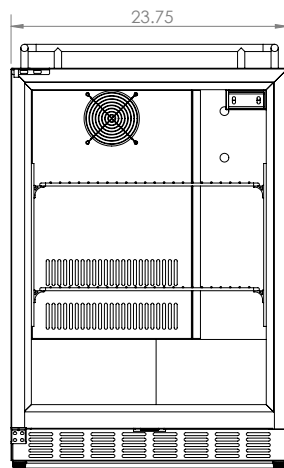

Mon-Fri, 7:00am - 4:00pm

Model: **HBHK38BSU-2**

KEGCO 24" WIDE OUTDOOR HOMEBREW DUAL TAP BLACK BUILT-IN RIGHT HINGE KEGERATOR

DIMENSIONS	
Height	34-1/8"
Width	24"
Depth (without handle)	25"
Depth (with handle)	26.5"
Shipping Dimensions	30"x30"x43"

WEIGHT	
Unit Weight	115 lbs.
Shipping Weight	150 lbs.

KEG STORAGE CAPACITIES	
Full Size / 1/2-Barrel	Holds 1
Pony Size / 1/4-Barrel	Holds 1
1/4-Barrel Slim	Holds 2
1/6-Barrel	Holds 3
5 gal. Ball/Pin Lock Keg	Holds 3
5-Liter / Mini Keg	Holds 3

DRAFT BEER TOWER	
Number of Faucets	2
Material	Stainless Steel
Height	14"
Diameter	3"

COOLING SYSTEM	
Type	Compressor
Defrost System	Manual
Front Ventilation	Yes

(800) 710 9939

support@beveragefactory.com
www.beveragefactory.com