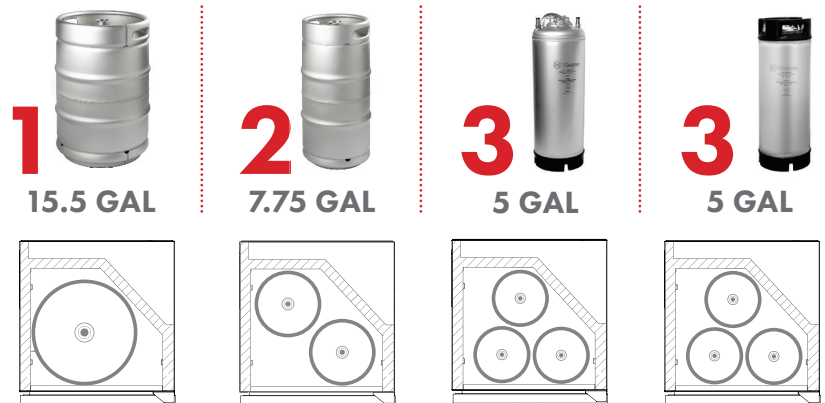

CAPACITY OPTIONS

INCLUDES HOMEBREW DISPENSE KIT

- 5 lb. aluminum CO₂ tank
- Commercial grade double gauge CO₂ regulator
- Three sets of ball lock home brew keg couplers
- 14.5" tall, 3" diameter polished stainless steel draft tower
- Hoses and fittings

(800) 710 9939

support@beveragefactory.com
www.beveragefactory.com

OUR SHOWROOM

8510 Miralani Drive
San Diego, CA 92126

Mon-Fri, 7:00am - 4:00pm