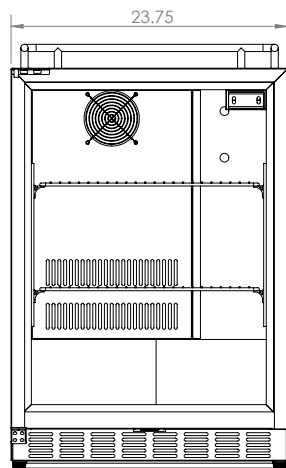

DRAFT BEER TOWER	
Number of Faucets	3
Material	Stainless Steel
Height	14"
Diameter	3"

COOLING SYSTEM	
Type	Compressor
Defrost System	Manual
Front Ventilation	Yes

**(800) 710 9939**

support@beveragefactory.com  
www.beveragefactory.com