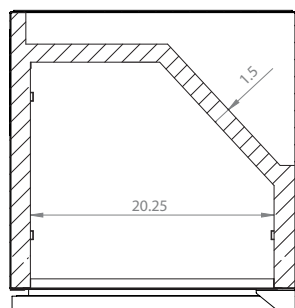

## KEGCO 24" WIDE OUTDOOR HOMEBREW TRIPLE TAP BLACK BUILT-IN RIGHT HINGE KEGERATOR

DIMENSIONS	
Height	34-1/8"
Width	24"
Depth (without handle)	25"
Depth (with handle)	26.5"
Shipping Dimensions	30"x30"x43"

DRAFT BEER TOWER	
Number of Faucets	3
Material	Stainless Steel
Height	14"
Diameter	3"

COOLING SYSTEM	
Type	Compressor
Defrost System	Manual
Front Ventilation	Yes

**(800) 710 9939**

support@beveragefactory.com  
www.beveragefactory.com