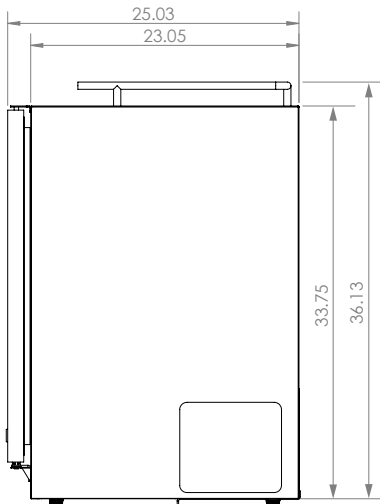

## KEGCO 24" WIDE OUTDOOR HOMEBREW TRIPLE TAP BLACK BUILT-IN RIGHT HINGE KEGERATOR

DIMENSIONS	
Height	34-1/8"
Width	24"
Depth (without handle)	25"
Depth (with handle)	26.5"
Shipping Dimensions	30"x30"x43"

WEIGHT	
Unit Weight	115 lbs.
Shipping Weight	150 lbs.

KEG STORAGE CAPACITIES	
Full Size / 1/2-Barrel	Holds 1
Pony Size / 1/4-Barrel	Holds 1
1/4-Barrel Slim	Holds 2
1/6-Barrel	Holds 3
5 gal. Ball/Pin Lock Keg	Holds 3
5-Liter / Mini Keg	Holds 3

DRAFT BEER TOWER	
Number of Faucets	3
Material	Stainless Steel
Height	14"
Diameter	3"

COOLING SYSTEM	
Type	Compressor
Defrost System	Manual
Front Ventilation	Yes

**(800) 710 9939**

support@beveragefactory.com  
www.beveragefactory.com