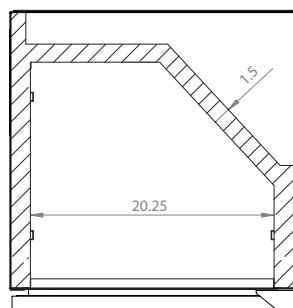

Model: **HBHK38BSU-3**

KEGCO 24" WIDE HOMEBREW TRIPLE TAP BLACK BUILT-IN RIGHT HINGE KEGERATOR

DIMENSIONS	
Height	34-1/8"
Width	24"
Depth (without handle)	25"
Depth (with handle)	26.5"
Shipping Dimensions	30"x30"x43"

WEIGHT	
Unit Weight	115 lbs.
Shipping Weight	150 lbs.

KEG STORAGE CAPACITIES	
Full Size / 1/2-Barrel	Holds 1
Pony Size / 1/4-Barrel	Holds 1
1/4-Barrel Slim	Holds 2
1/6-Barrel	Holds 3
5 gal. Ball/Pin Lock Keg	Holds 3
5-Liter / Mini Keg	Holds 3

KEY FEATURES	
Built-in Capable	Yes
Keg Coupler	Yes
Security Lock	Yes
Regulator	Yes
CO₂ Tank	Yes
Outdoor Use	No
Commercial Use	Yes

ELECTRICAL	
Electrical Requirements	115v/60hz
Running Amps	1.7 A

CERTIFICATIONS	
ETL Listed	Yes
ETL Sanitation Listed	Yes

WARRANTY	
Labor	1 Year
Parts	1 Year
Compressor (Parts Only)	5 Years

EXTERIOR	
Cabinet	Black
Drip Tray	No
Guard Rail	Yes
Casters	Yes

DOOR	
Color / Material	Stainless Steel
Number of Doors	1
Door Handle	Towel/Curved
Field Reversible	No
Accepts Custom Overlay Panel	No

DRAFT BEER TOWER	
Number of Faucets	3
Material	Stainless Steel
Height	14"
Diameter	3"

COOLING SYSTEM	
Type	Compressor
Defrost System	Manual
Front Ventilation	Yes

(800) 710 9939

support@beveragefactory.com
www.beveragefactory.com

OUR SHOWROOM

8510 Miralani Drive
San Diego, CA 92126

Mon-Fri, 7:00am - 4:00pm