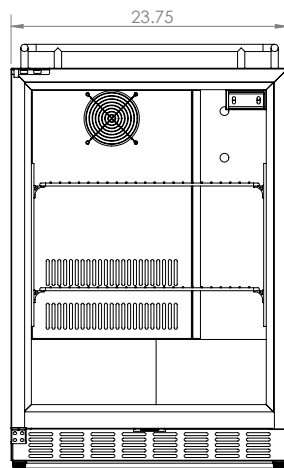

8510 Miralani Drive
San Diego, CA 92126

Mon-Fri, 7:00am - 4:00pm

Model: **HBHK38BSU-3**

KEGCO 24" WIDE HOMEBREW TRIPLE TAP BLACK BUILT-IN RIGHT HINGE KEGERATOR

DIMENSIONS	
Height	34-1/8"
Width	24"
Depth (without handle)	25"
Depth (with handle)	26.5"
Shipping Dimensions	30"x30"x43"

WEIGHT	
Unit Weight	115 lbs.
Shipping Weight	150 lbs.

KEG STORAGE CAPACITIES	
Full Size / 1/2-Barrel	Holds 1
Pony Size / 1/4-Barrel	Holds 1
1/4-Barrel Slim	Holds 2
1/6-Barrel	Holds 3
5 gal. Ball/Pin Lock Keg	Holds 3
5-Liter / Mini Keg	Holds 3

DRAFT BEER TOWER	
Number of Faucets	3
Material	Stainless Steel
Height	14"
Diameter	3"

COOLING SYSTEM	
Type	Compressor
Defrost System	Manual
Front Ventilation	Yes

(800) 710 9939

support@beveragefactory.com
www.beveragefactory.com