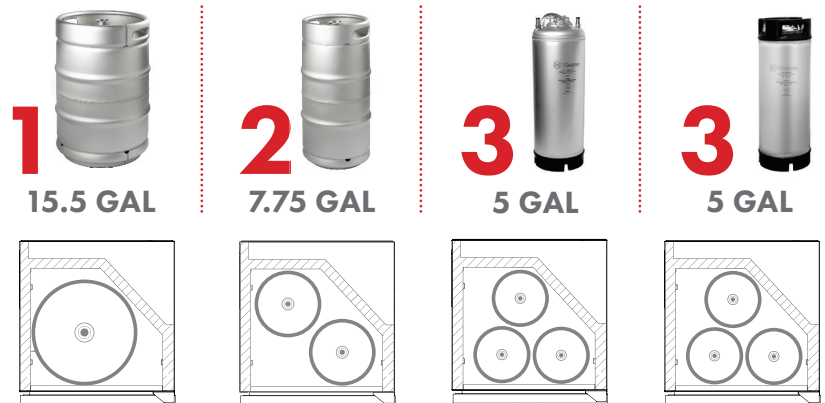

Model: HBHK38BSU-3

KEGCO 24" WIDE HOMEBREW TRIPLE TAP BLACK BUILT-IN RIGHT HINGE KEGERATOR

FEATURES

- SPECIALLY DESIGNED FOR DISPENSING HOMEBREW BEER
- BUILT-IN OR FREESTANDING USE
- POWERFUL COOLING TECHNOLOGY
- DIGITAL TEMPERATURE CONTROL
- AIR COOLED TOWER PREVENTS FOAM
- LARGE STAINLESS STEEL INTERIOR
- CONVERTS TO A REFRIGERATOR

CAPACITY OPTIONS

INCLUDES HOMEBREW DISPENSE KIT

- 5 lb. aluminum CO₂ tank
- Double gauge CO₂ regulator with air distributor
- Three sets of ball lock home brew keg couplers
- 14.5" tall, 3" diameter polished stainless steel draft tower
- Hoses and fittings

8510 Miralani Drive
San Diego, CA 92126

Mon-Fri, 7:00am - 4:00pm

Model: **HBHK38BSU-3**

KEGCO 24" WIDE HOMEBREW TRIPLE TAP BLACK BUILT-IN RIGHT HINGE KEGERATOR

DIMENSIONS	
Height	34-1/8"
Width	24"
Depth (without handle)	25"
Depth (with handle)	26.5"
Shipping Dimensions	30"x30"x43"

WEIGHT	
Unit Weight	115 lbs.
Shipping Weight	150 lbs.

KEG STORAGE CAPACITIES	
Full Size / 1/2-Barrel	Holds 1
Pony Size / 1/4-Barrel	Holds 1
1/4-Barrel Slim	Holds 2
1/6-Barrel	Holds 3
5 gal. Ball/Pin Lock Keg	Holds 3
5-Liter / Mini Keg	Holds 3