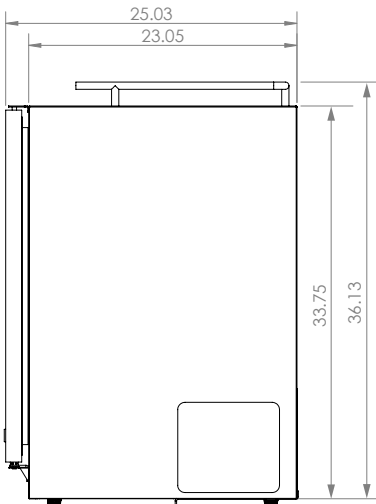

8510 Miralani Drive
San Diego, CA 92126

Mon-Fri, 7:00am - 4:00pm

Model: **HBHK38BSU-3**

KEGCO 24" WIDE HOMEBREW TRIPLE TAP BLACK BUILT-IN RIGHT HINGE KEGERATOR

DIMENSIONS	
Height	34-1/8"
Width	24"
Depth (without handle)	25"
Depth (with handle)	26.5"
Shipping Dimensions	30"x30"x43"

WEIGHT	
Unit Weight	115 lbs.
Shipping Weight	150 lbs.

KEG STORAGE CAPACITIES	
Full Size / 1/2-Barrel	Holds 1
Pony Size / 1/4-Barrel	Holds 1
1/4-Barrel Slim	Holds 2
1/6-Barrel	Holds 3
5 gal. Ball/Pin Lock Keg	Holds 3
5-Liter / Mini Keg	Holds 3

DRAFT BEER TOWER	
Number of Faucets	3
Material	Stainless Steel
Height	14"
Diameter	3"

COOLING SYSTEM	
Type	Compressor
Defrost System	Manual
Front Ventilation	Yes

(800) 710 9939

support@beveragefactory.com
www.beveragefactory.com