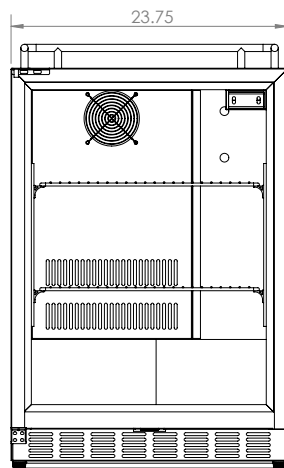

Mon-Fri, 7:00am - 4:00pm

Model: **HBHK38BSU-L-1**

KEGCO 24" WIDE HOMEBREW SINGLE TAP BLACK BUILT-IN LEFT HINGE KEGGERATOR

DIMENSIONS	
Height	34-1/8"
Width	24"
Depth (without handle)	25"
Depth (with handle)	26.5"
Shipping Dimensions	30"x30"x43"

WEIGHT	
Unit Weight	115 lbs.
Shipping Weight	150 lbs.

KEG STORAGE CAPACITIES	
Full Size / 1/2-Barrel	Holds 1
Pony Size / 1/4-Barrel	Holds 1
1/4-Barrel Slim	Holds 2
1/6-Barrel	Holds 3
5 gal. Ball/Pin Lock Keg	Holds 3
5-Liter / Mini Keg	Holds 3

DRAFT BEER TOWER	
Number of Faucets	2
Material	Stainless Steel
Height	14"
Diameter	3"

COOLING SYSTEM	
Type	Compressor
Defrost System	Manual
Front Ventilation	Yes

 (800) 710 9939

support@beveragefactory.com
www.beveragefactory.com