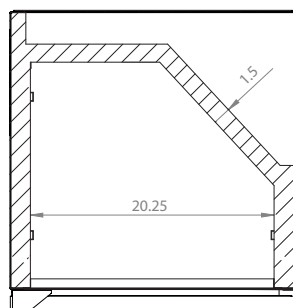

Model: **HBHK38BSU-L-1**

KEGCO 24" WIDE HOMEBREW SINGLE TAP BLACK BUILT-IN LEFT HINGE KEGGERATOR

DIMENSIONS	
Height	34-1/8"
Width	24"
Depth (without handle)	25"
Depth (with handle)	26.5"
Shipping Dimensions	30"x30"x43"

WEIGHT	
Unit Weight	115 lbs.
Shipping Weight	150 lbs.

KEG STORAGE CAPACITIES	
Full Size / 1/2-Barrel	Holds 1
Pony Size / 1/4-Barrel	Holds 1
1/4-Barrel Slim	Holds 2
1/6-Barrel	Holds 3
5 gal. Ball/Pin Lock Keg	Holds 3
5-Liter / Mini Keg	Holds 3

KEY FEATURES	
Built-in Capable	Yes
Keg Coupler	Yes
Security Lock	Yes
Regulator	Yes
CO₂ Tank	Yes
Outdoor Use	No
Commercial Use	Yes

ELECTRICAL	
Electrical Requirements	115v/60hz
Running Amps	1.7 A

CERTIFICATIONS	
ETL Listed	Yes
ETL Sanitation Listed	Yes

WARRANTY	
Labor	1 Year
Parts	1 Year
Compressor (Parts Only)	5 Years

EXTERIOR	
Cabinet	Black
Drip Tray	No
Guard Rail	Yes
Casters	Yes

DOOR	
Color / Material	Stainless Steel
Number of Doors	1
Door Handle	Towel/Curved
Field Reversible	No
Accepts Custom Overlay Panel	No

DRAFT BEER TOWER	
Number of Faucets	2
Material	Stainless Steel
Height	14"
Diameter	3"

COOLING SYSTEM	
Type	Compressor
Defrost System	Manual
Front Ventilation	Yes

(800) 710 9939

support@beveragefactory.com
www.beveragefactory.com

OUR SHOWROOM

8510 Miralani Drive
San Diego, CA 92126

Mon-Fri, 7:00am - 4:00pm