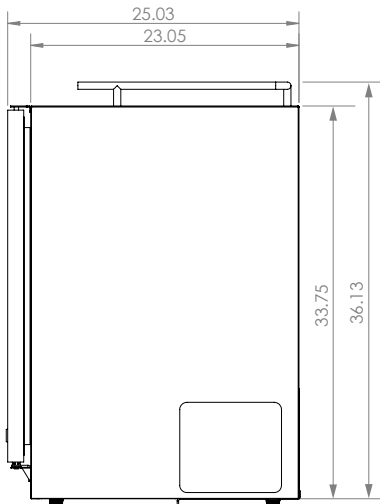

Mon-Fri, 7:00am - 4:00pm

Model: **HBHK38BSU-L-1**

KEGCO 24" WIDE HOMEBREW SINGLE TAP BLACK BUILT-IN LEFT HINGE KEGGERATOR

DIMENSIONS	
Height	34-1/8"
Width	24"
Depth (without handle)	25"
Depth (with handle)	26.5"
Shipping Dimensions	30"x30"x43"

WEIGHT	
Unit Weight	115 lbs.
Shipping Weight	150 lbs.

KEG STORAGE CAPACITIES	
Full Size / 1/2-Barrel	Holds 1
Pony Size / 1/4-Barrel	Holds 1
1/4-Barrel Slim	Holds 2
1/6-Barrel	Holds 3
5 gal. Ball/Pin Lock Keg	Holds 3
5-Liter / Mini Keg	Holds 3

DRAFT BEER TOWER	
Number of Faucets	2
Material	Stainless Steel
Height	14"
Diameter	3"

COOLING SYSTEM	
Type	Compressor
Defrost System	Manual
Front Ventilation	Yes

 (800) 710 9939

support@beveragefactory.com
www.beveragefactory.com