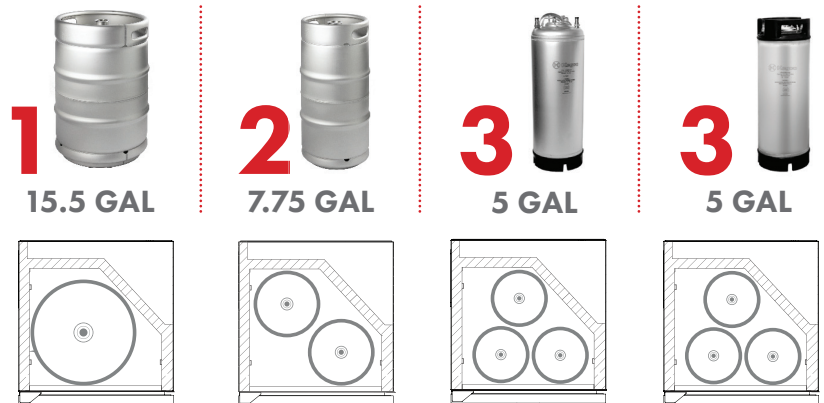

Model: HBHK38BSU-L-1

KEGCO 24" WIDE HOMEBREW SINGLE TAP BLACK BUILT-IN LEFT HINGE KEGERATOR

FEATURES

- SPECIALLY DESIGNED FOR DISPENSING HOMEBREW BEER
- BUILT-IN OR FREESTANDING USE
- POWERFUL COOLING TECHNOLOGY
- DIGITAL TEMPERATURE CONTROL
- AIR COOLED TOWER PREVENTS FOAM
- LARGE STAINLESS STEEL INTERIOR
- CONVERTS TO A REFRIGERATOR

CAPACITY OPTIONS

INCLUDES HOMEBREW DISPENSE KIT

- 5 lb. aluminum CO₂ tank
- Commercial grade double gauge CO₂ regulator
- One set of ball lock home brew keg couplers
- 14.5" tall, 3" diameter polished stainless steel draft tower
- Hoses and fittings

Mon-Fri, 7:00am - 4:00pm

Model: **HBHK38BSU-L-1**

KEGCO 24" WIDE HOMEBREW SINGLE TAP BLACK BUILT-IN LEFT HINGE KEGGERATOR

DIMENSIONS	
Height	34-1/8"
Width	24"
Depth (without handle)	25"
Depth (with handle)	26.5"
Shipping Dimensions	30"x30"x43"

WEIGHT	
Unit Weight	115 lbs.
Shipping Weight	150 lbs.

KEG STORAGE CAPACITIES	
Full Size / 1/2-Barrel	Holds 1
Pony Size / 1/4-Barrel	Holds 1
1/4-Barrel Slim	Holds 2
1/6-Barrel	Holds 3
5 gal. Ball/Pin Lock Keg	Holds 3
5-Liter / Mini Keg	Holds 3