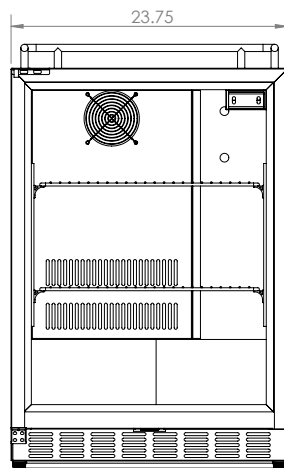

Mon-Fri, 7:00am - 4:00pm

Model: **HBHK38BSU-L-2**

KEGCO 24" WIDE OUTDOOR HOMEBREW DUAL TAP BLACK BUILT-IN LEFT HINGE KEGERATOR

DIMENSIONS	
Height	34-1/8"
Width	24"
Depth (without handle)	25"
Depth (with handle)	26.5"
Shipping Dimensions	30"x30"x43"

WEIGHT	
Unit Weight	115 lbs.
Shipping Weight	150 lbs.

KEG STORAGE CAPACITIES	
Full Size / 1/2-Barrel	Holds 1
Pony Size / 1/4-Barrel	Holds 1
1/4-Barrel Slim	Holds 2
1/6-Barrel	Holds 3
5 gal. Ball/Pin Lock Keg	Holds 3
5-Liter / Mini Keg	Holds 3

DRAFT BEER TOWER	
Number of Faucets	2
Material	Stainless Steel
Height	14"
Diameter	3"

COOLING SYSTEM	
Type	Compressor
Defrost System	Manual
Front Ventilation	Yes

 (800) 710 9939

support@beveragefactory.com
www.beveragefactory.com