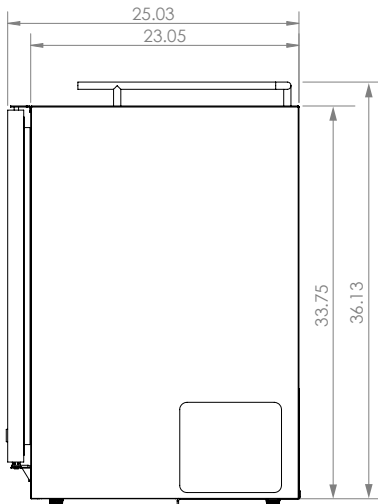

Mon-Fri, 7:00am - 4:00pm

Model: **HBHK38BSU-L-2**

KEGCO 24" WIDE OUTDOOR HOMEBREW DUAL TAP BLACK BUILT-IN LEFT HINGE KEGERATOR

DIMENSIONS	
Height	34-1/8"
Width	24"
Depth (without handle)	25"
Depth (with handle)	26.5"
Shipping Dimensions	30"x30"x43"

WEIGHT	
Unit Weight	115 lbs.
Shipping Weight	150 lbs.

KEG STORAGE CAPACITIES	
Full Size / 1/2-Barrel	Holds 1
Pony Size / 1/4-Barrel	Holds 1
1/4-Barrel Slim	Holds 2
1/6-Barrel	Holds 3
5 gal. Ball/Pin Lock Keg	Holds 3
5-Liter / Mini Keg	Holds 3

DRAFT BEER TOWER	
Number of Faucets	2
Material	Stainless Steel
Height	14"
Diameter	3"

COOLING SYSTEM	
Type	Compressor
Defrost System	Manual
Front Ventilation	Yes

 (800) 710 9939

support@beveragefactory.com
www.beveragefactory.com