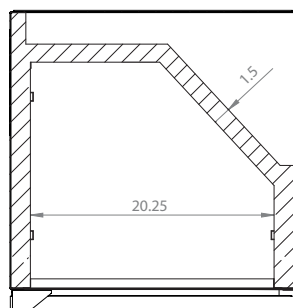

Model: **HBHK38BSU-L-2**

KEGCO 24" WIDE OUTDOOR HOMEBREW DUAL TAP BLACK BUILT-IN LEFT HINGE KEGERATOR

DIMENSIONS	
Height	34-1/8"
Width	24"
Depth (without handle)	25"
Depth (with handle)	26.5"
Shipping Dimensions	30"x30"x43"

WEIGHT	
Unit Weight	115 lbs.
Shipping Weight	150 lbs.

KEG STORAGE CAPACITIES	
Full Size / 1/2-Barrel	Holds 1
Pony Size / 1/4-Barrel	Holds 1
1/4-Barrel Slim	Holds 2
1/6-Barrel	Holds 3
5 gal. Ball/Pin Lock Keg	Holds 3
5-Liter / Mini Keg	Holds 3

KEY FEATURES	
Built-in Capable	Yes
Keg Coupler	Yes
Security Lock	Yes
Regulator	Yes
CO₂ Tank	Yes
Outdoor Use	Yes
Commercial Use	Yes

ELECTRICAL	
Electrical Requirements	115v/60hz
Running Amps	1.7 A

CERTIFICATIONS	
ETL Listed	Yes
ETL Sanitation Listed	Yes

WARRANTY	
Labor	1 Year
Parts	1 Year
Compressor (Parts Only)	5 Years

EXTERIOR	
Cabinet	Black
Drip Tray	No
Guard Rail	Yes
Casters	Yes

DOOR	
Color / Material	Stainless Steel
Number of Doors	1
Door Handle	Towel/Curved
Field Reversible	No
Accepts Custom Overlay Panel	No

DRAFT BEER TOWER	
Number of Faucets	2
Material	Stainless Steel
Height	14"
Diameter	3"

COOLING SYSTEM	
Type	Compressor
Defrost System	Manual
Front Ventilation	Yes

(800) 710 9939

support@beveragefactory.com
www.beveragefactory.com

OUR SHOWROOM

8510 Miralani Drive
San Diego, CA 92126

Mon-Fri, 7:00am - 4:00pm