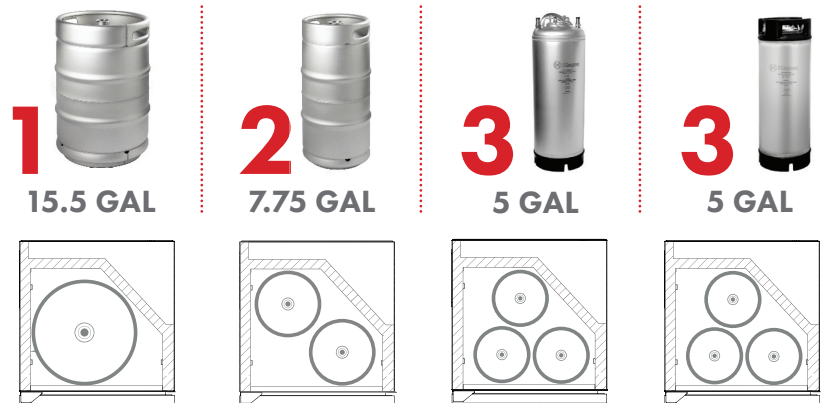

Model: HBHK38BSU-L-2

KEGCO 24" WIDE OUTDOOR HOMEBREW DUAL TAP BLACK BUILT-IN LEFT HINGE KEGERATOR

FEATURES

- SPECIALLY DESIGNED FOR DISPENSING HOMEBREW BEER
- BUILT-IN OR FREESTANDING USE
- POWERFUL COOLING TECHNOLOGY
- DIGITAL TEMPERATURE CONTROL
- AIR COOLED TOWER PREVENTS FOAM
- LARGE STAINLESS STEEL INTERIOR
- CONVERTS TO A REFRIGERATOR

CAPACITY OPTIONS

INCLUDES HOMEBREW DISPENSE KIT

- 5 lb. aluminum CO₂ tank
- Commercial grade double gauge CO₂ regulator
- Two sets of ball lock home brew keg couplers
- 14.5" tall, 3" diameter polished stainless steel draft tower
- Hoses and fittings

Mon-Fri, 7:00am - 4:00pm

Model: **HBHK38BSU-L-2**

KEGCO 24" WIDE OUTDOOR HOMEBREW DUAL TAP BLACK BUILT-IN LEFT HINGE KEGERATOR

DIMENSIONS	
Height	34-1/8"
Width	24"
Depth (without handle)	25"
Depth (with handle)	26.5"
Shipping Dimensions	30"x30"x43"

WEIGHT	
Unit Weight	115 lbs.
Shipping Weight	150 lbs.

KEG STORAGE CAPACITIES	
Full Size / 1/2-Barrel	Holds 1
Pony Size / 1/4-Barrel	Holds 1
1/4-Barrel Slim	Holds 2
1/6-Barrel	Holds 3
5 gal. Ball/Pin Lock Keg	Holds 3
5-Liter / Mini Keg	Holds 3