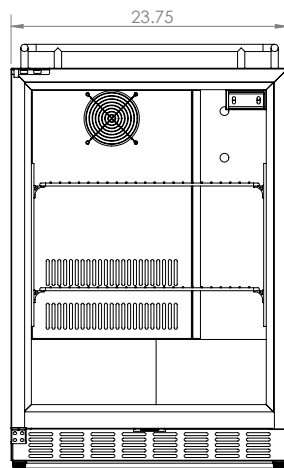

Mon-Fri, 7:00am - 4:00pm

Model: **HBHK38BSU-L-2**

KEGCO 24" WIDE HOMEBREW DUAL TAP BLACK BUILT-IN LEFT HINGE KEGGERATOR

DIMENSIONS	
Height	34-1/8"
Width	24"
Depth (without handle)	25"
Depth (with handle)	26.5"
Shipping Dimensions	30"x30"x43"

WEIGHT	
Unit Weight	115 lbs.
Shipping Weight	150 lbs.

KEG STORAGE CAPACITIES	
Full Size / 1/2-Barrel	Holds 1
Pony Size / 1/4-Barrel	Holds 1
1/4-Barrel Slim	Holds 2
1/6-Barrel	Holds 3
5 gal. Ball/Pin Lock Keg	Holds 3
5-Liter / Mini Keg	Holds 3

DRAFT BEER TOWER	
Number of Faucets	2
Material	Stainless Steel
Height	14"
Diameter	3"

COOLING SYSTEM	
Type	Compressor
Defrost System	Manual
Front Ventilation	Yes

(800) 710 9939

support@beveragefactory.com
www.beveragefactory.com