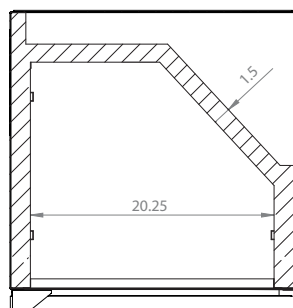

Model: **HBHK38BSU-L-2**

KEGCO 24" WIDE HOMEBREW DUAL TAP BLACK BUILT-IN LEFT HINGE KEGGERATOR

DIMENSIONS	
Height	34-1/8"
Width	24"
Depth (without handle)	25"
Depth (with handle)	26.5"
Shipping Dimensions	30"x30"x43"

WEIGHT	
Unit Weight	115 lbs.
Shipping Weight	150 lbs.

KEG STORAGE CAPACITIES	
Full Size / 1/2-Barrel	Holds 1
Pony Size / 1/4-Barrel	Holds 1
1/4-Barrel Slim	Holds 2
1/6-Barrel	Holds 3
5 gal. Ball/Pin Lock Keg	Holds 3
5-Liter / Mini Keg	Holds 3

KEY FEATURES	
Built-in Capable	Yes
Keg Coupler	Yes
Security Lock	Yes
Regulator	Yes
CO₂ Tank	Yes
Outdoor Use	No
Commercial Use	Yes

ELECTRICAL	
Electrical Requirements	115v/60hz
Running Amps	1.7 A

CERTIFICATIONS	
ETL Listed	Yes
ETL Sanitation Listed	Yes

WARRANTY	
Labor	1 Year
Parts	1 Year
Compressor (Parts Only)	5 Years

EXTERIOR	
Cabinet	Black
Drip Tray	No
Guard Rail	Yes
Casters	Yes

DOOR	
Color / Material	Stainless Steel
Number of Doors	1
Door Handle	Towel/Curved
Field Reversible	No
Accepts Custom Overlay Panel	No

DRAFT BEER TOWER	
Number of Faucets	2
Material	Stainless Steel
Height	14"
Diameter	3"

COOLING SYSTEM	
Type	Compressor
Defrost System	Manual
Front Ventilation	Yes

(800) 710 9939

support@beveragefactory.com
www.beveragefactory.com

OUR SHOWROOM

8510 Miralani Drive
San Diego, CA 92126

Mon-Fri, 7:00am - 4:00pm