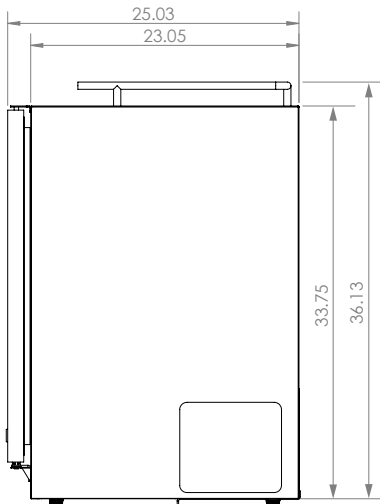

Mon-Fri, 7:00am - 4:00pm

Model: **HBHK38BSU-L-2**

KEGCO 24" WIDE HOMEBREW DUAL TAP BLACK BUILT-IN LEFT HINGE KEGGERATOR

DIMENSIONS	
Height	34-1/8"
Width	24"
Depth (without handle)	25"
Depth (with handle)	26.5"
Shipping Dimensions	30"x30"x43"

WEIGHT	
Unit Weight	115 lbs.
Shipping Weight	150 lbs.

KEG STORAGE CAPACITIES	
Full Size / 1/2-Barrel	Holds 1
Pony Size / 1/4-Barrel	Holds 1
1/4-Barrel Slim	Holds 2
1/6-Barrel	Holds 3
5 gal. Ball/Pin Lock Keg	Holds 3
5-Liter / Mini Keg	Holds 3

DRAFT BEER TOWER	
Number of Faucets	2
Material	Stainless Steel
Height	14"
Diameter	3"

COOLING SYSTEM	
Type	Compressor
Defrost System	Manual
Front Ventilation	Yes

(800) 710 9939

support@beveragefactory.com
www.beveragefactory.com