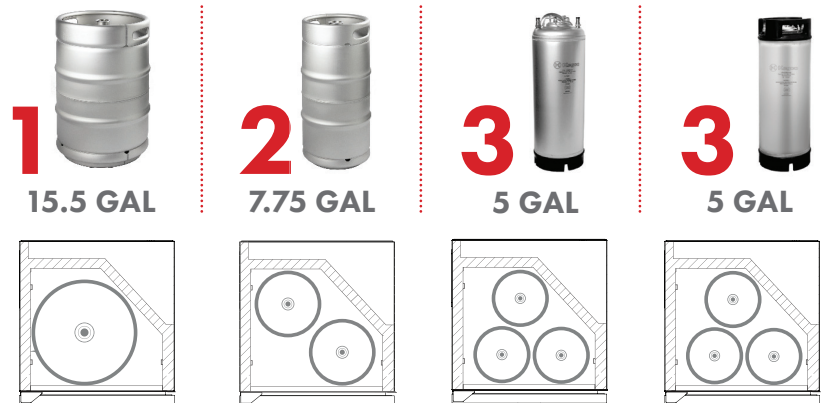

Model: HBHK38BSU-L-2

KEGCO 24" WIDE HOMEBREW DUAL TAP BLACK BUILT-IN LEFT HINGE KEGERATOR

FEATURES

- SPECIALLY DESIGNED FOR DISPENSING HOMEBREW BEER
- BUILT-IN OR FREESTANDING USE
- POWERFUL COOLING TECHNOLOGY
- DIGITAL TEMPERATURE CONTROL
- AIR COOLED TOWER PREVENTS FOAM
- LARGE STAINLESS STEEL INTERIOR
- CONVERTS TO A REFRIGERATOR

CAPACITY OPTIONS

INCLUDES HOMEBREW DISPENSE KIT

- 5 lb. aluminum CO₂ tank
- Double gauge CO₂ regulator with air splitter
- Two sets of ball lock home brew keg couplers
- 14.5" tall, 3" diameter polished stainless steel draft tower
- Hoses and fittings

Mon-Fri, 7:00am - 4:00pm

Model: **HBHK38BSU-L-2**

KEGCO 24" WIDE HOMEBREW DUAL TAP BLACK BUILT-IN LEFT HINGE KEGGERATOR

DIMENSIONS	
Height	34-1/8"
Width	24"
Depth (without handle)	25"
Depth (with handle)	26.5"
Shipping Dimensions	30"x30"x43"

WEIGHT	
Unit Weight	115 lbs.
Shipping Weight	150 lbs.

KEG STORAGE CAPACITIES	
Full Size / 1/2-Barrel	Holds 1
Pony Size / 1/4-Barrel	Holds 1
1/4-Barrel Slim	Holds 2
1/6-Barrel	Holds 3
5 gal. Ball/Pin Lock Keg	Holds 3
5-Liter / Mini Keg	Holds 3