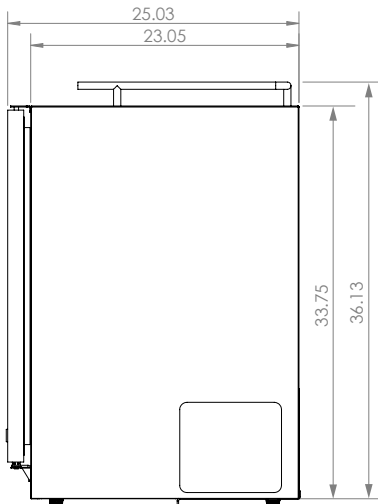

Mon-Fri, 7:00am - 4:00pm

Model: **HBHK38BSU-L-3**

KEGCO 24" WIDE HOMEBREW TRIPLE TAP BLACK BUILT-IN LEFT HINGE KEGGERATOR

DIMENSIONS	
Height	34-1/8"
Width	24"
Depth (without handle)	25"
Depth (with handle)	26.5"
Shipping Dimensions	30"x30"x43"

WEIGHT	
Unit Weight	115 lbs.
Shipping Weight	150 lbs.

KEG STORAGE CAPACITIES	
Full Size / 1/2-Barrel	Holds 1
Pony Size / 1/4-Barrel	Holds 1
1/4-Barrel Slim	Holds 2
1/6-Barrel	Holds 3
5 gal. Ball/Pin Lock Keg	Holds 3
5-Liter / Mini Keg	Holds 3

DRAFT BEER TOWER	
Number of Faucets	3
Material	Stainless Steel
Height	14"
Diameter	3"

COOLING SYSTEM	
Type	Compressor
Defrost System	Manual
Front Ventilation	Yes

(800) 710 9939

support@beveragefactory.com
www.beveragefactory.com