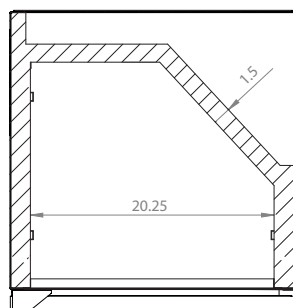

Model: **HBHK38BSU-L-3**

KEGCO 24" WIDE HOMEBREW TRIPLE TAP BLACK BUILT-IN LEFT HINGE KEGGERATOR

DIMENSIONS	
Height	34-1/8"
Width	24"
Depth (without handle)	25"
Depth (with handle)	26.5"
Shipping Dimensions	30"x30"x43"

WEIGHT	
Unit Weight	115 lbs.
Shipping Weight	150 lbs.

KEG STORAGE CAPACITIES	
Full Size / 1/2-Barrel	Holds 1
Pony Size / 1/4-Barrel	Holds 1
1/4-Barrel Slim	Holds 2
1/6-Barrel	Holds 3
5 gal. Ball/Pin Lock Keg	Holds 3
5-Liter / Mini Keg	Holds 3

KEY FEATURES	
Built-in Capable	Yes
Keg Coupler	Yes
Security Lock	Yes
Regulator	Yes
CO₂ Tank	Yes
Outdoor Use	No
Commercial Use	Yes

ELECTRICAL	
Electrical Requirements	115v/60hz
Running Amps	1.7 A

CERTIFICATIONS	
ETL Listed	Yes
ETL Sanitation Listed	Yes

WARRANTY	
Labor	1 Year
Parts	1 Year
Compressor (Parts Only)	5 Years

EXTERIOR	
Cabinet	Black
Drip Tray	No
Guard Rail	Yes
Casters	Yes

DOOR	
Color / Material	Stainless Steel
Number of Doors	1
Door Handle	Towel/Curved
Field Reversible	No
Accepts Custom Overlay Panel	No

DRAFT BEER TOWER	
Number of Faucets	3
Material	Stainless Steel
Height	14"
Diameter	3"

COOLING SYSTEM	
Type	Compressor
Defrost System	Manual
Front Ventilation	Yes

(800) 710 9939

support@beveragefactory.com
www.beveragefactory.com

OUR SHOWROOM

8510 Miralani Drive
San Diego, CA 92126

Mon-Fri, 7:00am - 4:00pm