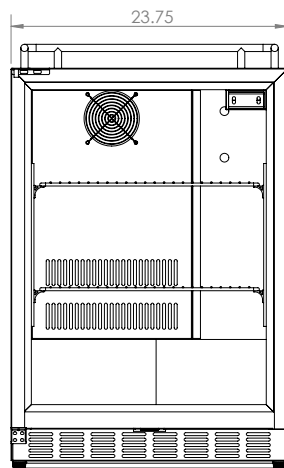

Mon-Fri, 7:00am - 4:00pm

Model: **HBHK38BSU-L-3**

KEGCO 24" WIDE HOMEBREW TRIPLE TAP BLACK BUILT-IN LEFT HINGE KEGGERATOR

DIMENSIONS	
Height	34-1/8"
Width	24"
Depth (without handle)	25"
Depth (with handle)	26.5"
Shipping Dimensions	30"x30"x43"

WEIGHT	
Unit Weight	115 lbs.
Shipping Weight	150 lbs.

KEG STORAGE CAPACITIES	
Full Size / 1/2-Barrel	Holds 1
Pony Size / 1/4-Barrel	Holds 1
1/4-Barrel Slim	Holds 2
1/6-Barrel	Holds 3
5 gal. Ball/Pin Lock Keg	Holds 3
5-Liter / Mini Keg	Holds 3

DRAFT BEER TOWER	
Number of Faucets	3
Material	Stainless Steel
Height	14"
Diameter	3"

COOLING SYSTEM	
Type	Compressor
Defrost System	Manual
Front Ventilation	Yes

(800) 710 9939

support@beveragefactory.com
www.beveragefactory.com