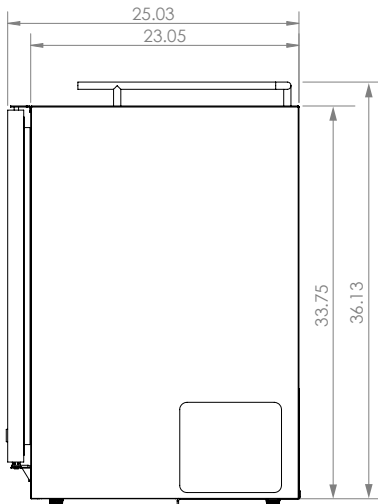

Mon-Fri, 7:00am - 4:00pm

Model: HBHK38SSU-1

KEGCO 24" WIDE OUTDOOR HOMEBREW SINGLE TAP ALL STAINLESS STEEL BUILT-IN RIGHT HINGE KEGERATOR

DIMENSIONS	
Height	34-1/8"
Width	24"
Depth (without handle)	25"
Depth (with handle)	26.5"
Shipping Dimensions	30"x30"x43"

WEIGHT	
Unit Weight	115 lbs.
Shipping Weight	150 lbs.

KEG STORAGE CAPACITIES	
Full Size / 1/2-Barrel	Holds 1
Pony Size / 1/4-Barrel	Holds 1
1/4-Barrel Slim	Holds 2
1/6-Barrel	Holds 3
5 gal. Ball/Pin Lock Keg	Holds 3
5-Liter / Mini Keg	Holds 3

DRAFT BEER TOWER	
Number of Faucets	1
Material	Stainless Steel
Height	14"
Diameter	3"

COOLING SYSTEM	
Type	Compressor
Defrost System	Manual
Front Ventilation	Yes

 (800) 710 9939

support@beveragefactory.com
www.beveragefactory.com