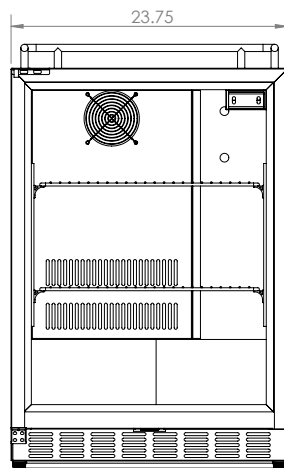

Mon-Fri, 7:00am - 4:00pm

Model: HBHK38SSU-1

KEGCO 24" WIDE OUTDOOR HOMEBREW SINGLE TAP ALL STAINLESS STEEL BUILT-IN RIGHT HINGE KEGERATOR

DIMENSIONS	
Height	34-1/8"
Width	24"
Depth (without handle)	25"
Depth (with handle)	26.5"
Shipping Dimensions	30"x30"x43"

WEIGHT	
Unit Weight	115 lbs.
Shipping Weight	150 lbs.

KEG STORAGE CAPACITIES	
Full Size / 1/2-Barrel	Holds 1
Pony Size / 1/4-Barrel	Holds 1
1/4-Barrel Slim	Holds 2
1/6-Barrel	Holds 3
5 gal. Ball/Pin Lock Keg	Holds 3
5-Liter / Mini Keg	Holds 3

DRAFT BEER TOWER	
Number of Faucets	1
Material	Stainless Steel
Height	14"
Diameter	3"

COOLING SYSTEM	
Type	Compressor
Defrost System	Manual
Front Ventilation	Yes

 (800) 710 9939

support@beveragefactory.com
www.beveragefactory.com