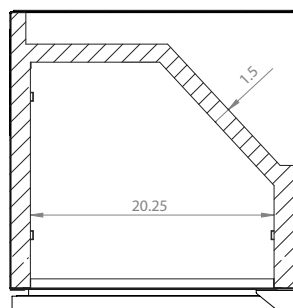

Model: HBHK38SSU-1

KEGCO 24" WIDE OUTDOOR HOMEBREW SINGLE TAP ALL STAINLESS STEEL BUILT-IN RIGHT HINGE KEGERATOR

DIMENSIONS	
Height	34-1/8"
Width	24"
Depth (without handle)	25"
Depth (with handle)	26.5"
Shipping Dimensions	30"x30"x43"

WEIGHT	
Unit Weight	115 lbs.
Shipping Weight	150 lbs.

KEG STORAGE CAPACITIES	
Full Size / 1/2-Barrel	Holds 1
Pony Size / 1/4-Barrel	Holds 1
1/4-Barrel Slim	Holds 2
1/6-Barrel	Holds 3
5 gal. Ball/Pin Lock Keg	Holds 3
5-Liter / Mini Keg	Holds 3

KEY FEATURES	
Built-in Capable	Yes
Keg Coupler	Yes
Security Lock	Yes
Regulator	Yes
CO₂ Tank	Yes
Outdoor Use	Yes
Commercial Use	Yes

ELECTRICAL	
Electrical Requirements	115v/60hz
Running Amps	1.7 A

CERTIFICATIONS	
ETL Listed	Yes
ETL Sanitation Listed	Yes

WARRANTY	
Labor	1 Year
Parts	1 Year
Compressor (Parts Only)	5 Years

EXTERIOR	
Cabinet	Stainless Steel
Drip Tray	No
Guard Rail	Yes
Casters	Yes

DOOR	
Color / Material	Stainless Steel
Number of Doors	1
Door Handle	Towel/Curved
Field Reversible	No
Accepts Custom Overlay Panel	No

DRAFT BEER TOWER	
Number of Faucets	1
Material	Stainless Steel
Height	14"
Diameter	3"

COOLING SYSTEM	
Type	Compressor
Defrost System	Manual
Front Ventilation	Yes

(800) 710 9939

support@beveragefactory.com
www.beveragefactory.com

OUR SHOWROOM

8510 Miralani Drive
San Diego, CA 92126

Mon-Fri, 7:00am - 4:00pm