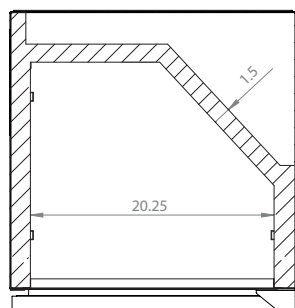

Model: **HBHK38SSU-3**

KEGCO 24" WIDE OUTDOOR HOMEBREW TRIPLE TAP ALL STAINLESS STEEL BUILT-IN RIGHT HINGE KEGERATOR

DIMENSIONS	
Height	34-1/8"
Width	24"
Depth (without handle)	25"
Depth (with handle)	26.5"
Shipping Dimensions	30"x30"x43"

WEIGHT	
Unit Weight	115 lbs.
Shipping Weight	150 lbs.

KEG STORAGE CAPACITIES	
Full Size / 1/2-Barrel	Holds 1
Pony Size / 1/4-Barrel	Holds 1
1/4-Barrel Slim	Holds 2
1/6-Barrel	Holds 3
5 gal. Ball/Pin Lock Keg	Holds 3
5-Liter / Mini Keg	Holds 3

KEY FEATURES	
Built-in Capable	Yes
Keg Coupler	Yes
Security Lock	Yes
Regulator	Yes
CO₂ Tank	Yes
Outdoor Use	Yes
Commercial Use	Yes

ELECTRICAL	
Electrical Requirements	115v/60hz
Running Amps	1.7 A

CERTIFICATIONS	
ETL Listed	Yes
ETL Sanitation Listed	Yes

WARRANTY	
Labor	1 Year
Parts	1 Year
Compressor (Parts Only)	5 Years

EXTERIOR	
Cabinet	Stainless Steel
Drip Tray	No
Guard Rail	Yes
Casters	Yes

DOOR	
Color / Material	Stainless Steel
Number of Doors	1
Door Handle	Towel/Curved
Field Reversible	No
Accepts Custom Overlay Panel	No

DRAFT BEER TOWER	
Number of Faucets	3
Material	Stainless Steel
Height	14"
Diameter	3"

COOLING SYSTEM	
Type	Compressor
Defrost System	Manual
Front Ventilation	Yes

(800) 710 9939

support@beveragefactory.com
www.beveragefactory.com

OUR SHOWROOM

8510 Miralani Drive
San Diego, CA 92126

Mon-Fri, 7:00am - 4:00pm