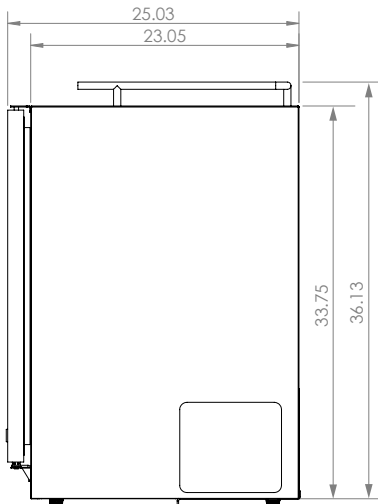

Mon-Fri, 7:00am - 4:00pm

Model: **HBHK38SSU-3**

KEGCO 24" WIDE OUTDOOR HOMEBREW TRIPLE TAP ALL STAINLESS STEEL BUILT-IN RIGHT HINGE KEGERATOR

DIMENSIONS	
Height	34-1/8"
Width	24"
Depth (without handle)	25"
Depth (with handle)	26.5"
Shipping Dimensions	30"x30"x43"

WEIGHT	
Unit Weight	115 lbs.
Shipping Weight	150 lbs.

KEG STORAGE CAPACITIES	
Full Size / 1/2-Barrel	Holds 1
Pony Size / 1/4-Barrel	Holds 1
1/4-Barrel Slim	Holds 2
1/6-Barrel	Holds 3
5 gal. Ball/Pin Lock Keg	Holds 3
5-Liter / Mini Keg	Holds 3

DRAFT BEER TOWER	
Number of Faucets	3
Material	Stainless Steel
Height	14"
Diameter	3"

COOLING SYSTEM	
Type	Compressor
Defrost System	Manual
Front Ventilation	Yes

(800) 710 9939

support@beveragefactory.com
www.beveragefactory.com