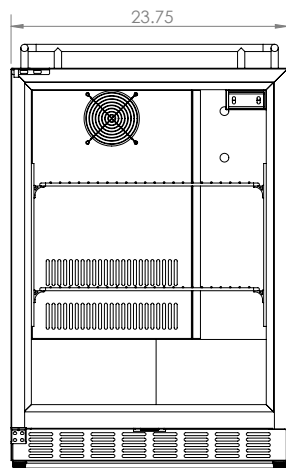

Mon-Fri, 7:00am - 4:00pm

Model: **HBHK38SSU-3**

KEGCO 24" WIDE OUTDOOR HOMEBREW TRIPLE TAP ALL STAINLESS STEEL BUILT-IN RIGHT HINGE KEGERATOR

DIMENSIONS	
Height	34-1/8"
Width	24"
Depth (without handle)	25"
Depth (with handle)	26.5"
Shipping Dimensions	30"x30"x43"

WEIGHT	
Unit Weight	115 lbs.
Shipping Weight	150 lbs.

KEG STORAGE CAPACITIES	
Full Size / 1/2-Barrel	Holds 1
Pony Size / 1/4-Barrel	Holds 1
1/4-Barrel Slim	Holds 2
1/6-Barrel	Holds 3
5 gal. Ball/Pin Lock Keg	Holds 3
5-Liter / Mini Keg	Holds 3

DRAFT BEER TOWER	
Number of Faucets	3
Material	Stainless Steel
Height	14"
Diameter	3"

COOLING SYSTEM	
Type	Compressor
Defrost System	Manual
Front Ventilation	Yes

(800) 710 9939

support@beveragefactory.com
www.beveragefactory.com