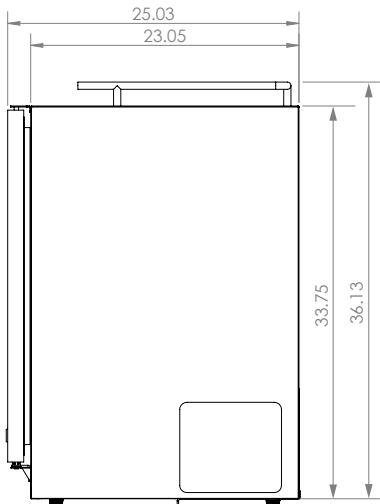

Mon-Fri, 7:00am - 4:00pm

Model: **HBHK38SSU-L-3**

KEGCO 24" WIDE OUTDOOR HOMEBREW TRIPLE TAP ALL STAINLESS STEEL BUILT-IN LEFT HINGE KEGERATOR

DIMENSIONS	
Height	34-1/8"
Width	24"
Depth (without handle)	25"
Depth (with handle)	26.5"
Shipping Dimensions	30"x30"x43"

WEIGHT	
Unit Weight	115 lbs.
Shipping Weight	150 lbs.

KEG STORAGE CAPACITIES	
Full Size / 1/2-Barrel	Holds 1
Pony Size / 1/4-Barrel	Holds 1
1/4-Barrel Slim	Holds 2
1/6-Barrel	Holds 3
5 gal. Ball/Pin Lock Keg	Holds 3
5-Liter / Mini Keg	Holds 3

DRAFT BEER TOWER	
Number of Faucets	3
Material	Stainless Steel
Height	14"
Diameter	3"

COOLING SYSTEM	
Type	Compressor
Defrost System	Manual
Front Ventilation	Yes

(800) 710 9939

support@beveragefactory.com
www.beveragefactory.com