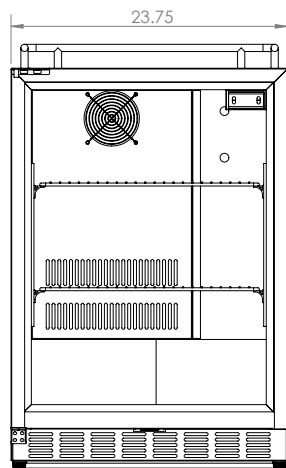

Mon-Fri, 7:00am - 4:00pm

Model: **HBHK38SSU-L-3**

KEGCO 24" WIDE OUTDOOR HOMEBREW TRIPLE TAP ALL STAINLESS STEEL BUILT-IN LEFT HINGE KEGERATOR

DIMENSIONS	
Height	34-1/8"
Width	24"
Depth (without handle)	25"
Depth (with handle)	26.5"
Shipping Dimensions	30"x30"x43"

WEIGHT	
Unit Weight	115 lbs.
Shipping Weight	150 lbs.

KEG STORAGE CAPACITIES	
Full Size / 1/2-Barrel	Holds 1
Pony Size / 1/4-Barrel	Holds 1
1/4-Barrel Slim	Holds 2
1/6-Barrel	Holds 3
5 gal. Ball/Pin Lock Keg	Holds 3
5-Liter / Mini Keg	Holds 3

DRAFT BEER TOWER	
Number of Faucets	3
Material	Stainless Steel
Height	14"
Diameter	3"

COOLING SYSTEM	
Type	Compressor
Defrost System	Manual
Front Ventilation	Yes

(800) 710 9939

support@beveragefactory.com
www.beveragefactory.com