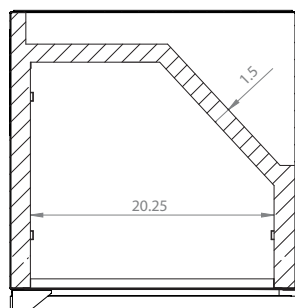

Model: **HBHK38SSU-L-3**

KEGCO 24" WIDE OUTDOOR HOMEBREW TRIPLE TAP ALL STAINLESS STEEL BUILT-IN LEFT HINGE KEGERATOR

DIMENSIONS	
Height	34-1/8"
Width	24"
Depth (without handle)	25"
Depth (with handle)	26.5"
Shipping Dimensions	30"x30"x43"

WEIGHT	
Unit Weight	115 lbs.
Shipping Weight	150 lbs.

KEG STORAGE CAPACITIES	
Full Size / 1/2-Barrel	Holds 1
Pony Size / 1/4-Barrel	Holds 1
1/4-Barrel Slim	Holds 2
1/6-Barrel	Holds 3
5 gal. Ball/Pin Lock Keg	Holds 3
5-Liter / Mini Keg	Holds 3

KEY FEATURES	
Built-in Capable	Yes
Keg Coupler	Yes
Security Lock	Yes
Regulator	Yes
CO₂ Tank	Yes
Outdoor Use	Yes
Commercial Use	Yes

ELECTRICAL	
Electrical Requirements	115v/60hz
Running Amps	1.7 A

CERTIFICATIONS	
ETL Listed	Yes
ETL Sanitation Listed	Yes

WARRANTY	
Labor	1 Year
Parts	1 Year
Compressor (Parts Only)	5 Years

EXTERIOR	
Cabinet	Stainless Steel
Drip Tray	No
Guard Rail	Yes
Casters	Yes

DOOR	
Color / Material	Stainless Steel
Number of Doors	1
Door Handle	Towel/Curved
Field Reversible	No
Accepts Custom Overlay Panel	No

DRAFT BEER TOWER	
Number of Faucets	3
Material	Stainless Steel
Height	14"
Diameter	3"

COOLING SYSTEM	
Type	Compressor
Defrost System	Manual
Front Ventilation	Yes

(800) 710 9939

support@beveragefactory.com
www.beveragefactory.com

OUR SHOWROOM

8510 Miralani Drive
San Diego, CA 92126

Mon-Fri, 7:00am - 4:00pm