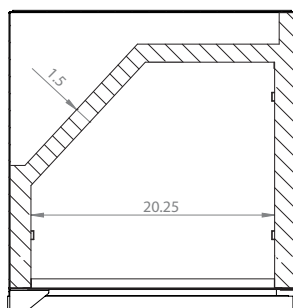

Model: **HK38BSU-1**

KEGCO 24" WIDE SINGLE TAP STAINLESS STEEL BUILT-IN RIGHT HINGE KEGERATOR WITH KIT

DIMENSIONS	
Height	34-1/8"
Width	24"
Depth (without handle)	25"
Depth (with handle)	26.5"
Shipping Dimensions	30"x30"x43"

WEIGHT	
Unit Weight	115 lbs.
Shipping Weight	150 lbs.

KEG STORAGE CAPACITIES	
Full Size / 1/2-Barrel	Holds 1
Pony Size / 1/4-Barrel	Holds 1
1/4-Barrel Slim	Holds 2
1/6-Barrel	Holds 3
5 gal. Ball/Pin Lock Keg	Holds 3
5-Liter / Mini Keg	Holds 3

KEY FEATURES	
Built-in Capable	Yes
Keg Coupler	Yes
Security Lock	Yes
Regulator	Yes
CO₂ Tank	Yes
Outdoor Use	No
Commercial Use	Yes

ELECTRICAL	
Electrical Requirements	115v/60hz
Running Amps	1.7 A

CERTIFICATIONS	
ETL Listed	Yes
ETL Sanitation Listed	Yes

WARRANTY	
Labor	1 Year
Parts	1 Year
Compressor (Parts Only)	5 Years

EXTERIOR	
Cabinet	Black
Drip Tray	Yes
Guard Rail	Yes
Casters	Yes

DOOR	
Color / Material	Stainless Steel
Number of Doors	1
Door Handle	Towel/Curved
Field Reversible	No
Accepts Custom Overlay Panel	No

DRAFT BEER TOWER	
Number of Faucets	1
Material	Stainless Steel
Height	14"
Diameter	3"

COOLING SYSTEM	
Type	Compressor
Defrost System	Manual
Front Ventilation	Yes

(800) 710 9939

support@beveragefactory.com
www.beveragefactory.com

OUR SHOWROOM

8520 Miralani Drive
San Diego, CA 92126

Mon-Fri, 7:00am - 4:00pm