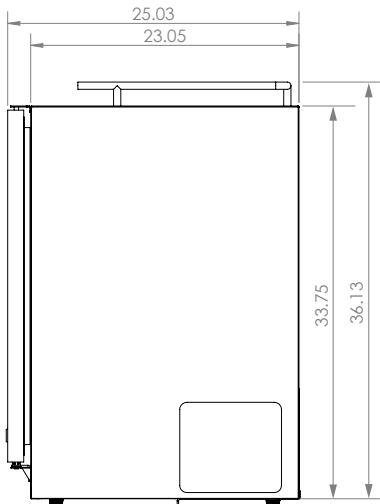

Mon-Fri, 7:00am - 4:00pm

Model: **HK38BSU-1**

KEGCO 24" WIDE SINGLE TAP STAINLESS STEEL BUILT-IN RIGHT HINGE KEGERATOR WITH KIT

DIMENSIONS	
Height	34-1/8"
Width	24"
Depth (without handle)	25"
Depth (with handle)	26.5"
Shipping Dimensions	30"x30"x43"

WEIGHT	
Unit Weight	115 lbs.
Shipping Weight	150 lbs.

KEG STORAGE CAPACITIES	
Full Size / 1/2-Barrel	Holds 1
Pony Size / 1/4-Barrel	Holds 1
1/4-Barrel Slim	Holds 2
1/6-Barrel	Holds 3
5 gal. Ball/Pin Lock Keg	Holds 3
5-Liter / Mini Keg	Holds 3

DRAFT BEER TOWER	
Number of Faucets	1
Material	Stainless Steel
Height	14"
Diameter	3"

COOLING SYSTEM	
Type	Compressor
Defrost System	Manual
Front Ventilation	Yes

(800) 710 9939

support@beveragefactory.com
www.beveragefactory.com