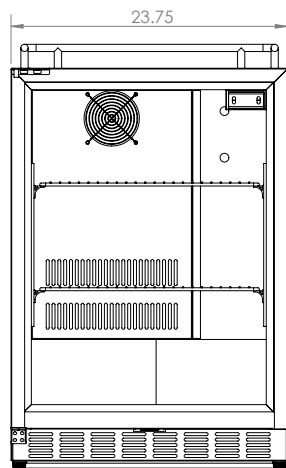

Mon-Fri, 7:00am - 4:00pm

Model: **HK38BSU-1**

KEGCO 24" WIDE SINGLE TAP STAINLESS STEEL BUILT-IN RIGHT HINGE KEGERATOR WITH KIT

DIMENSIONS	
Height	34-1/8"
Width	24"
Depth (without handle)	25"
Depth (with handle)	26.5"
Shipping Dimensions	30"x30"x43"

WEIGHT	
Unit Weight	115 lbs.
Shipping Weight	150 lbs.

KEG STORAGE CAPACITIES	
Full Size / 1/2-Barrel	Holds 1
Pony Size / 1/4-Barrel	Holds 1
1/4-Barrel Slim	Holds 2
1/6-Barrel	Holds 3
5 gal. Ball/Pin Lock Keg	Holds 3
5-Liter / Mini Keg	Holds 3

DRAFT BEER TOWER	
Number of Faucets	1
Material	Stainless Steel
Height	14"
Diameter	3"

COOLING SYSTEM	
Type	Compressor
Defrost System	Manual
Front Ventilation	Yes

(800) 710 9939

support@beveragefactory.com
www.beveragefactory.com