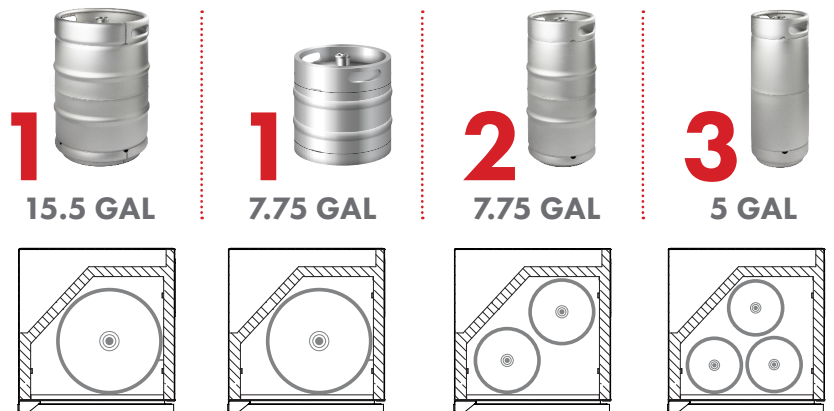

Model: **HK38BSU-1**

KEGCO 24" WIDE SINGLE TAP STAINLESS STEEL BUILT-IN RIGHT HINGE KEGERATOR WITH KIT

FEATURES

- BUILT-IN OR FREESTANDING USE
- POWERFUL COOLING TECHNOLOGY
- DIGITAL TEMPERATURE CONTROL
- AIR COOLED TOWER PREVENTS FOAM
- LARGE STAINLESS STEEL INTERIOR
- LOCKING STAINLESS STEEL DOOR
- CONVERTS TO A REFRIGERATOR

CAPACITY OPTIONS

INCLUDES PREMIUM DIRECT DRAW KIT

- 5 lb. aluminum CO₂ tank
- Commercial grade double gauge CO₂ regulator
- Brewery grade D system lever handle keg coupler
- 14.5" tall, 3" diameter polished stainless steel draft tower
- Hoses and fittings

Mon-Fri, 7:00am - 4:00pm

Model: **HK38BSU-1**

KEGCO 24" WIDE SINGLE TAP STAINLESS STEEL BUILT-IN RIGHT HINGE KEGERATOR WITH KIT

DIMENSIONS	
Height	34-1/8"
Width	24"
Depth (without handle)	25"
Depth (with handle)	26.5"
Shipping Dimensions	30"x30"x43"