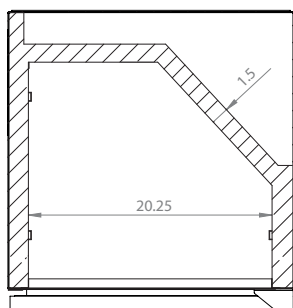

DRAFT BEER TOWER	
Number of Faucets	1
Material	Stainless Steel
Height	14"
Diameter	3"

COOLING SYSTEM	
Type	Compressor
Defrost System	Manual
Front Ventilation	Yes

**(800) 710 9939**

support@beveragefactory.com  
www.beveragefactory.com