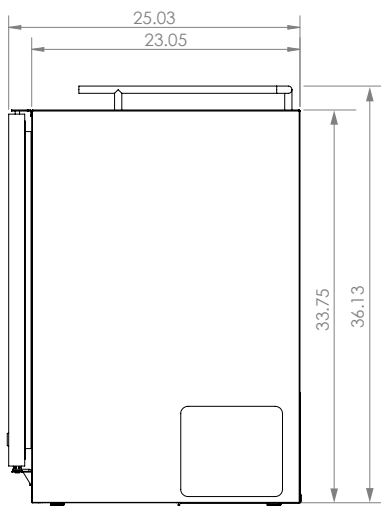

## KEGCO 24" WIDE SINGLE TAP STAINLESS STEEL BUILT-IN RIGHT HINGE KEGERATOR WITH KIT

DIMENSIONS	
Height	34-1/8"
Width	24"
Depth (without handle)	25"
Depth (with handle)	26.5"
Shipping Dimensions	30"x30"x43"

WEIGHT	
Unit Weight	115 lbs.
Shipping Weight	150 lbs.

KEG STORAGE CAPACITIES	
Full Size / 1/2-Barrel	Holds 1
Pony Size / 1/4-Barrel	Holds 1
1/4-Barrel Slim	Holds 2
1/6-Barrel	Holds 3
5 gal. Ball/Pin Lock Keg	Holds 3
5-Liter / Mini Keg	Holds 3

DRAFT BEER TOWER	
Number of Faucets	1
Material	Stainless Steel
Height	14"
Diameter	3"

COOLING SYSTEM	
Type	Compressor
Defrost System	Manual
Front Ventilation	Yes

**(800) 710 9939**

support@beveragefactory.com  
www.beveragefactory.com