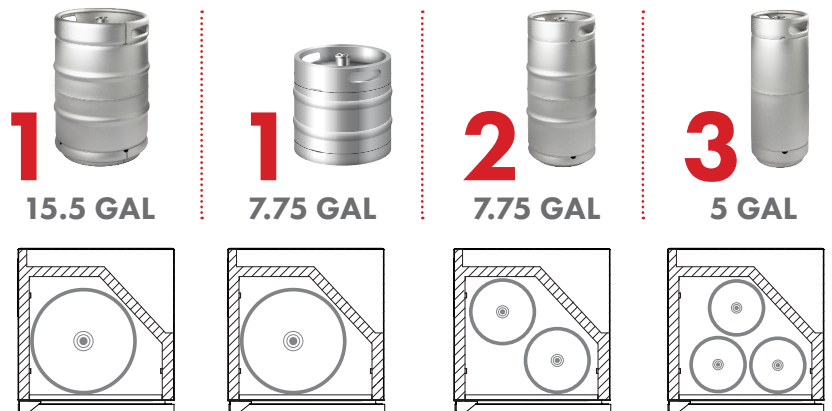

## KEGCO 24" WIDE SINGLE TAP STAINLESS STEEL BUILT-IN RIGHT HINGE KEGERATOR WITH KIT

### INCLUDES PREMIUM DIRECT DRAW KIT

- 5 lb. aluminum CO<sub>2</sub> tank
- Commercial grade double gauge CO<sub>2</sub> regulator
- Brewery grade D system lever handle keg coupler
- 14.5" tall, 3" diameter polished stainless steel draft tower
- Hoses and fittings

## KEGCO 24" WIDE SINGLE TAP STAINLESS STEEL BUILT-IN RIGHT HINGE KEGERATOR WITH KIT

DIMENSIONS	
Height	34-1/8"
Width	24"
Depth (without handle)	25"
Depth (with handle)	26.5"
Shipping Dimensions	30"x30"x43"