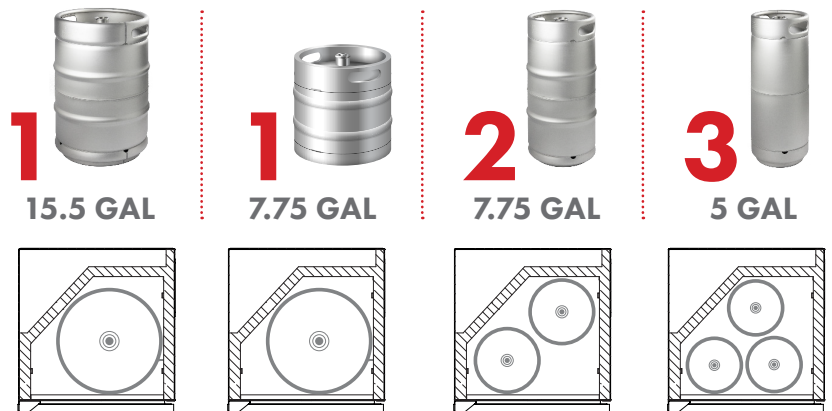

Model: **HK38BSU-2**

KEGCO 24" WIDE DUAL TAP STAINLESS STEEL BUILT-IN RIGHT HINGE KEGERATOR WITH KIT

FEATURES

- BUILT-IN OR FREESTANDING USE
- POWERFUL COOLING TECHNOLOGY
- DIGITAL TEMPERATURE CONTROL
- AIR COOLED TOWER PREVENTS FOAM
- LARGE STAINLESS STEEL INTERIOR
- LOCKING STAINLESS STEEL DOOR
- CONVERTS TO A REFRIGERATOR

CAPACITY OPTIONS

INCLUDES PREMIUM DIRECT DRAW KIT

- 5 lb. aluminum CO₂ tank
- Commercial grade double gauge CO₂ regulator
- Brewery grade D system lever handle keg coupler
- 14.5" tall, 3" diameter polished stainless steel draft tower
- Hoses and fittings

Mon-Fri, 7:00am - 4:00pm

Model: **HK38BSU-2**

KEGCO 24" WIDE DUAL TAP STAINLESS STEEL BUILT-IN RIGHT HINGE KEGERATOR WITH KIT

DIMENSIONS	
Height	34-1/8"
Width	24"
Depth (without handle)	25"
Depth (with handle)	26.5"
Shipping Dimensions	30"x30"x43"

WEIGHT	
Unit Weight	115 lbs.
Shipping Weight	150 lbs.

KEG STORAGE CAPACITIES	
Full Size / 1/2-Barrel	Holds 1
Pony Size / 1/4-Barrel	Holds 1
1/4-Barrel Slim	Holds 2
1/6-Barrel	Holds 3
5 gal. Ball/Pin Lock Keg	Holds 3
5-Liter / Mini Keg	Holds 3