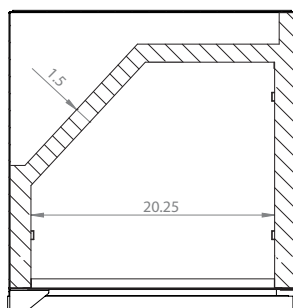

Model: **HK38BSU-2**

KEGCO 24" WIDE DUAL TAP STAINLESS STEEL BUILT-IN RIGHT HINGE KEGERATOR WITH KIT

DIMENSIONS	
Height	34-1/8"
Width	24"
Depth (without handle)	25"
Depth (with handle)	26.5"
Shipping Dimensions	30"x30"x43"

WEIGHT	
Unit Weight	115 lbs.
Shipping Weight	150 lbs.

KEG STORAGE CAPACITIES	
Full Size / 1/2-Barrel	Holds 1
Pony Size / 1/4-Barrel	Holds 1
1/4-Barrel Slim	Holds 2
1/6-Barrel	Holds 3
5 gal. Ball/Pin Lock Keg	Holds 3
5-Liter / Mini Keg	Holds 3

KEY FEATURES	
Built-in Capable	Yes
Keg Coupler	Yes
Security Lock	Yes
Regulator	Yes
CO₂ Tank	Yes
Outdoor Use	No
Commercial Use	Yes

ELECTRICAL	
Electrical Requirements	115v/60hz
Running Amps	1.7 A

CERTIFICATIONS	
ETL Listed	Yes
ETL Sanitation Listed	Yes

WARRANTY	
Labor	1 Year
Parts	1 Year
Compressor (Parts Only)	5 Years

EXTERIOR	
Cabinet	Black
Drip Tray	Yes
Guard Rail	Yes
Casters	Yes

DOOR	
Color / Material	Stainless Steel
Number of Doors	1
Door Handle	Towel/Curved
Field Reversible	No
Accepts Custom Overlay Panel	No

DRAFT BEER TOWER	
Number of Faucets	2
Material	Stainless Steel
Height	14"
Diameter	3"

COOLING SYSTEM	
Type	Compressor
Defrost System	Manual
Front Ventilation	Yes

(800) 710 9939

support@beveragefactory.com
www.beveragefactory.com

OUR SHOWROOM

8520 Miralani Drive
San Diego, CA 92126

Mon-Fri, 7:00am - 4:00pm