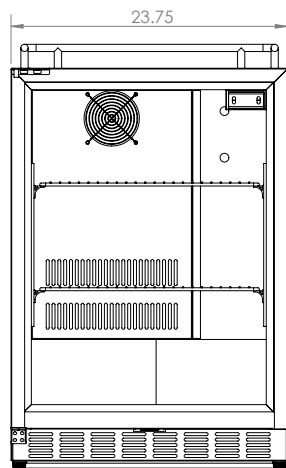

Mon-Fri, 7:00am - 4:00pm

Model: **HK38BSU-2**

KEGCO 24" WIDE DUAL TAP STAINLESS STEEL BUILT-IN RIGHT HINGE KEGERATOR WITH KIT

DIMENSIONS	
Height	34-1/8"
Width	24"
Depth (without handle)	25"
Depth (with handle)	26.5"
Shipping Dimensions	30"x30"x43"

WEIGHT	
Unit Weight	115 lbs.
Shipping Weight	150 lbs.

KEG STORAGE CAPACITIES	
Full Size / 1/2-Barrel	Holds 1
Pony Size / 1/4-Barrel	Holds 1
1/4-Barrel Slim	Holds 2
1/6-Barrel	Holds 3
5 gal. Ball/Pin Lock Keg	Holds 3
5-Liter / Mini Keg	Holds 3

DRAFT BEER TOWER	
Number of Faucets	2
Material	Stainless Steel
Height	14"
Diameter	3"

COOLING SYSTEM	
Type	Compressor
Defrost System	Manual
Front Ventilation	Yes

(800) 710 9939

support@beveragefactory.com
www.beveragefactory.com