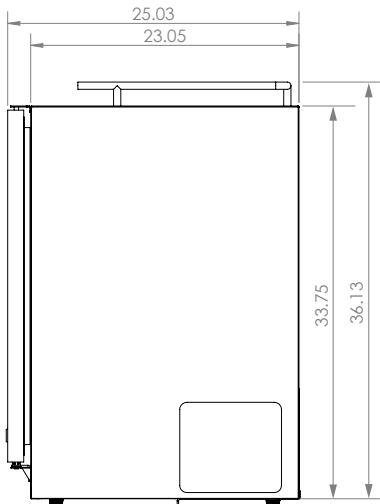

Mon-Fri, 7:00am - 4:00pm

Model: **HK38BSU-2**

KEGCO 24" WIDE DUAL TAP STAINLESS STEEL BUILT-IN RIGHT HINGE KEGERATOR WITH KIT

DIMENSIONS	
Height	34-1/8"
Width	24"
Depth (without handle)	25"
Depth (with handle)	26.5"
Shipping Dimensions	30"x30"x43"

WEIGHT	
Unit Weight	115 lbs.
Shipping Weight	150 lbs.

KEG STORAGE CAPACITIES	
Full Size / 1/2-Barrel	Holds 1
Pony Size / 1/4-Barrel	Holds 1
1/4-Barrel Slim	Holds 2
1/6-Barrel	Holds 3
5 gal. Ball/Pin Lock Keg	Holds 3
5-Liter / Mini Keg	Holds 3

DRAFT BEER TOWER	
Number of Faucets	2
Material	Stainless Steel
Height	14"
Diameter	3"

COOLING SYSTEM	
Type	Compressor
Defrost System	Manual
Front Ventilation	Yes

(800) 710 9939

support@beveragefactory.com
www.beveragefactory.com