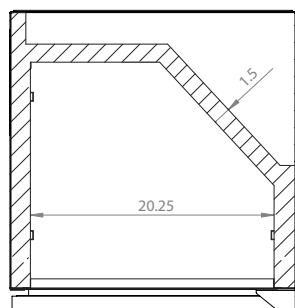

## KEGCO 24" WIDE DUAL TAP STAINLESS STEEL BUILT-IN RIGHT HINGE KEGERATOR WITH KIT

DIMENSIONS	
Height	34-1/8"
Width	24"
Depth (without handle)	25"
Depth (with handle)	26.5"
Shipping Dimensions	30"x30"x43"

DRAFT BEER TOWER	
Number of Faucets	2
Material	Stainless Steel
Height	14"
Diameter	3"

COOLING SYSTEM	
Type	Compressor
Defrost System	Manual
Front Ventilation	Yes

**(800) 710 9939**

support@beveragefactory.com  
www.beveragefactory.com