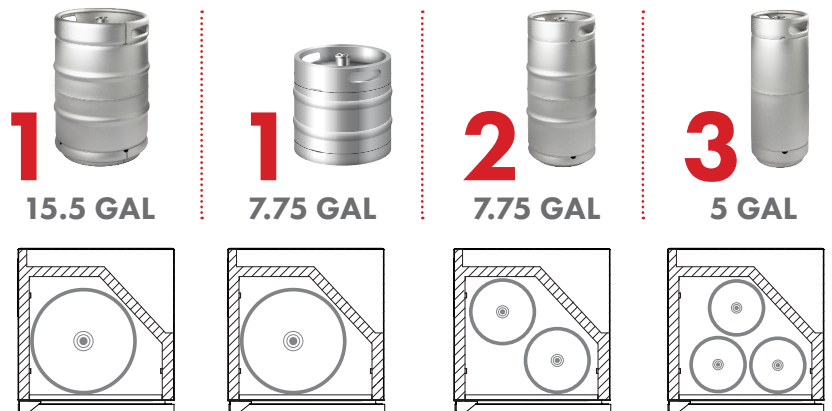

## KEGCO 24" WIDE DUAL TAP STAINLESS STEEL BUILT-IN RIGHT HINGE KEGERATOR WITH KIT

### INCLUDES PREMIUM DIRECT DRAW KIT

- 5 lb. aluminum CO<sub>2</sub> tank
- Commercial grade double gauge CO<sub>2</sub> regulator
- Brewery grade D system lever handle keg coupler
- 14.5" tall, 3" diameter polished stainless steel draft tower
- Hoses and fittings

## KEGCO 24" WIDE DUAL TAP STAINLESS STEEL BUILT-IN RIGHT HINGE KEGERATOR WITH KIT

DIMENSIONS	
Height	34-1/8"
Width	24"
Depth (without handle)	25"
Depth (with handle)	26.5"
Shipping Dimensions	30"x30"x43"