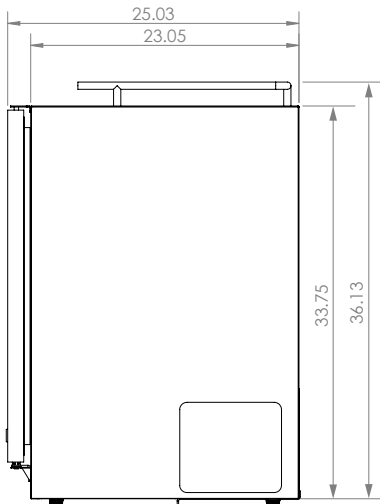

## KEGCO 24" WIDE DUAL TAP STAINLESS STEEL BUILT-IN RIGHT HINGE KEGERATOR WITH KIT

DIMENSIONS	
Height	34-1/8"
Width	24"
Depth (without handle)	25"
Depth (with handle)	26.5"
Shipping Dimensions	30"x30"x43"

WEIGHT	
Unit Weight	115 lbs.
Shipping Weight	150 lbs.

KEG STORAGE CAPACITIES	
Full Size / 1/2-Barrel	Holds 1
Pony Size / 1/4-Barrel	Holds 1
1/4-Barrel Slim	Holds 2
1/6-Barrel	Holds 3
5 gal. Ball/Pin Lock Keg	Holds 3
5-Liter / Mini Keg	Holds 3

DRAFT BEER TOWER	
Number of Faucets	2
Material	Stainless Steel
Height	14"
Diameter	3"

COOLING SYSTEM	
Type	Compressor
Defrost System	Manual
Front Ventilation	Yes

**(800) 710 9939**

support@beveragefactory.com  
www.beveragefactory.com