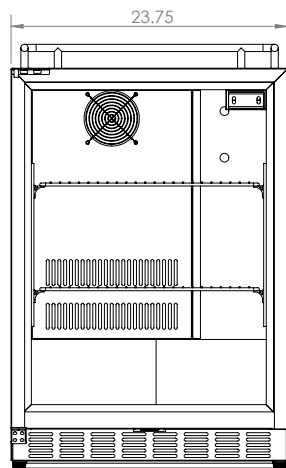

DRAFT BEER TOWER	
Number of Faucets	2
Material	Stainless Steel
Height	14"
Diameter	3"

COOLING SYSTEM	
Type	Compressor
Defrost System	Manual
Front Ventilation	Yes

**(800) 710 9939**

support@beveragefactory.com  
www.beveragefactory.com