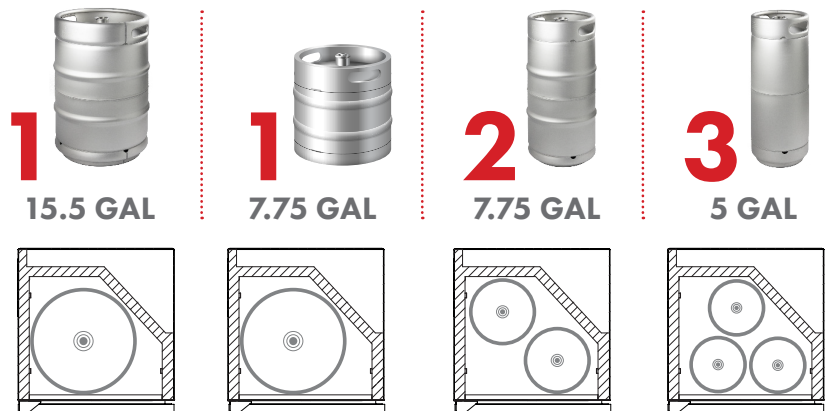

## KEGCO 24" WIDE TRIPLE TAP STAINLESS STEEL BUILT-IN RIGHT HINGE KEGERATOR WITH KIT

### INCLUDES PREMIUM DIRECT DRAW KIT

- 5 lb. aluminum CO<sub>2</sub> tank
- Commercial grade double gauge CO<sub>2</sub> regulator
- Brewery grade D system lever handle keg coupler
- 14.5" tall, 3" diameter polished stainless steel draft tower
- Hoses and fittings

# KEGCO 24" WIDE TRIPLE TAP STAINLESS STEEL BUILT-IN RIGHT HINGE KEGERATOR WITH KIT

DIMENSIONS	
Height	34-1/8"
Width	24"
Depth (without handle)	25"
Depth (with handle)	26.5"
Shipping Dimensions	30"x30"x43"