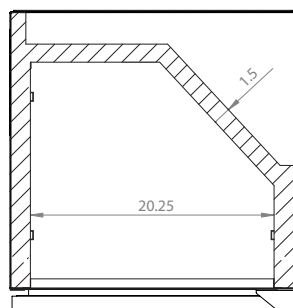

# KEGCO 24" WIDE TRIPLE TAP STAINLESS STEEL BUILT-IN RIGHT HINGE KEGERATOR WITH KIT

DIMENSIONS	
Height	34-1/8"
Width	24"
Depth (without handle)	25"
Depth (with handle)	26.5"
Shipping Dimensions	30"x30"x43"

DRAFT BEER TOWER	
Number of Faucets	3
Material	Stainless Steel
Height	14"
Diameter	3"

COOLING SYSTEM	
Type	Compressor
Defrost System	Manual
Front Ventilation	Yes

**(800) 710 9939**

support@beveragefactory.com  
www.beveragefactory.com