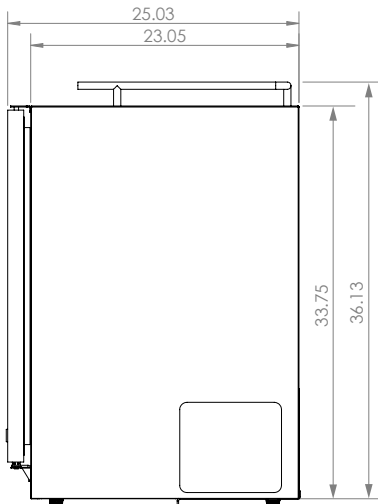

Mon-Fri, 7:00am - 4:00pm

Model: **HK38BSU-L-1**

KEGCO 24" WIDE SINGLE TAP STAINLESS STEEL BUILT-IN LEFT HINGE KEGERATOR WITH KIT

DIMENSIONS	
Height	34-1/8"
Width	24"
Depth (without handle)	25"
Depth (with handle)	26.5"
Shipping Dimensions	30"x30"x43"

WEIGHT	
Unit Weight	115 lbs.
Shipping Weight	150 lbs.

KEG STORAGE CAPACITIES	
Full Size / 1/2-Barrel	Holds 1
Pony Size / 1/4-Barrel	Holds 1
1/4-Barrel Slim	Holds 2
1/6-Barrel	Holds 3
5 gal. Ball/Pin Lock Keg	Holds 3
5-Liter / Mini Keg	Holds 3

DRAFT BEER TOWER	
Number of Faucets	1
Material	Stainless Steel
Height	14"
Diameter	3"

COOLING SYSTEM	
Type	Compressor
Defrost System	Manual
Front Ventilation	Yes

(800) 710 9939

support@beveragefactory.com
www.beveragefactory.com