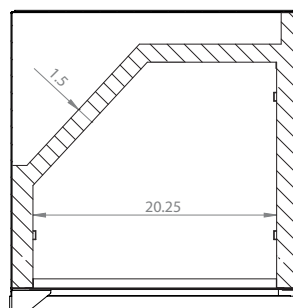

Model: **HK38BSU-L-1**

KEGCO 24" WIDE SINGLE TAP STAINLESS STEEL BUILT-IN LEFT HINGE KEGERATOR WITH KIT

DIMENSIONS	
Height	34-1/8"
Width	24"
Depth (without handle)	25"
Depth (with handle)	26.5"
Shipping Dimensions	30"x30"x43"

WEIGHT	
Unit Weight	115 lbs.
Shipping Weight	150 lbs.

KEG STORAGE CAPACITIES	
Full Size / 1/2-Barrel	Holds 1
Pony Size / 1/4-Barrel	Holds 1
1/4-Barrel Slim	Holds 2
1/6-Barrel	Holds 3
5 gal. Ball/Pin Lock Keg	Holds 3
5-Liter / Mini Keg	Holds 3

KEY FEATURES	
Built-in Capable	Yes
Keg Coupler	Yes
Security Lock	Yes
Regulator	Yes
CO₂ Tank	Yes
Outdoor Use	No
Commercial Use	Yes

ELECTRICAL	
Electrical Requirements	115v/60hz
Running Amps	1.7 A

CERTIFICATIONS	
ETL Listed	Yes
ETL Sanitation Listed	Yes

WARRANTY	
Labor	1 Year
Parts	1 Year
Compressor (Parts Only)	5 Years

EXTERIOR	
Cabinet	Black
Drip Tray	Yes
Guard Rail	Yes
Casters	Yes

DOOR	
Color / Material	Stainless Steel
Number of Doors	1
Door Handle	Towel/Curved
Field Reversible	No
Accepts Custom Overlay Panel	No

DRAFT BEER TOWER	
Number of Faucets	1
Material	Stainless Steel
Height	14"
Diameter	3"

COOLING SYSTEM	
Type	Compressor
Defrost System	Manual
Front Ventilation	Yes

(800) 710 9939

support@beveragefactory.com
www.beveragefactory.com

OUR SHOWROOM

8520 Miralani Drive
San Diego, CA 92126

Mon-Fri, 7:00am - 4:00pm