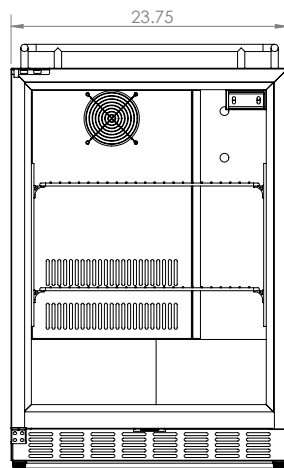

Mon-Fri, 7:00am - 4:00pm

Model: **HK38BSU-L-1**

KEGCO 24" WIDE SINGLE TAP STAINLESS STEEL BUILT-IN LEFT HINGE KEGERATOR WITH KIT

DIMENSIONS	
Height	34-1/8"
Width	24"
Depth (without handle)	25"
Depth (with handle)	26.5"
Shipping Dimensions	30"x30"x43"

WEIGHT	
Unit Weight	115 lbs.
Shipping Weight	150 lbs.

KEG STORAGE CAPACITIES	
Full Size / 1/2-Barrel	Holds 1
Pony Size / 1/4-Barrel	Holds 1
1/4-Barrel Slim	Holds 2
1/6-Barrel	Holds 3
5 gal. Ball/Pin Lock Keg	Holds 3
5-Liter / Mini Keg	Holds 3

DRAFT BEER TOWER	
Number of Faucets	1
Material	Stainless Steel
Height	14"
Diameter	3"

COOLING SYSTEM	
Type	Compressor
Defrost System	Manual
Front Ventilation	Yes

(800) 710 9939

support@beveragefactory.com
www.beveragefactory.com