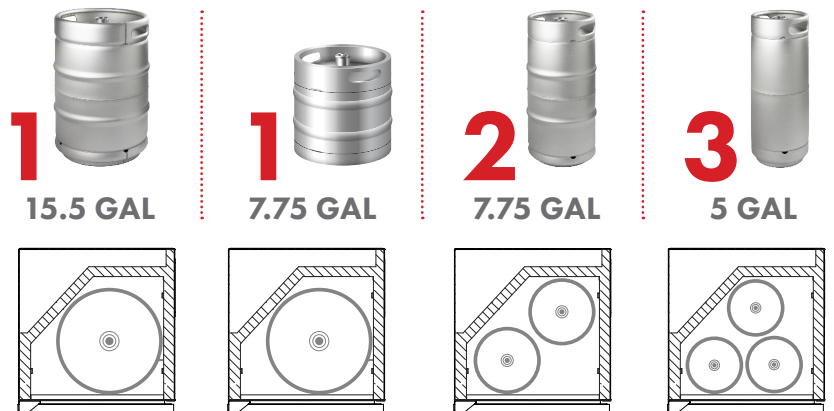

Model: **HK38BSU-L-1**

KEGCO 24" WIDE SINGLE TAP STAINLESS STEEL BUILT-IN LEFT HINGE KEGERATOR WITH KIT

FEATURES

- BUILT-IN OR FREESTANDING USE
- POWERFUL COOLING TECHNOLOGY
- DIGITAL TEMPERATURE CONTROL
- AIR COOLED TOWER PREVENTS FOAM
- LARGE STAINLESS STEEL INTERIOR
- LOCKING STAINLESS STEEL DOOR
- CONVERTS TO A REFRIGERATOR

CAPACITY OPTIONS

INCLUDES PREMIUM DIRECT DRAW KIT

- 5 lb. aluminum CO₂ tank
- Commercial grade double gauge CO₂ regulator
- Brewery grade D system lever handle keg coupler
- 14.5" tall, 3" diameter polished stainless steel draft tower
- Hoses and fittings

Mon-Fri, 7:00am - 4:00pm

Model: **HK38BSU-L-1**

KEGCO 24" WIDE SINGLE TAP STAINLESS STEEL BUILT-IN LEFT HINGE KEGERATOR WITH KIT

DIMENSIONS	
Height	34-1/8"
Width	24"
Depth (without handle)	25"
Depth (with handle)	26.5"
Shipping Dimensions	30"x30"x43"