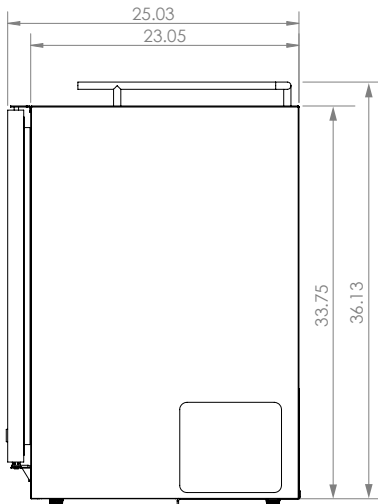

Mon-Fri, 7:00am - 4:00pm

Model: **HK38BSU-L-2**

KEGCO 24" WIDE DUAL TAP STAINLESS STEEL BUILT-IN LEFT HINGE KEGERATOR WITH KIT

DIMENSIONS	
Height	34-1/8"
Width	24"
Depth (without handle)	25"
Depth (with handle)	26.5"
Shipping Dimensions	30"x30"x43"

WEIGHT	
Unit Weight	115 lbs.
Shipping Weight	150 lbs.

KEG STORAGE CAPACITIES	
Full Size / 1/2-Barrel	Holds 1
Pony Size / 1/4-Barrel	Holds 1
1/4-Barrel Slim	Holds 2
1/6-Barrel	Holds 3
5 gal. Ball/Pin Lock Keg	Holds 3
5-Liter / Mini Keg	Holds 3

DRAFT BEER TOWER	
Number of Faucets	2
Material	Stainless Steel
Height	14"
Diameter	3"

COOLING SYSTEM	
Type	Compressor
Defrost System	Manual
Front Ventilation	Yes

(800) 710 9939

support@beveragefactory.com
www.beveragefactory.com