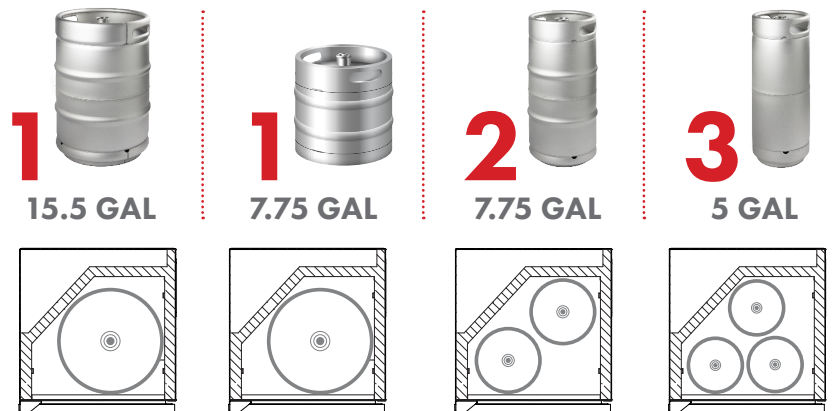

Model: **HK38BSU-L-2**

KEGCO 24" WIDE DUAL TAP STAINLESS STEEL BUILT-IN LEFT HINGE KEGERATOR WITH KIT

FEATURES

- BUILT-IN OR FREESTANDING USE
- POWERFUL COOLING TECHNOLOGY
- DIGITAL TEMPERATURE CONTROL
- AIR COOLED TOWER PREVENTS FOAM
- LARGE STAINLESS STEEL INTERIOR
- LOCKING STAINLESS STEEL DOOR
- CONVERTS TO A REFRIGERATOR

CAPACITY OPTIONS

INCLUDES PREMIUM DIRECT DRAW KIT

- 5 lb. aluminum CO₂ tank
- Commercial grade double gauge CO₂ regulator
- Brewery grade D system lever handle keg coupler
- 14.5" tall, 3" diameter polished stainless steel draft tower
- Hoses and fittings

Mon-Fri, 7:00am - 4:00pm

Model: **HK38BSU-L-2**

KEGCO 24" WIDE DUAL TAP STAINLESS STEEL BUILT-IN LEFT HINGE KEGERATOR WITH KIT

DIMENSIONS	
Height	34-1/8"
Width	24"
Depth (without handle)	25"
Depth (with handle)	26.5"
Shipping Dimensions	30"x30"x43"

WEIGHT	
Unit Weight	115 lbs.
Shipping Weight	150 lbs.

KEG STORAGE CAPACITIES	
Full Size / 1/2-Barrel	Holds 1
Pony Size / 1/4-Barrel	Holds 1
1/4-Barrel Slim	Holds 2
1/6-Barrel	Holds 3
5 gal. Ball/Pin Lock Keg	Holds 3
5-Liter / Mini Keg	Holds 3