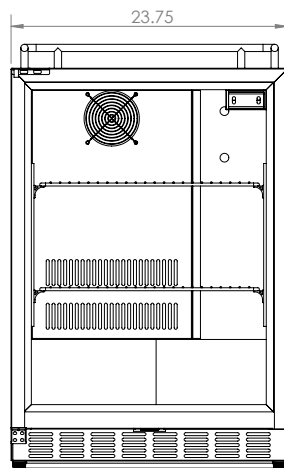

Mon-Fri, 7:00am - 4:00pm

Model: **HK38BSU-L-2**

KEGCO 24" WIDE DUAL TAP STAINLESS STEEL BUILT-IN LEFT HINGE KEGERATOR WITH KIT

DIMENSIONS	
Height	34-1/8"
Width	24"
Depth (without handle)	25"
Depth (with handle)	26.5"
Shipping Dimensions	30"x30"x43"

WEIGHT	
Unit Weight	115 lbs.
Shipping Weight	150 lbs.

KEG STORAGE CAPACITIES	
Full Size / 1/2-Barrel	Holds 1
Pony Size / 1/4-Barrel	Holds 1
1/4-Barrel Slim	Holds 2
1/6-Barrel	Holds 3
5 gal. Ball/Pin Lock Keg	Holds 3
5-Liter / Mini Keg	Holds 3

DRAFT BEER TOWER	
Number of Faucets	2
Material	Stainless Steel
Height	14"
Diameter	3"

COOLING SYSTEM	
Type	Compressor
Defrost System	Manual
Front Ventilation	Yes

(800) 710 9939

support@beveragefactory.com
www.beveragefactory.com