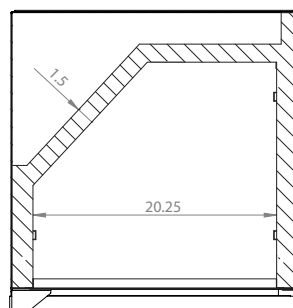

Model: **HK38BSU-L-2**

KEGCO 24" WIDE DUAL TAP STAINLESS STEEL BUILT-IN LEFT HINGE KEGERATOR WITH KIT

DIMENSIONS	
Height	34-1/8"
Width	24"
Depth (without handle)	25"
Depth (with handle)	26.5"
Shipping Dimensions	30"x30"x43"

WEIGHT	
Unit Weight	115 lbs.
Shipping Weight	150 lbs.

KEG STORAGE CAPACITIES	
Full Size / 1/2-Barrel	Holds 1
Pony Size / 1/4-Barrel	Holds 1
1/4-Barrel Slim	Holds 2
1/6-Barrel	Holds 3
5 gal. Ball/Pin Lock Keg	Holds 3
5-Liter / Mini Keg	Holds 3

KEY FEATURES	
Built-in Capable	Yes
Keg Coupler	Yes
Security Lock	Yes
Regulator	Yes
CO₂ Tank	Yes
Outdoor Use	No
Commercial Use	Yes

ELECTRICAL	
Electrical Requirements	115v/60hz
Running Amps	1.7 A

CERTIFICATIONS	
ETL Listed	Yes
ETL Sanitation Listed	Yes

WARRANTY	
Labor	1 Year
Parts	1 Year
Compressor (Parts Only)	5 Years

EXTERIOR	
Cabinet	Black
Drip Tray	Yes
Guard Rail	Yes
Casters	Yes

DOOR	
Color / Material	Stainless Steel
Number of Doors	1
Door Handle	Towel/Curved
Field Reversible	No
Accepts Custom Overlay Panel	No

DRAFT BEER TOWER	
Number of Faucets	2
Material	Stainless Steel
Height	14"
Diameter	3"

COOLING SYSTEM	
Type	Compressor
Defrost System	Manual
Front Ventilation	Yes

(800) 710 9939

support@beveragefactory.com
www.beveragefactory.com

OUR SHOWROOM

8520 Miralani Drive
San Diego, CA 92126

Mon-Fri, 7:00am - 4:00pm