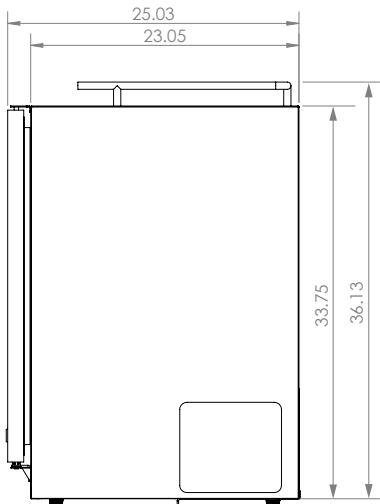

Mon-Fri, 7:00am - 4:00pm

Model: **HK38BSU-L-2**

KEGCO 24" WIDE DUAL TAP STAINLESS STEEL BUILT-IN LEFT HINGE KEGERATOR WITH KIT

DIMENSIONS	
Height	34-1/8"
Width	24"
Depth (without handle)	25"
Depth (with handle)	26.5"
Shipping Dimensions	30"x30"x43"

WEIGHT	
Unit Weight	115 lbs.
Shipping Weight	150 lbs.

KEG STORAGE CAPACITIES	
Full Size / 1/2-Barrel	Holds 1
Pony Size / 1/4-Barrel	Holds 1
1/4-Barrel Slim	Holds 2
1/6-Barrel	Holds 3
5 gal. Ball/Pin Lock Keg	Holds 3
5-Liter / Mini Keg	Holds 3

DRAFT BEER TOWER	
Number of Faucets	2
Material	Stainless Steel
Height	14"
Diameter	3"

COOLING SYSTEM	
Type	Compressor
Defrost System	Manual
Front Ventilation	Yes

(800) 710 9939

support@beveragefactory.com
www.beveragefactory.com