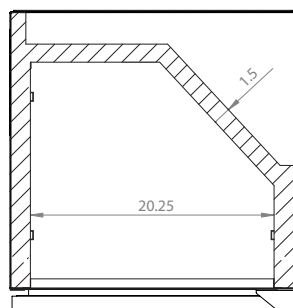

Model: **HK38BSU-L-2**

KEGCO 24" WIDE DUAL TAP STAINLESS STEEL BUILT-IN LEFT HINGE KEGERATOR WITH KIT

DIMENSIONS	
Height	34-1/8"
Width	24"
Depth (without handle)	25"
Depth (with handle)	26.5"
Shipping Dimensions	30"x30"x43"

WEIGHT	
Unit Weight	115 lbs.
Shipping Weight	150 lbs.

KEG STORAGE CAPACITIES	
Full Size / 1/2-Barrel	Holds 1
Pony Size / 1/4-Barrel	Holds 1
1/4-Barrel Slim	Holds 2
1/6-Barrel	Holds 3
5 gal. Ball/Pin Lock Keg	Holds 3
5-Liter / Mini Keg	Holds 3

KEY FEATURES	
Built-in Capable	Yes
Keg Coupler	Yes
Security Lock	Yes
Regulator	Yes
CO₂ Tank	Yes
Outdoor Use	No
Commercial Use	Yes

ELECTRICAL	
Electrical Requirements	115v/60hz
Running Amps	1.7 A

CERTIFICATIONS	
ETL Listed	Yes
ETL Sanitation Listed	Yes

WARRANTY	
Labor	1 Year
Parts	1 Year
Compressor (Parts Only)	5 Years

EXTERIOR	
Cabinet	Black
Drip Tray	No
Guard Rail	Yes
Casters	Yes

DOOR	
Color / Material	Stainless Steel
Number of Doors	1
Door Handle	Towel/Curved
Field Reversible	No
Accepts Custom Overlay Panel	No

DRAFT BEER TOWER	
Number of Faucets	2
Material	Stainless Steel
Height	14"
Diameter	3"

COOLING SYSTEM	
Type	Compressor
Defrost System	Manual
Front Ventilation	Yes

(800) 710 9939

support@beveragefactory.com
www.beveragefactory.com

OUR SHOWROOM

8520 Miralani Drive
San Diego, CA 92126

Mon-Fri, 7:00am - 4:00pm