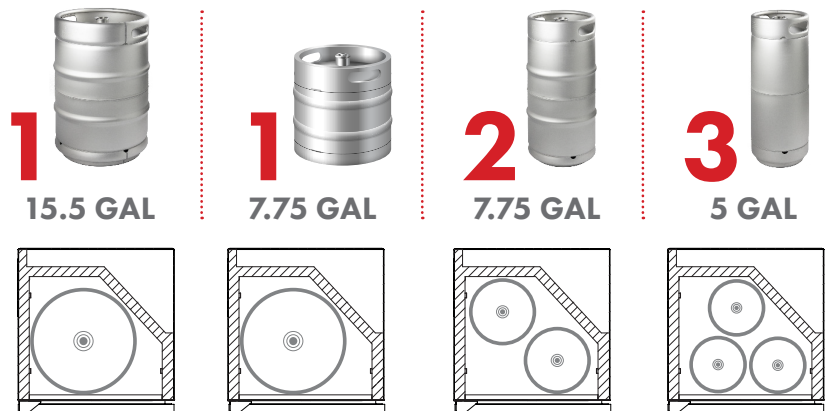

Model: **HK38BSU-L-2**

KEGCO 24" WIDE DUAL TAP STAINLESS STEEL BUILT-IN LEFT HINGE KEGERATOR WITH KIT

FEATURES

- BUILT-IN OR FREESTANDING USE
- POWERFUL COOLING TECHNOLOGY
- DIGITAL TEMPERATURE CONTROL
- AIR COOLED TOWER PREVENTS FOAM
- LARGE STAINLESS STEEL INTERIOR
- LOCKING STAINLESS STEEL DOOR
- CONVERTS TO A REFRIGERATOR

CAPACITY OPTIONS

INCLUDES PREMIUM DIRECT DRAW KIT

- 5 lb. aluminum CO₂ tank
- Commercial grade double gauge CO₂ regulator
- Brewery grade D system lever handle keg coupler
- 14.5" tall, 3" diameter polished stainless steel draft tower
- Hoses and fittings

Mon-Fri, 7:00am - 4:00pm

Model: **HK38BSU-L-2**

KEGCO 24" WIDE DUAL TAP STAINLESS STEEL BUILT-IN LEFT HINGE KEGERATOR WITH KIT

DIMENSIONS	
Height	34-1/8"
Width	24"
Depth (without handle)	25"
Depth (with handle)	26.5"
Shipping Dimensions	30"x30"x43"

WEIGHT	
Unit Weight	115 lbs.
Shipping Weight	150 lbs.

KEG STORAGE CAPACITIES	
Full Size / 1/2-Barrel	Holds 1
Pony Size / 1/4-Barrel	Holds 1
1/4-Barrel Slim	Holds 2
1/6-Barrel	Holds 3
5 gal. Ball/Pin Lock Keg	Holds 3
5-Liter / Mini Keg	Holds 3