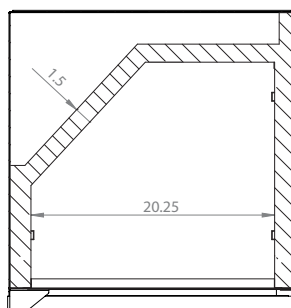

Model: **HK38SSU-1**

KEGCO 24" WIDE OUTDOOR SINGLE TAP ALL STAINLESS STEEL BUILT-IN RIGHT HINGE KEGERATOR WITH KIT

DIMENSIONS	
Height	34-1/8"
Width	24"
Depth (without handle)	25"
Depth (with handle)	26.5"
Shipping Dimensions	30"x30"x43"

WEIGHT	
Unit Weight	115 lbs.
Shipping Weight	150 lbs.

KEG STORAGE CAPACITIES	
Full Size / 1/2-Barrel	Holds 1
Pony Size / 1/4-Barrel	Holds 1
1/4-Barrel Slim	Holds 2
1/6-Barrel	Holds 3
5 gal. Ball/Pin Lock Keg	Holds 3
5-Liter / Mini Keg	Holds 3

KEY FEATURES	
Built-in Capable	Yes
Keg Coupler	Yes
Security Lock	Yes
Regulator	Yes
CO₂ Tank	Yes
Outdoor Use	Yes
Commercial Use	Yes

ELECTRICAL	
Electrical Requirements	115v/60hz
Running Amps	1.7 A

CERTIFICATIONS	
ETL Listed	Yes
ETL Sanitation Listed	Yes

WARRANTY	
Labor	1 Year
Parts	1 Year
Compressor (Parts Only)	5 Years

EXTERIOR	
Cabinet	Stainless Steel
Drip Tray	Yes
Guard Rail	Yes
Casters	Yes

DOOR	
Color / Material	Stainless Steel
Number of Doors	1
Door Handle	Towel/Curved
Field Reversible	No
Accepts Custom Overlay Panel	No

DRAFT BEER TOWER	
Number of Faucets	1
Material	Stainless Steel
Height	14"
Diameter	3"

COOLING SYSTEM	
Type	Compressor
Defrost System	Manual
Front Ventilation	Yes

(800) 710 9939

support@beveragefactory.com
www.beveragefactory.com

OUR SHOWROOM

8520 Miralani Drive
San Diego, CA 92126

Mon-Fri, 7:00am - 4:00pm