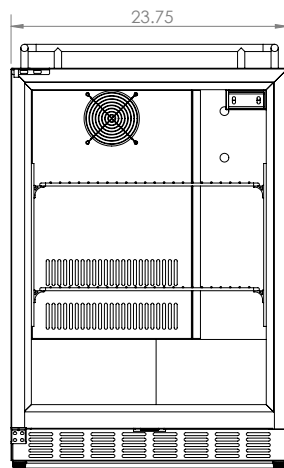

Mon-Fri, 7:00am - 4:00pm

Model: **HK38SSU-1**

KEGCO 24" WIDE OUTDOOR SINGLE TAP ALL STAINLESS STEEL BUILT-IN RIGHT HINGE KEGERATOR WITH KIT

DIMENSIONS	
Height	34-1/8"
Width	24"
Depth (without handle)	25"
Depth (with handle)	26.5"
Shipping Dimensions	30"x30"x43"

WEIGHT	
Unit Weight	115 lbs.
Shipping Weight	150 lbs.

KEG STORAGE CAPACITIES	
Full Size / 1/2-Barrel	Holds 1
Pony Size / 1/4-Barrel	Holds 1
1/4-Barrel Slim	Holds 2
1/6-Barrel	Holds 3
5 gal. Ball/Pin Lock Keg	Holds 3
5-Liter / Mini Keg	Holds 3

DRAFT BEER TOWER	
Number of Faucets	1
Material	Stainless Steel
Height	14"
Diameter	3"

COOLING SYSTEM	
Type	Compressor
Defrost System	Manual
Front Ventilation	Yes

(800) 710 9939

support@beveragefactory.com
www.beveragefactory.com