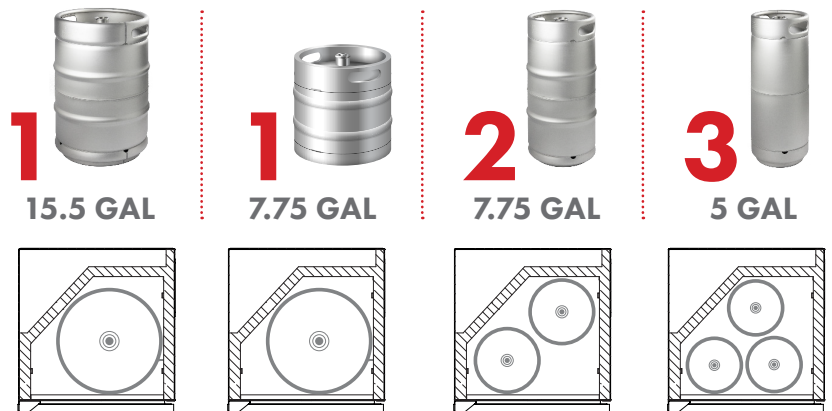

Model: **HK38SSU-1**

KEGCO 24" WIDE OUTDOOR SINGLE TAP ALL STAINLESS STEEL BUILT-IN RIGHT HINGE KEGERATOR WITH KIT

FEATURES

- BUILT-IN OR FREESTANDING USE
- POWERFUL COOLING TECHNOLOGY
- DIGITAL TEMPERATURE CONTROL
- AIR COOLED TOWER PREVENTS FOAM
- LARGE STAINLESS STEEL INTERIOR
- LOCKING STAINLESS STEEL DOOR
- CONVERTS TO A REFRIGERATOR

CAPACITY OPTIONS

INCLUDES PREMIUM DIRECT DRAW KIT

- 5 lb. aluminum CO₂ tank
- Commercial grade double gauge CO₂ regulator
- Brewery grade D system lever handle keg coupler
- 14.5" tall, 3" diameter polished stainless steel draft tower
- Hoses and fittings

Mon-Fri, 7:00am - 4:00pm

Model: **HK38SSU-1**

KEGCO 24" WIDE OUTDOOR SINGLE TAP ALL STAINLESS STEEL BUILT-IN RIGHT HINGE KEGERATOR WITH KIT

DIMENSIONS	
Height	34-1/8"
Width	24"
Depth (without handle)	25"
Depth (with handle)	26.5"
Shipping Dimensions	30"x30"x43"

WEIGHT	
Unit Weight	115 lbs.
Shipping Weight	150 lbs.

KEG STORAGE CAPACITIES	
Full Size / 1/2-Barrel	Holds 1
Pony Size / 1/4-Barrel	Holds 1
1/4-Barrel Slim	Holds 2
1/6-Barrel	Holds 3
5 gal. Ball/Pin Lock Keg	Holds 3
5-Liter / Mini Keg	Holds 3