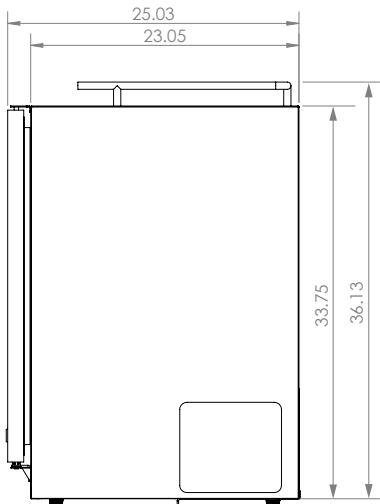

Mon-Fri, 7:00am - 4:00pm

Model: **HK38SSU-1**

KEGCO 24" WIDE OUTDOOR SINGLE TAP ALL STAINLESS STEEL BUILT-IN RIGHT HINGE KEGERATOR WITH KIT

DIMENSIONS	
Height	34-1/8"
Width	24"
Depth (without handle)	25"
Depth (with handle)	26.5"
Shipping Dimensions	30"x30"x43"

WEIGHT	
Unit Weight	115 lbs.
Shipping Weight	150 lbs.

KEG STORAGE CAPACITIES	
Full Size / 1/2-Barrel	Holds 1
Pony Size / 1/4-Barrel	Holds 1
1/4-Barrel Slim	Holds 2
1/6-Barrel	Holds 3
5 gal. Ball/Pin Lock Keg	Holds 3
5-Liter / Mini Keg	Holds 3

DRAFT BEER TOWER	
Number of Faucets	1
Material	Stainless Steel
Height	14"
Diameter	3"

COOLING SYSTEM	
Type	Compressor
Defrost System	Manual
Front Ventilation	Yes

(800) 710 9939

support@beveragefactory.com
www.beveragefactory.com