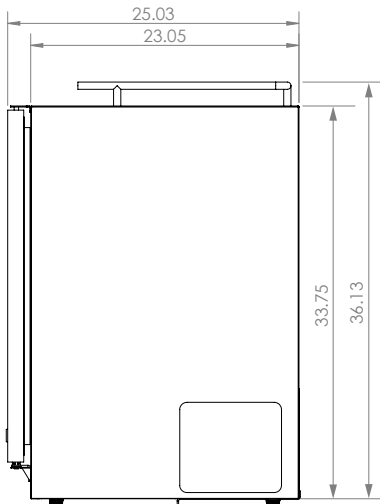

Mon-Fri, 7:00am - 4:00pm

Model: **HK38SSU-2**

KEGCO 24" WIDE OUTDOOR DUAL TAP ALL STAINLESS STEEL BUILT-IN RIGHT HINGE KEGERATOR WITH KIT

DIMENSIONS	
Height	34-1/8"
Width	24"
Depth (without handle)	25"
Depth (with handle)	26.5"
Shipping Dimensions	30"x30"x43"

WEIGHT	
Unit Weight	115 lbs.
Shipping Weight	150 lbs.

KEG STORAGE CAPACITIES	
Full Size / 1/2-Barrel	Holds 1
Pony Size / 1/4-Barrel	Holds 1
1/4-Barrel Slim	Holds 2
1/6-Barrel	Holds 3
5 gal. Ball/Pin Lock Keg	Holds 3
5-Liter / Mini Keg	Holds 3

DRAFT BEER TOWER	
Number of Faucets	2
Material	Stainless Steel
Height	14"
Diameter	3"

COOLING SYSTEM	
Type	Compressor
Defrost System	Manual
Front Ventilation	Yes

(800) 710 9939

support@beveragefactory.com
www.beveragefactory.com