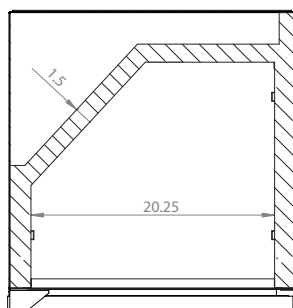

Model: **HK38SSU-2**

KEGCO 24" WIDE OUTDOOR DUAL TAP ALL STAINLESS STEEL BUILT-IN RIGHT HINGE KEGERATOR WITH KIT

DIMENSIONS	
Height	34-1/8"
Width	24"
Depth (without handle)	25"
Depth (with handle)	26.5"
Shipping Dimensions	30"x30"x43"

WEIGHT	
Unit Weight	115 lbs.
Shipping Weight	150 lbs.

KEG STORAGE CAPACITIES	
Full Size / 1/2-Barrel	Holds 1
Pony Size / 1/4-Barrel	Holds 1
1/4-Barrel Slim	Holds 2
1/6-Barrel	Holds 3
5 gal. Ball/Pin Lock Keg	Holds 3
5-Liter / Mini Keg	Holds 3

KEY FEATURES	
Built-in Capable	Yes
Keg Coupler	Yes
Security Lock	Yes
Regulator	Yes
CO₂ Tank	Yes
Outdoor Use	Yes
Commercial Use	Yes

ELECTRICAL	
Electrical Requirements	115v/60hz
Running Amps	1.7 A

CERTIFICATIONS	
ETL Listed	Yes
ETL Sanitation Listed	Yes

WARRANTY	
Labor	1 Year
Parts	1 Year
Compressor (Parts Only)	5 Years

EXTERIOR	
Cabinet	Stainless Steel
Drip Tray	Yes
Guard Rail	Yes
Casters	Yes

DOOR	
Color / Material	Stainless Steel
Number of Doors	1
Door Handle	Towel/Curved
Field Reversible	No
Accepts Custom Overlay Panel	No

DRAFT BEER TOWER	
Number of Faucets	2
Material	Stainless Steel
Height	14"
Diameter	3"

COOLING SYSTEM	
Type	Compressor
Defrost System	Manual
Front Ventilation	Yes

(800) 710 9939

support@beveragefactory.com
www.beveragefactory.com

OUR SHOWROOM

8520 Miralani Drive
San Diego, CA 92126

Mon-Fri, 7:00am - 4:00pm