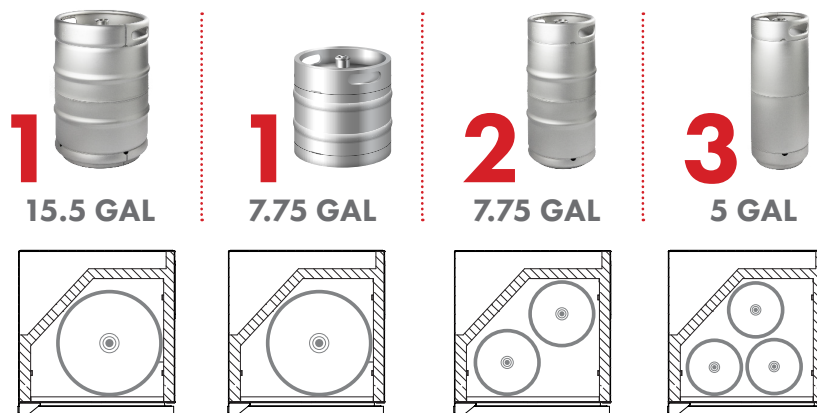

Model: **HK38SSU-2**

KEGCO 24" WIDE OUTDOOR DUAL TAP ALL STAINLESS STEEL BUILT-IN RIGHT HINGE KEGERATOR WITH KIT

FEATURES

- BUILT-IN OR FREESTANDING USE
- POWERFUL COOLING TECHNOLOGY
- DIGITAL TEMPERATURE CONTROL
- AIR COOLED TOWER PREVENTS FOAM
- LARGE STAINLESS STEEL INTERIOR
- LOCKING STAINLESS STEEL DOOR
- CONVERTS TO A REFRIGERATOR

CAPACITY OPTIONS

INCLUDES PREMIUM DIRECT DRAW KIT

- 5 lb. aluminum CO₂ tank
- Commercial grade double gauge CO₂ regulator
- Brewery grade D system lever handle keg coupler
- 14.5" tall, 3" diameter polished stainless steel draft tower
- Hoses and fittings

Mon-Fri, 7:00am - 4:00pm

Model: **HK38SSU-2**

KEGCO 24" WIDE OUTDOOR DUAL TAP ALL STAINLESS STEEL BUILT-IN RIGHT HINGE KEGERATOR WITH KIT

DIMENSIONS	
Height	34-1/8"
Width	24"
Depth (without handle)	25"
Depth (with handle)	26.5"
Shipping Dimensions	30"x30"x43"

WEIGHT	
Unit Weight	115 lbs.
Shipping Weight	150 lbs.

KEG STORAGE CAPACITIES	
Full Size / 1/2-Barrel	Holds 1
Pony Size / 1/4-Barrel	Holds 1
1/4-Barrel Slim	Holds 2
1/6-Barrel	Holds 3
5 gal. Ball/Pin Lock Keg	Holds 3
5-Liter / Mini Keg	Holds 3