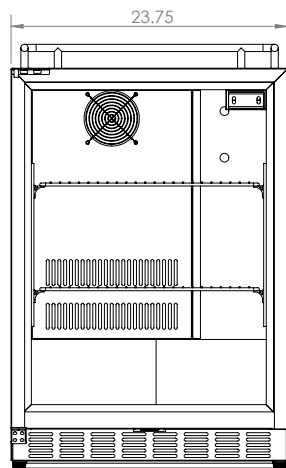

Mon-Fri, 7:00am - 4:00pm

Model: **HK38SSU-2**

KEGCO 24" WIDE OUTDOOR DUAL TAP ALL STAINLESS STEEL BUILT-IN RIGHT HINGE KEGERATOR WITH KIT

DIMENSIONS	
Height	34-1/8"
Width	24"
Depth (without handle)	25"
Depth (with handle)	26.5"
Shipping Dimensions	30"x30"x43"

WEIGHT	
Unit Weight	115 lbs.
Shipping Weight	150 lbs.

KEG STORAGE CAPACITIES	
Full Size / 1/2-Barrel	Holds 1
Pony Size / 1/4-Barrel	Holds 1
1/4-Barrel Slim	Holds 2
1/6-Barrel	Holds 3
5 gal. Ball/Pin Lock Keg	Holds 3
5-Liter / Mini Keg	Holds 3

DRAFT BEER TOWER	
Number of Faucets	2
Material	Stainless Steel
Height	14"
Diameter	3"

COOLING SYSTEM	
Type	Compressor
Defrost System	Manual
Front Ventilation	Yes

(800) 710 9939

support@beveragefactory.com
www.beveragefactory.com