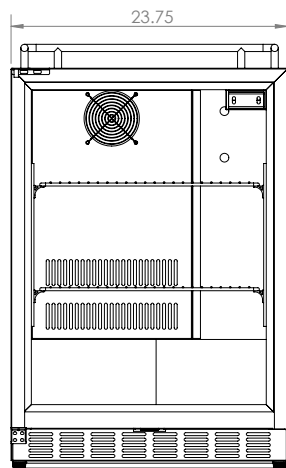

8520 Miralani Drive
San Diego, CA 92126

Mon-Fri, 7:00am - 4:00pm

Model: **HK38SSU-3**

**KEGCO 24" WIDE OUTDOOR TRIPLE TAP ALL STAINLESS STEEL
BUILT-IN RIGHT HINGE KEGERATOR WITH KIT**

DIMENSIONS	
Height	34-1/8"
Width	24"
Depth (without handle)	25"
Depth (with handle)	26.5"
Shipping Dimensions	30"x30"x43"

WEIGHT	
Unit Weight	115 lbs.
Shipping Weight	150 lbs.

KEG STORAGE CAPACITIES	
Full Size / 1/2-Barrel	Holds 1
Pony Size / 1/4-Barrel	Holds 1
1/4-Barrel Slim	Holds 2
1/6-Barrel	Holds 3
5 gal. Ball/Pin Lock Keg	Holds 3
5-Liter / Mini Keg	Holds 3

DRAFT BEER TOWER	
Number of Faucets	3
Material	Stainless Steel
Height	14"
Diameter	3"

COOLING SYSTEM	
Type	Compressor
Defrost System	Manual
Front Ventilation	Yes

(800) 710 9939

support@beveragefactory.com
www.beveragefactory.com