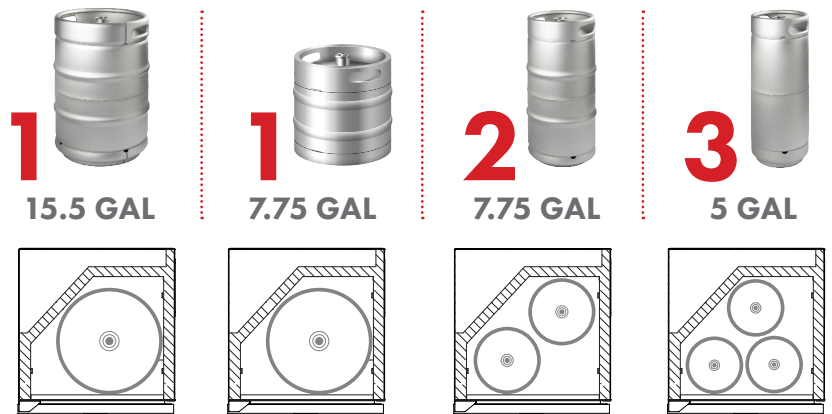

Model: **HK38SSU-3**

KEGCO 24" WIDE OUTDOOR TRIPLE TAP ALL STAINLESS STEEL BUILT-IN RIGHT HINGE KEGERATOR WITH KIT

FEATURES

- BUILT-IN OR FREESTANDING USE
- POWERFUL COOLING TECHNOLOGY
- DIGITAL TEMPERATURE CONTROL
- AIR COOLED TOWER PREVENTS FOAM
- LARGE STAINLESS STEEL INTERIOR
- LOCKING STAINLESS STEEL DOOR
- CONVERTS TO A REFRIGERATOR

CAPACITY OPTIONS

INCLUDES PREMIUM DIRECT DRAW KIT

- 5 lb. aluminum CO₂ tank
- Commercial grade double gauge CO₂ regulator
- Brewery grade D system lever handle keg coupler
- 14.5" tall, 3" diameter polished stainless steel draft tower
- Hoses and fittings

8520 Miralani Drive
San Diego, CA 92126

Mon-Fri, 7:00am - 4:00pm

Model: **HK38SSU-3**

**KEGCO 24" WIDE OUTDOOR TRIPLE TAP ALL STAINLESS STEEL
BUILT-IN RIGHT HINGE KEGERATOR WITH KIT**

DIMENSIONS	
Height	34-1/8"
Width	24"
Depth (without handle)	25"
Depth (with handle)	26.5"
Shipping Dimensions	30"x30"x43"

WEIGHT	
Unit Weight	115 lbs.
Shipping Weight	150 lbs.

KEG STORAGE CAPACITIES	
Full Size / 1/2-Barrel	Holds 1
Pony Size / 1/4-Barrel	Holds 1
1/4-Barrel Slim	Holds 2
1/6-Barrel	Holds 3
5 gal. Ball/Pin Lock Keg	Holds 3
5-Liter / Mini Keg	Holds 3