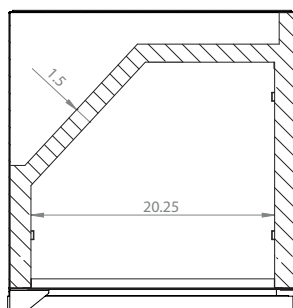

Model: **HK38SSU-3**

**KEGCO 24" WIDE OUTDOOR TRIPLE TAP ALL STAINLESS STEEL
BUILT-IN RIGHT HINGE KEGERATOR WITH KIT**

DIMENSIONS	
Height	34-1/8"
Width	24"
Depth (without handle)	25"
Depth (with handle)	26.5"
Shipping Dimensions	30"x30"x43"

WEIGHT	
Unit Weight	115 lbs.
Shipping Weight	150 lbs.

KEG STORAGE CAPACITIES	
Full Size / 1/2-Barrel	Holds 1
Pony Size / 1/4-Barrel	Holds 1
1/4-Barrel Slim	Holds 2
1/6-Barrel	Holds 3
5 gal. Ball/Pin Lock Keg	Holds 3
5-Liter / Mini Keg	Holds 3

KEY FEATURES	
Built-in Capable	Yes
Keg Coupler	Yes
Security Lock	Yes
Regulator	Yes
CO₂ Tank	Yes
Outdoor Use	Yes
Commercial Use	Yes

ELECTRICAL	
Electrical Requirements	115v/60hz
Running Amps	1.7 A

CERTIFICATIONS	
ETL Listed	Yes
ETL Sanitation Listed	Yes

WARRANTY	
Labor	1 Year
Parts	1 Year
Compressor (Parts Only)	5 Years

EXTERIOR	
Cabinet	Stainless Steel
Drip Tray	Yes
Guard Rail	Yes
Casters	Yes

DOOR	
Color / Material	Stainless Steel
Number of Doors	1
Door Handle	Towel/Curved
Field Reversible	No
Accepts Custom Overlay Panel	No

DRAFT BEER TOWER	
Number of Faucets	3
Material	Stainless Steel
Height	14"
Diameter	3"

COOLING SYSTEM	
Type	Compressor
Defrost System	Manual
Front Ventilation	Yes

(800) 710 9939

support@beveragefactory.com
www.beveragefactory.com

OUR SHOWROOM

8520 Miralani Drive
San Diego, CA 92126

Mon-Fri, 7:00am - 4:00pm