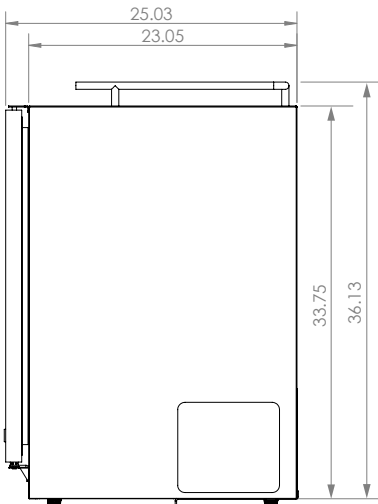

8520 Miralani Drive
San Diego, CA 92126

Mon-Fri, 7:00am - 4:00pm

Model: **HK38SSU-3**

**KEGCO 24" WIDE OUTDOOR TRIPLE TAP ALL STAINLESS STEEL
BUILT-IN RIGHT HINGE KEGERATOR WITH KIT**

DIMENSIONS	
Height	34-1/8"
Width	24"
Depth (without handle)	25"
Depth (with handle)	26.5"
Shipping Dimensions	30"x30"x43"

WEIGHT	
Unit Weight	115 lbs.
Shipping Weight	150 lbs.

KEG STORAGE CAPACITIES	
Full Size / 1/2-Barrel	Holds 1
Pony Size / 1/4-Barrel	Holds 1
1/4-Barrel Slim	Holds 2
1/6-Barrel	Holds 3
5 gal. Ball/Pin Lock Keg	Holds 3
5-Liter / Mini Keg	Holds 3

DRAFT BEER TOWER	
Number of Faucets	3
Material	Stainless Steel
Height	14"
Diameter	3"

COOLING SYSTEM	
Type	Compressor
Defrost System	Manual
Front Ventilation	Yes

(800) 710 9939

support@beveragefactory.com
www.beveragefactory.com