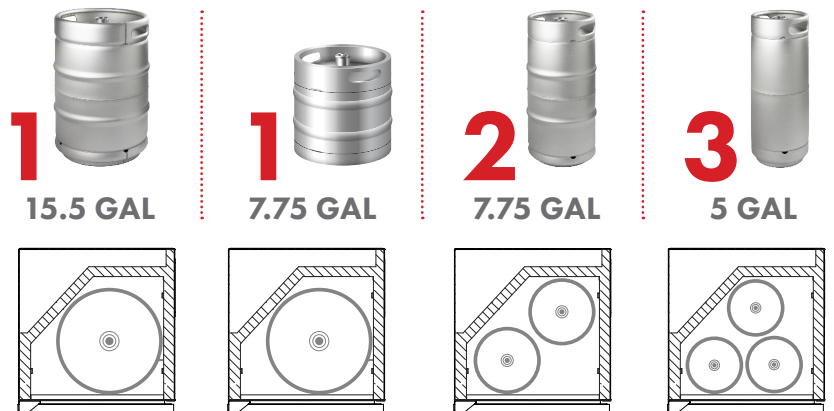

### INCLUDES PREMIUM DIRECT DRAW KIT

- 5 lb. aluminum CO<sub>2</sub> tank
- Commercial grade double gauge CO<sub>2</sub> regulator
- Brewery grade D system lever handle keg coupler
- 14.5" tall, 3" diameter polished stainless steel draft tower
- Hoses and fittings

## KEGCO 24" WIDE OUTDOOR SINGLE TAP ALL STAINLESS STEEL BUILT-IN LEFT HINGE KEGERATOR WITH KIT

DIMENSIONS	
Height	34-1/8"
Width	24"
Depth (without handle)	25"
Depth (with handle)	26.5"
Shipping Dimensions	30"x30"x43"