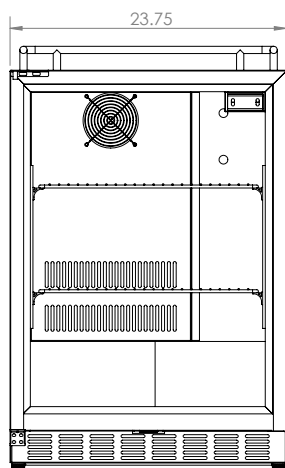

DRAFT BEER TOWER	
Number of Faucets	1
Material	Stainless Steel
Height	14"
Diameter	3"

COOLING SYSTEM	
Type	Compressor
Defrost System	Manual
Front Ventilation	Yes

**(800) 710 9939**

support@beveragefactory.com  
www.beveragefactory.com