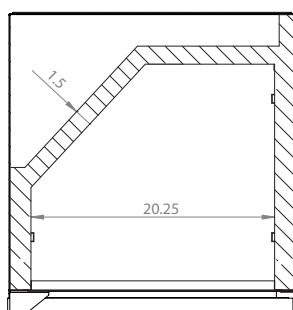

## KEGCO 24" WIDE OUTDOOR SINGLE TAP ALL STAINLESS STEEL BUILT-IN LEFT HINGE KEGERATOR WITH KIT

DIMENSIONS	
Height	34-1/8"
Width	24"
Depth (without handle)	25"
Depth (with handle)	26.5"
Shipping Dimensions	30"x30"x43"

DRAFT BEER TOWER	
Number of Faucets	1
Material	Stainless Steel
Height	14"
Diameter	3"

COOLING SYSTEM	
Type	Compressor
Defrost System	Manual
Front Ventilation	Yes

**(800) 710 9939**

support@beveragefactory.com  
www.beveragefactory.com