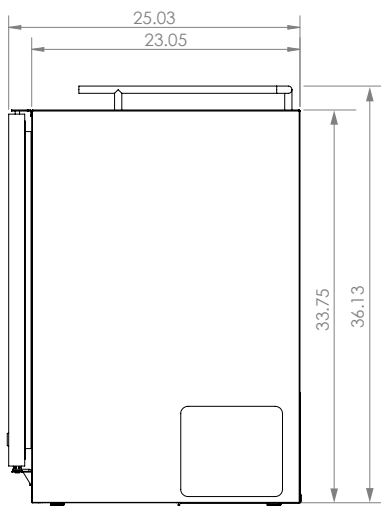

## KEGCO 24" WIDE OUTDOOR SINGLE TAP ALL STAINLESS STEEL BUILT-IN LEFT HINGE KEGERATOR WITH KIT

DIMENSIONS	
Height	34-1/8"
Width	24"
Depth (without handle)	25"
Depth (with handle)	26.5"
Shipping Dimensions	30"x30"x43"

WEIGHT	
Unit Weight	115 lbs.
Shipping Weight	150 lbs.

KEG STORAGE CAPACITIES	
Full Size / 1/2-Barrel	Holds 1
Pony Size / 1/4-Barrel	Holds 1
1/4-Barrel Slim	Holds 2
1/6-Barrel	Holds 3
5 gal. Ball/Pin Lock Keg	Holds 3
5-Liter / Mini Keg	Holds 3

DRAFT BEER TOWER	
Number of Faucets	1
Material	Stainless Steel
Height	14"
Diameter	3"

COOLING SYSTEM	
Type	Compressor
Defrost System	Manual
Front Ventilation	Yes

**(800) 710 9939**

support@beveragefactory.com  
www.beveragefactory.com