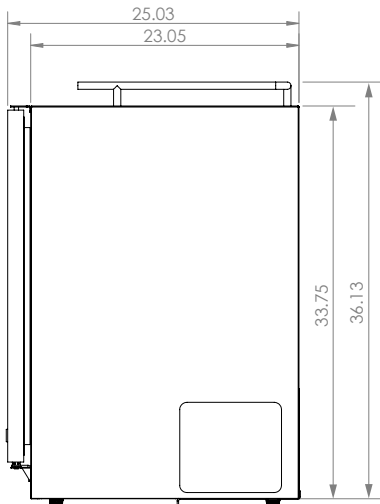

Mon-Fri, 7:00am - 4:00pm

Model: **HK38SSU-L-2**

KEGCO 24" WIDE OUTDOOR DUAL TAP ALL STAINLESS STEEL BUILT-IN LEFT HINGE KEGERATOR WITH KIT

DIMENSIONS	
Height	34-1/8"
Width	24"
Depth (without handle)	25"
Depth (with handle)	26.5"
Shipping Dimensions	30"x30"x43"

WEIGHT	
Unit Weight	115 lbs.
Shipping Weight	150 lbs.

KEG STORAGE CAPACITIES	
Full Size / 1/2-Barrel	Holds 1
Pony Size / 1/4-Barrel	Holds 1
1/4-Barrel Slim	Holds 2
1/6-Barrel	Holds 3
5 gal. Ball/Pin Lock Keg	Holds 3
5-Liter / Mini Keg	Holds 3

DRAFT BEER TOWER	
Number of Faucets	2
Material	Stainless Steel
Height	14"
Diameter	3"

COOLING SYSTEM	
Type	Compressor
Defrost System	Manual
Front Ventilation	Yes

(800) 710 9939

support@beveragefactory.com
www.beveragefactory.com