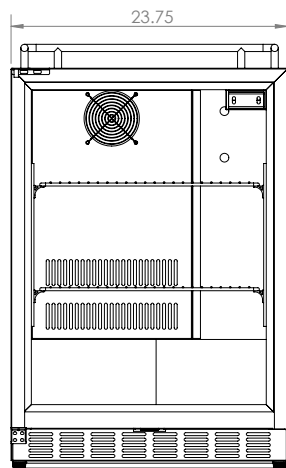

Mon-Fri, 7:00am - 4:00pm

Model: **HK38SSU-L-2**

KEGCO 24" WIDE OUTDOOR DUAL TAP ALL STAINLESS STEEL BUILT-IN LEFT HINGE KEGERATOR WITH KIT

DIMENSIONS	
Height	34-1/8"
Width	24"
Depth (without handle)	25"
Depth (with handle)	26.5"
Shipping Dimensions	30"x30"x43"

WEIGHT	
Unit Weight	115 lbs.
Shipping Weight	150 lbs.

KEG STORAGE CAPACITIES	
Full Size / 1/2-Barrel	Holds 1
Pony Size / 1/4-Barrel	Holds 1
1/4-Barrel Slim	Holds 2
1/6-Barrel	Holds 3
5 gal. Ball/Pin Lock Keg	Holds 3
5-Liter / Mini Keg	Holds 3

DRAFT BEER TOWER	
Number of Faucets	2
Material	Stainless Steel
Height	14"
Diameter	3"

COOLING SYSTEM	
Type	Compressor
Defrost System	Manual
Front Ventilation	Yes

(800) 710 9939

support@beveragefactory.com
www.beveragefactory.com