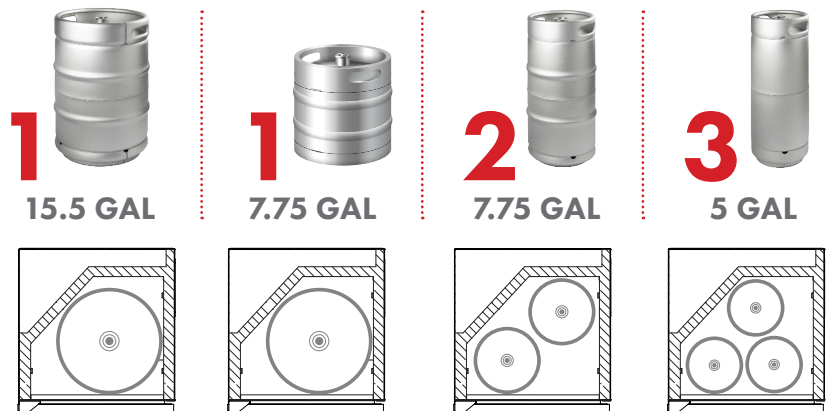

Model: **HK38SSU-L-2**

KEGCO 24" WIDE OUTDOOR DUAL TAP ALL STAINLESS STEEL BUILT-IN LEFT HINGE KEGERATOR WITH KIT

FEATURES

- BUILT-IN OR FREESTANDING USE
- POWERFUL COOLING TECHNOLOGY
- DIGITAL TEMPERATURE CONTROL
- AIR COOLED TOWER PREVENTS FOAM
- LARGE STAINLESS STEEL INTERIOR
- LOCKING STAINLESS STEEL DOOR
- CONVERTS TO A REFRIGERATOR

CAPACITY OPTIONS

INCLUDES PREMIUM DIRECT DRAW KIT

- 5 lb. aluminum CO₂ tank
- Commercial grade double gauge CO₂ regulator
- Brewery grade D system lever handle keg coupler
- 14.5" tall, 3" diameter polished stainless steel draft tower
- Hoses and fittings

Mon-Fri, 7:00am - 4:00pm

Model: **HK38SSU-L-2**

KEGCO 24" WIDE OUTDOOR DUAL TAP ALL STAINLESS STEEL BUILT-IN LEFT HINGE KEGERATOR WITH KIT

DIMENSIONS	
Height	34-1/8"
Width	24"
Depth (without handle)	25"
Depth (with handle)	26.5"
Shipping Dimensions	30"x30"x43"