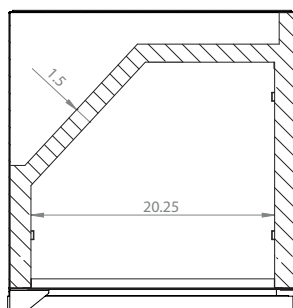

Model: **HK38SSU-L-2**

KEGCO 24" WIDE OUTDOOR DUAL TAP ALL STAINLESS STEEL BUILT-IN LEFT HINGE KEGERATOR WITH KIT

DIMENSIONS	
Height	34-1/8"
Width	24"
Depth (without handle)	25"
Depth (with handle)	26.5"
Shipping Dimensions	30"x30"x43"

WEIGHT	
Unit Weight	115 lbs.
Shipping Weight	150 lbs.

KEG STORAGE CAPACITIES	
Full Size / 1/2-Barrel	Holds 1
Pony Size / 1/4-Barrel	Holds 1
1/4-Barrel Slim	Holds 2
1/6-Barrel	Holds 3
5 gal. Ball/Pin Lock Keg	Holds 3
5-Liter / Mini Keg	Holds 3

KEY FEATURES	
Built-in Capable	Yes
Keg Coupler	Yes
Security Lock	Yes
Regulator	Yes
CO₂ Tank	Yes
Outdoor Use	Yes
Commercial Use	Yes

ELECTRICAL	
Electrical Requirements	115v/60hz
Running Amps	1.7 A

CERTIFICATIONS	
ETL Listed	Yes
ETL Sanitation Listed	Yes

WARRANTY	
Labor	1 Year
Parts	1 Year
Compressor (Parts Only)	5 Years

EXTERIOR	
Cabinet	Stainless Steel
Drip Tray	Yes
Guard Rail	Yes
Casters	Yes

DOOR	
Color / Material	Stainless Steel
Number of Doors	1
Door Handle	Towel/Curved
Field Reversible	No
Accepts Custom Overlay Panel	No

DRAFT BEER TOWER	
Number of Faucets	2
Material	Stainless Steel
Height	14"
Diameter	3"

COOLING SYSTEM	
Type	Compressor
Defrost System	Manual
Front Ventilation	Yes

(800) 710 9939

support@beveragefactory.com
www.beveragefactory.com

OUR SHOWROOM

8520 Miralani Drive
San Diego, CA 92126

Mon-Fri, 7:00am - 4:00pm