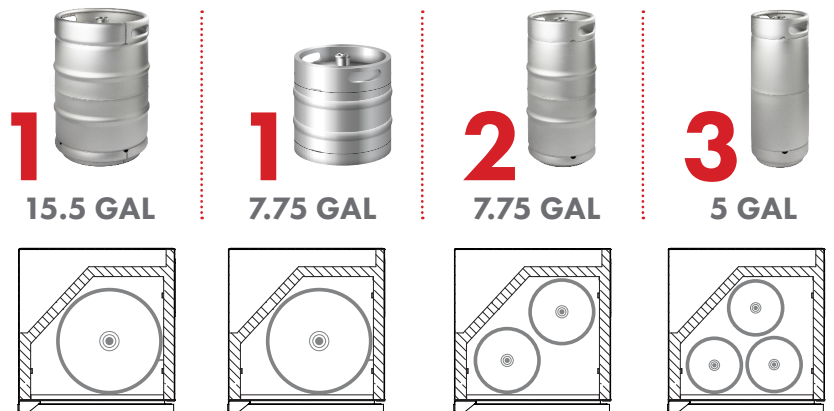

Model: **HK38SSU-L-3**

KEGCO 24" WIDE OUTDOOR TRIPLE TAP ALL STAINLESS STEEL BUILT-IN LEFT HINGE KEGERATOR WITH KIT

FEATURES

- BUILT-IN OR FREESTANDING USE
- POWERFUL COOLING TECHNOLOGY
- DIGITAL TEMPERATURE CONTROL
- AIR COOLED TOWER PREVENTS FOAM
- LARGE STAINLESS STEEL INTERIOR
- LOCKING STAINLESS STEEL DOOR
- CONVERTS TO A REFRIGERATOR

CAPACITY OPTIONS

INCLUDES PREMIUM DIRECT DRAW KIT

- 5 lb. aluminum CO₂ tank
- Commercial grade double gauge CO₂ regulator
- Brewery grade D system lever handle keg coupler
- 14.5" tall, 3" diameter polished stainless steel draft tower
- Hoses and fittings

8520 Miralani Drive
San Diego, CA 92126

Mon-Fri, 7:00am - 4:00pm

Model: **HK38SSU-L-3**

KEGCO 24" WIDE OUTDOOR TRIPLE TAP ALL STAINLESS STEEL BUILT-IN LEFT HINGE KEGERATOR WITH KIT

DIMENSIONS	
Height	34-1/8"
Width	24"
Depth (without handle)	25"
Depth (with handle)	26.5"
Shipping Dimensions	30"x30"x43"