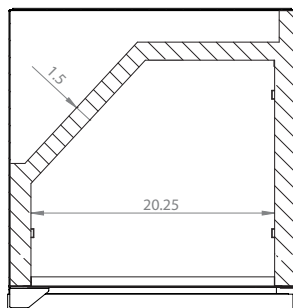

Model: **HK38SSU-L-3**

KEGCO 24" WIDE OUTDOOR TRIPLE TAP ALL STAINLESS STEEL BUILT-IN LEFT HINGE KEGERATOR WITH KIT

DIMENSIONS	
Height	34-1/8"
Width	24"
Depth (without handle)	25"
Depth (with handle)	26.5"
Shipping Dimensions	30"x30"x43"

WEIGHT	
Unit Weight	115 lbs.
Shipping Weight	150 lbs.

KEG STORAGE CAPACITIES	
Full Size / 1/2-Barrel	Holds 1
Pony Size / 1/4-Barrel	Holds 1
1/4-Barrel Slim	Holds 2
1/6-Barrel	Holds 3
5 gal. Ball/Pin Lock Keg	Holds 3
5-Liter / Mini Keg	Holds 3

KEY FEATURES	
Built-in Capable	Yes
Keg Coupler	Yes
Security Lock	Yes
Regulator	Yes
CO₂ Tank	Yes
Outdoor Use	Yes
Commercial Use	Yes

ELECTRICAL	
Electrical Requirements	115v/60hz
Running Amps	1.7 A

CERTIFICATIONS	
ETL Listed	Yes
ETL Sanitation Listed	Yes

WARRANTY	
Labor	1 Year
Parts	1 Year
Compressor (Parts Only)	5 Years

EXTERIOR	
Cabinet	Stainless Steel
Drip Tray	Yes
Guard Rail	Yes
Casters	Yes

DOOR	
Color / Material	Stainless Steel
Number of Doors	1
Door Handle	Towel/Curved
Field Reversible	No
Accepts Custom Overlay Panel	No

DRAFT BEER TOWER	
Number of Faucets	3
Material	Stainless Steel
Height	14"
Diameter	3"

COOLING SYSTEM	
Type	Compressor
Defrost System	Manual
Front Ventilation	Yes

(800) 710 9939

support@beveragefactory.com
www.beveragefactory.com

OUR SHOWROOM

8520 Miralani Drive
San Diego, CA 92126

Mon-Fri, 7:00am - 4:00pm