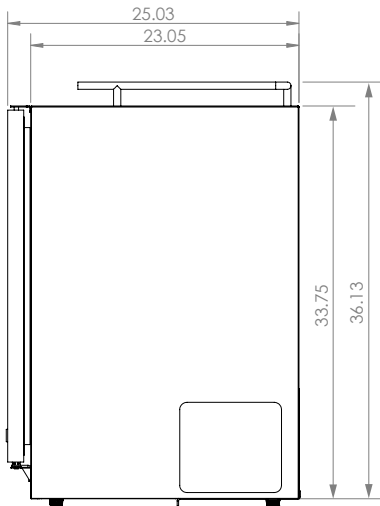

8520 Miralani Drive
San Diego, CA 92126

Mon-Fri, 7:00am - 4:00pm

Model: **HK38SSU-L-3**

KEGCO 24" WIDE OUTDOOR TRIPLE TAP ALL STAINLESS STEEL BUILT-IN LEFT HINGE KEGERATOR WITH KIT

DIMENSIONS	
Height	34-1/8"
Width	24"
Depth (without handle)	25"
Depth (with handle)	26.5"
Shipping Dimensions	30"x30"x43"

WEIGHT	
Unit Weight	115 lbs.
Shipping Weight	150 lbs.

KEG STORAGE CAPACITIES	
Full Size / 1/2-Barrel	Holds 1
Pony Size / 1/4-Barrel	Holds 1
1/4-Barrel Slim	Holds 2
1/6-Barrel	Holds 3
5 gal. Ball/Pin Lock Keg	Holds 3
5-Liter / Mini Keg	Holds 3

DRAFT BEER TOWER	
Number of Faucets	3
Material	Stainless Steel
Height	14"
Diameter	3"

COOLING SYSTEM	
Type	Compressor
Defrost System	Manual
Front Ventilation	Yes

(800) 710 9939

support@beveragefactory.com
www.beveragefactory.com