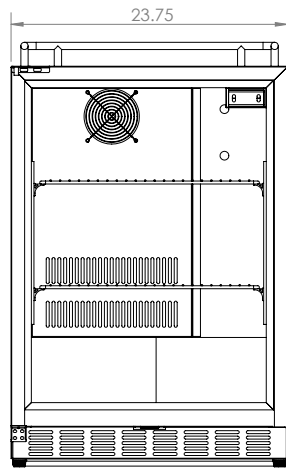

WEIGHT	
Unit Weight	115 lbs.
Shipping Weight	150 lbs.

KEG STORAGE CAPACITIES	
Full Size / 1/2-Barrel	Holds 1
Pony Size / 1/4-Barrel	Holds 1
1/4-Barrel Slim	Holds 2
1/6-Barrel	Holds 3
5 gal. Ball/Pin Lock Keg	Holds 3
5-Liter / Mini Keg	Holds 3

DRAFT BEER TOWER	
Number of Faucets	3
Material	Stainless Steel
Height	14"
Diameter	3"

COOLING SYSTEM	
Type	Compressor
Defrost System	Manual
Front Ventilation	Yes

(800) 710 9939

support@beveragefactory.com
www.beveragefactory.com