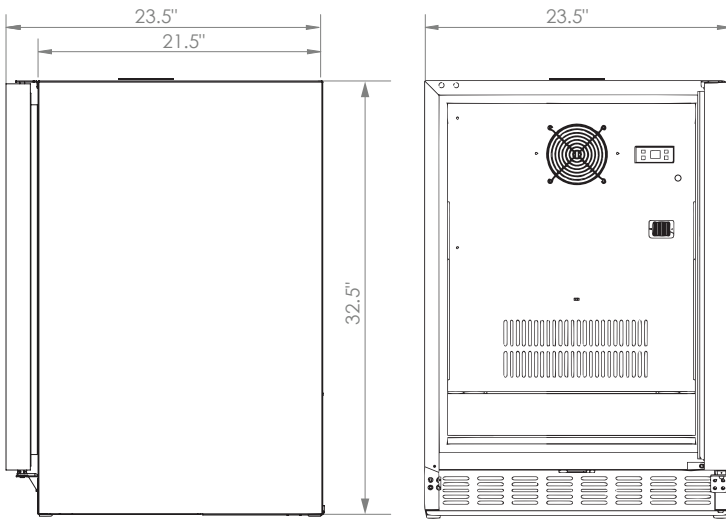

DIMENSIONS	
Height	32.5"
Width	23.5"
Depth	23.5"
Shipping Dimensions	30"x30"x43"

WEIGHT	
Unit Weight	112.45 lbs.
Shipping Weight	131 lbs.

KEG STORAGE CAPACITIES	
1/4-Barrel Slim	Holds 1
1/6-Barrel	Holds 2

DOOR	
Color / Material	Stainless Steel
Number of Doors	1
Door Handle	No
Field Reversible	No
Accepts Custom Overlay Panel	No

DRAFT BEER TOWER	
Number of Faucets	1
Material	Stainless Steel
Height	14"
Diameter	3"