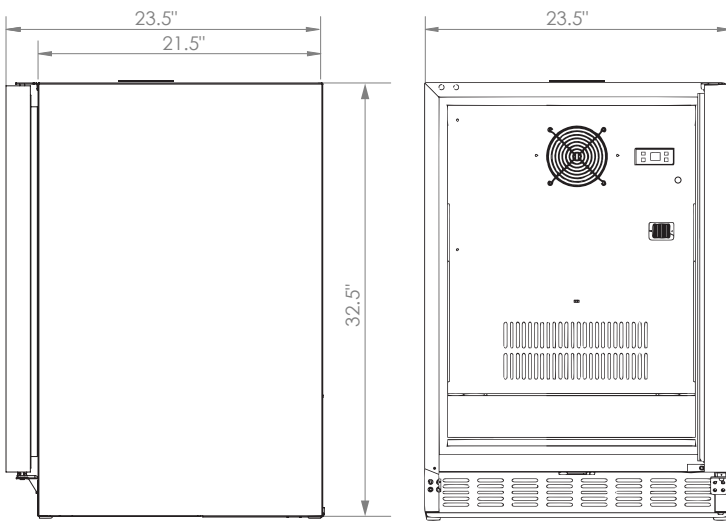

DRAFT BEER TOWER	
Number of Faucets	1
Material	Stainless Steel
Height	14"
Diameter	3"

(800) 710 9939

support@beveragefactory.com
www.beveragefactory.com

OUR SHOWROOM

8520 Miralani Drive
San Diego, CA 92126