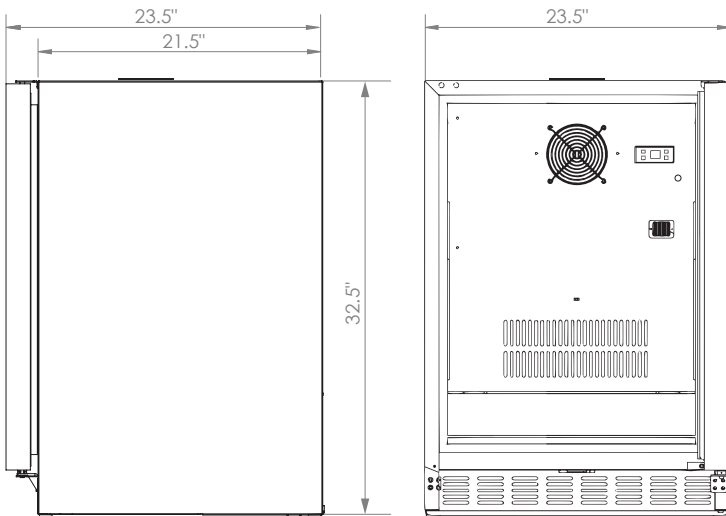

Model: **HK48BSA-L-1**

KEGCO 24" WIDE SINGLE TAP STAINLESS STEEL BUILT-IN LEFT HINGE ADA COMPLIANT KEGERATOR WITH KIT

DIMENSIONS	
Height	32.5"
Width	23.5"
Depth	23.5"
Shipping Dimensions	30"x30"x43"

WEIGHT	
Unit Weight	112.45 lbs.
Shipping Weight	131 lbs.

KEG STORAGE CAPACITIES	
1/4-Barrel Slim	Holds 1
1/6-Barrel	Holds 2

CONTROLS	
Adjustable Thermostat	Yes
Digital	Yes

COOLING SYSTEM	
Type	Compressor
Defrost System	Automatic
Front Ventilation	Yes

KEY FEATURES	
Built-in Capable	Yes
Keg Coupler	Yes
Security Lock	Yes
Regulator	Yes
CO₂ Tank	Yes
Cleaning Kit	Yes
Outdoor Use	No
Commercial Use	Yes

ELECTRICAL	
Electrical Requirements	115v/60hz
Running Amps	1.3 A

WARRANTY	
Labor	1 Year
Parts	1 Year
Compressor (Parts Only)	5 Years

CERTIFICATIONS	
ETL Listed	Yes
ETL Sanitation Listed	Yes

EXTERIOR	
Cabinet	Black
Drip Tray	Yes
Guard Rail	No
Casters	No

DOOR	
Color / Material	Stainless Steel
Number of Doors	1
Door Handle	No
Field Reversible	No
Accepts Custom Overlay Panel	No

DRAFT BEER TOWER	
Number of Faucets	1
Material	Stainless Steel
Height	14"
Diameter	3"

(800) 710 9939

support@beveragefactory.com
www.beveragefactory.com

OUR SHOWROOM

8520 Miralani Drive
San Diego, CA 92126

Mon-Fri, 7:00am - 4:00pm