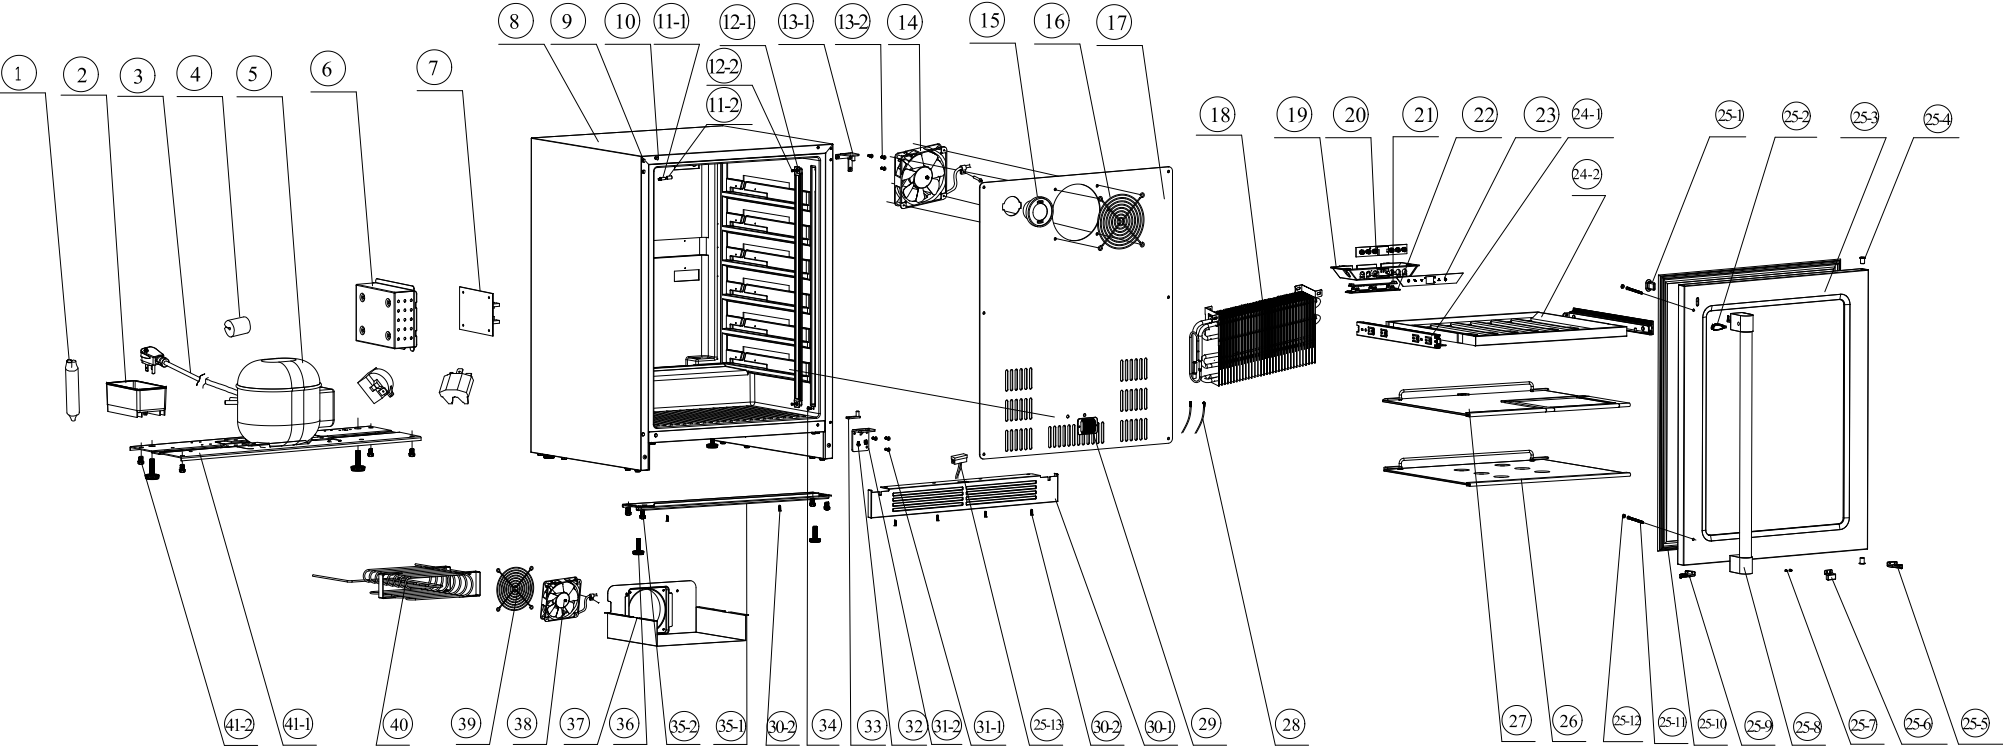

PRPB24C01BG

Presrv™ Pro Single Zone Beverage Cooler

ZEPHYR

PRPB24C01BG

Ref #	Part #	Description	Qty.
1	56300008	Dryer Filter	1
2	56130037	Drip Tray	1
3	11030135	Power Cord	1
4	56220042	Anti Vibration Gasket	1
5-1	12160009	Compressor	1
5-2	11050024	Compressor Relay	1
5-3	11050025	Compressor Starter	1
6	56200102	Main PCB Box	1
7	11010157	Main Power Control Board	1
9	56210088	Decorative Hole Cover	1
10	56210113	Decorative Hole Cover	5
11-1	50180008	Lock Pin	1
11-2	56210121	Lock Bar Cover	1
12-1	12010015	LED Light Strip	2
12-2	01020059	Light Strip Screw	4
13-1	54180051	Upper Right Hinge	1
13-2	01020060	Hinge Screw	3
14	12130036	Fan Assembly	1
15	Z0F-C004	Carbon Filter	1
16	54210021	Fan Cover	1
17	50140209	Internal Rear Panel	1
18	54240016	Evaporator	1
19	56200119	Display Control Box	1
20	11010158	Display Control Board	1
21	12010016	Top LED Light Board	1
22	52150015	LED Light Cover	1
23	52050026	Display Panel Decal	1
24-1	50320050	Sliding Rail Right	1
24-1	50320051	Sliding Rail Left	1

24-2	50150052	Wooden Shelf, 7 Bottle	1
25-1	56210106	Keyhole Cover	1
25-2	15000021	Key	2
25-3	50230027	Door	1
25-4	56210105	Door Hinge Cover	2
25-5	54140302	Door Stop Right	1
25-6	54220010	Magnet	1
25-7	01020050	Magnet Screw	2
25-8	50280009	Door Handle	1
25-9	54140343	Door Stop Left	1
25-10	56220043	Door Gasket	1
25-11	01020061	Door Handle Screw	2
25-12	56210107	Door Handle Cover	2
25-13	11040031	Magnet Switch	1
26	50150016	Retractable Glass Shelf	1
27	50150015	Standard Glass Shelf	1
28	11050023	Sensor	2
29	54210022	Sensor Cover	1
30-1	50260016	Kick Plate	1
30-2	01020063	Kick Plate Screw	6
31-1	01020058	Hinge Screw	3
31-2	54180048	Lower Right Hinge	1
32	01020047	Hex Bolt, M5x10	2
33	54190067	Door Axis Plate	1
34	01020074	Screw, M4x10, Black	1
35-1	54140335	Cabinet Bracket	1
36	50350009	Leveling Leg	4
37	54210034	Condensor Cover	1
38	12130036	Fan Assembly	1
39	54210021	Fan Cover	1
40	54270003	Condensor	1
41-1	54140336	Compressor Bracket	1