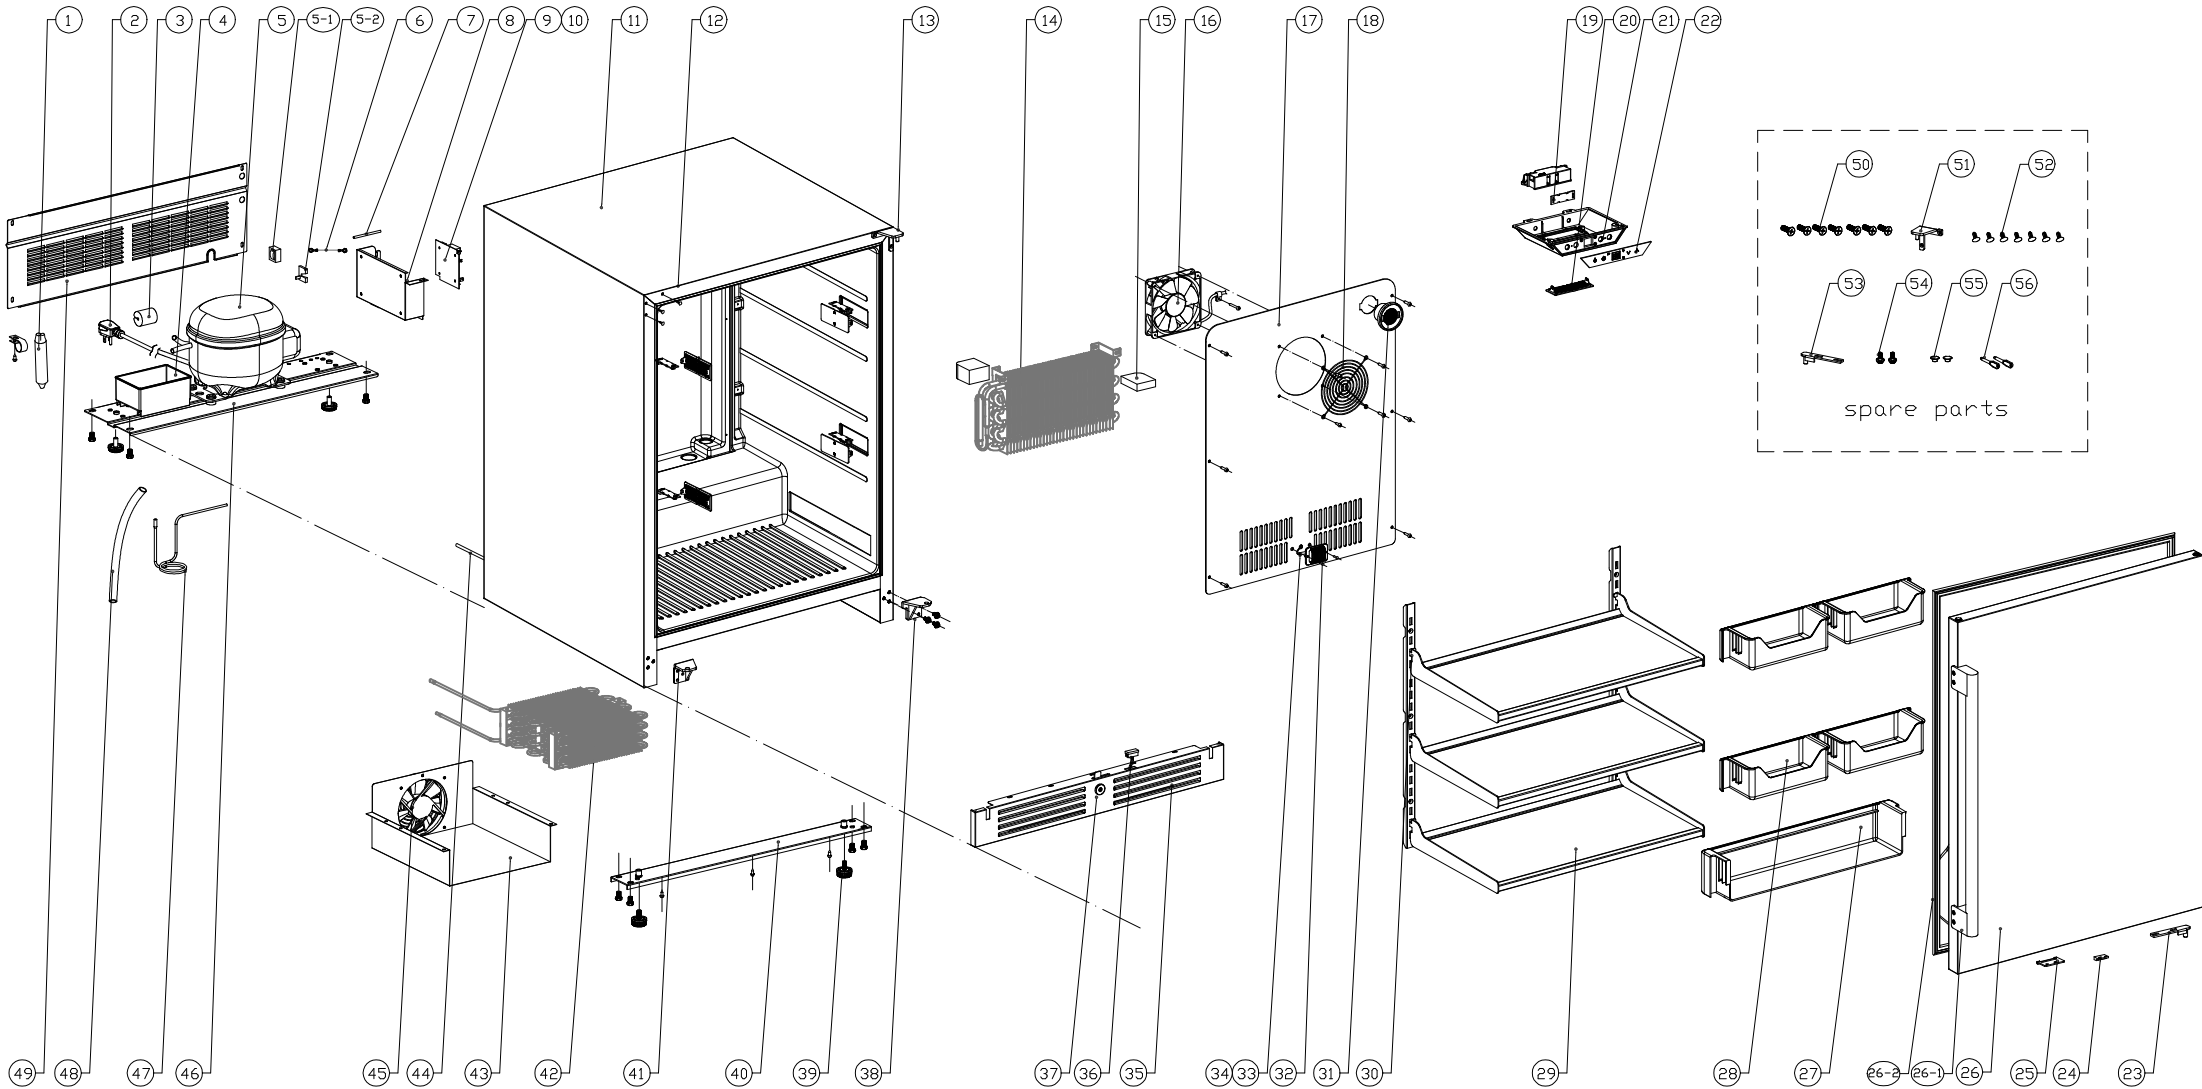

PRR24C01AS-OD

Presrv™ Outdoor Refrigerator

ZEPHYR

PRR24C01AS-OD

Ref #	Part #	Description	Qty.
1	56300003	Dryer Filter	1
2	11030137	Power Cord	1
3	56220051	Anti Vibration Gasket	1
4	56130035	Drip Tray	1
5	12160006	Compressor	1
5-1	11050026	Compressor Starter	1
5-2	11050027	Compressor Relay	1
6	11030119	Compressor Ground Wire	1
7	50330010	Sealing Tube	1
8	56200105	Control Board Box	1
9	11010173	Main Power Control Board	1
10	11010110	Display Control Board	1
12	56210118	Decorative Hole Cover	3
13	54180068	Upper Right Hinge	1
13-1	01020067	Screw, M4*12	3
14	54240026	Evaporator	1
15	56180015	Evaporator Foam	1
16	12130043	Fan Assembly	1
17	54170034	Air Duct Board	1
18	54210039	Fan Cover	1
19	12010012	LED Light	5
20	52150014	LED Light Cover	5
21	56200126	Display Control Box	1
22	52050032	Display Decal	1
23	54190056	Door Axis Plate, Right	1
23-1	01020052	Screw, M5*12	2
24	54220011	Door Magnet	1
25	50180005	Locking Hook Plate	1

52	56210118	Decorative Hole Cover	7
53	54190057	Door Axis Plate, Left	1
54	01020052	Screw, M5*12	2
55	50160013	Door Axis Cap	2
56	15000019	Door Lock Key	1

JAN24.0301