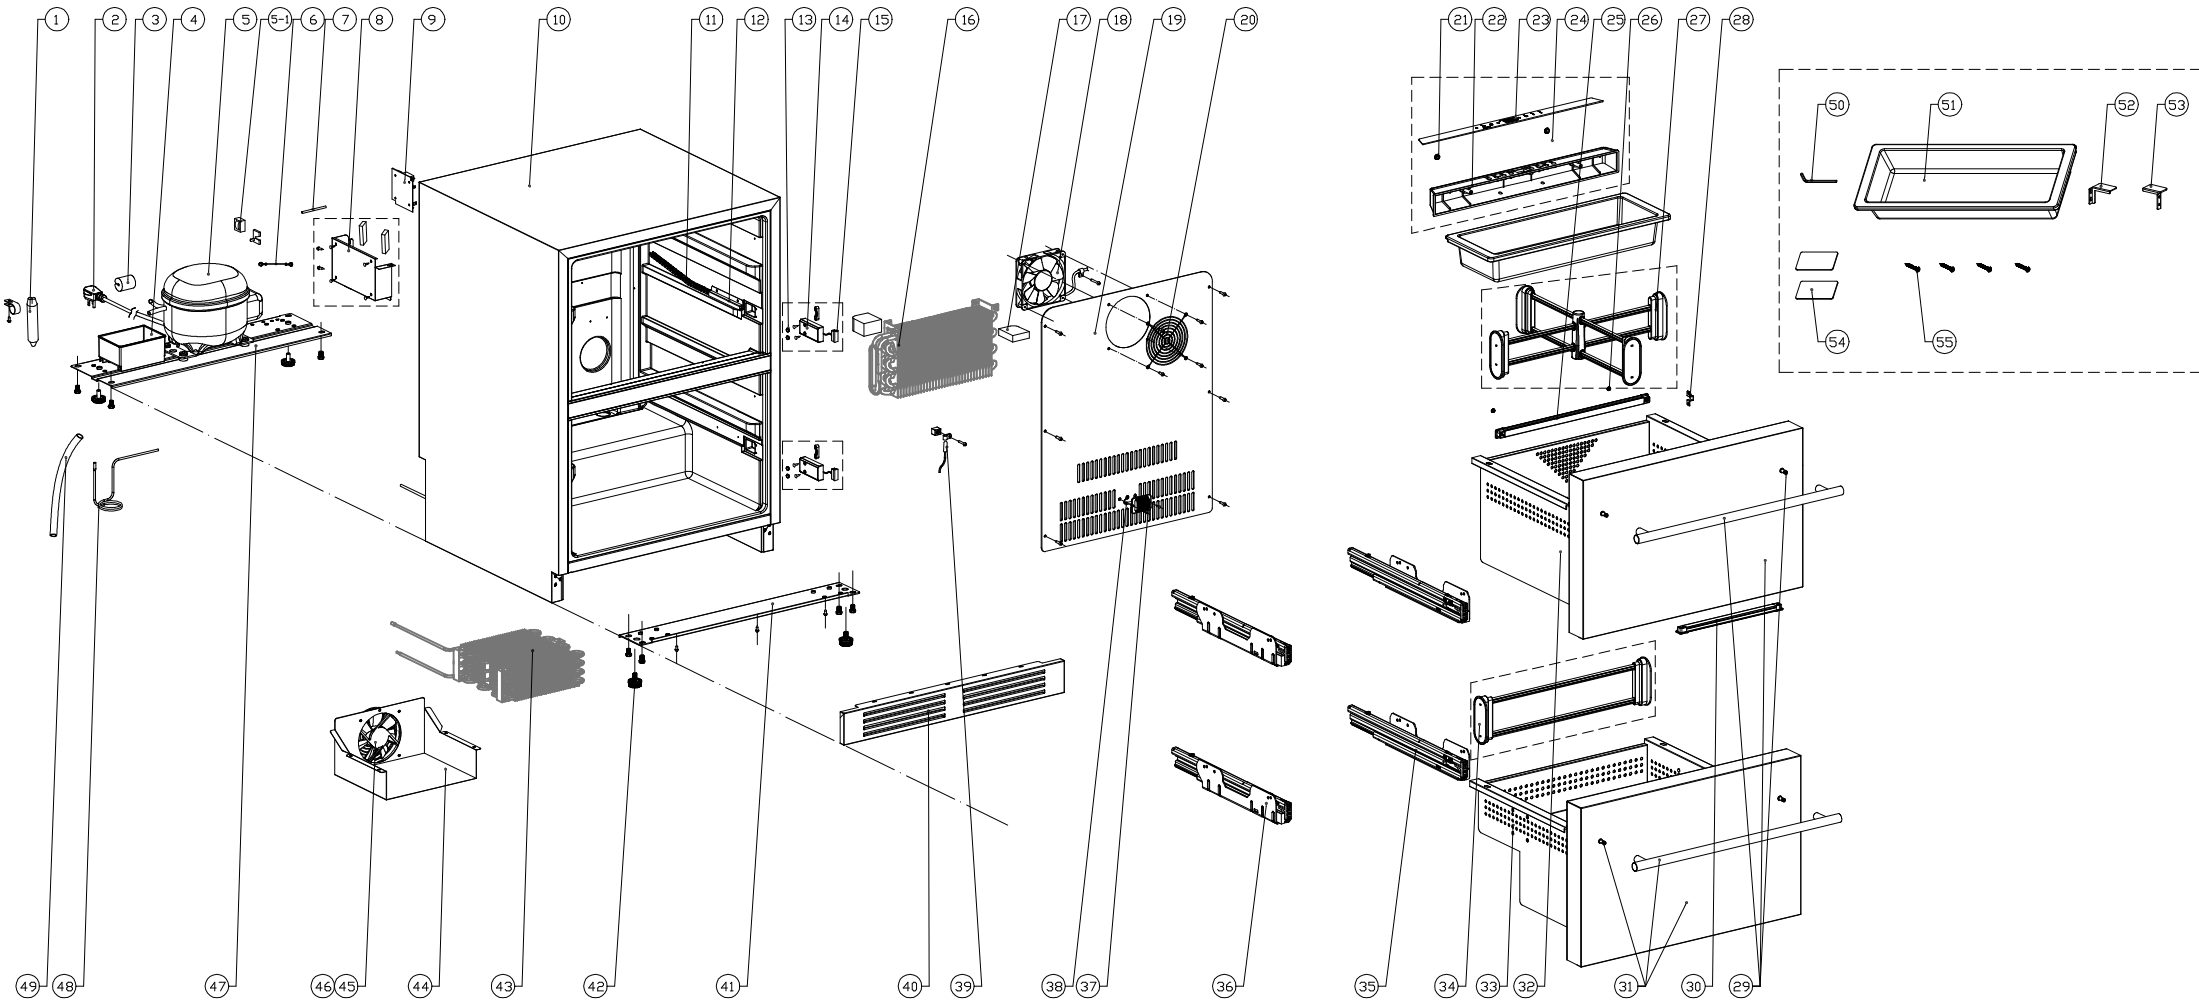

PRRD24C1AS

Presrv™ Refrigerator Drawer, Single Zone

ZEPHYR

PRRD24C1AS

Ref #	Part #	Description	Qty.
1	56300003	Dryer Filter	1
2	11030184	Power Cord	1
3	56220051	Anti Vibration Gasket	1
4	56130035	Drip Tray	1
5	12160006	Compressor	1
5-1	11050030	Compressor Starter & Relay	1
6	11030119	Compressor Ground Wire	1
7	50330010	Sealing Tube	1
8	56200105	Main PCB Box	1
8-1	01020073	Screw, Black, ST4*8	2
9	11010175	Main Power Control Board	1
11	11030183	Display Board Connecting Wire	1
12	54140360	Tank Chain Bracket	1
12-1	01020069	Screw, Black, ST4*12	2
13	01020065	Screw Cover	4
14	56200127	Magnet Switch Box	2
14-1	01020075	Screw, ST3*16	4
14-2	54150024	Power Line Clip	1
14-3	01020076	Screw, Black, ST3*12	2
15	11040033	Magnet Switch	2
16	54240001	Evaporator	1
17-1	56180019	Evaporator Foam	1
17-2	56180018	Evaporator Foam	1
18	12130043	Fan Assembly	1
19	54170035	Air Duct Board	1
19-1	01020069	Screw, Black, ST4*12	6
20	54210017	Fan Cover	1
21	54210042	Screw Cover	2