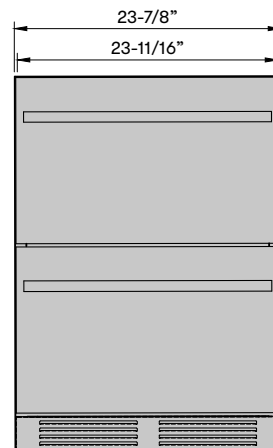

OPTIONAL ACCESSORIES

Pro Handle*

50280012

Silicone Mat, Upper Drawer

54290001

Silicone Mat, Lower Drawer

54290002

WARRANTY

2 years parts, 2 years labor

5 years compressor

*1 handle included, 2 handles required.

** Maximum clearance height inside drawers is 12"

Transforming the Kitchen through Design, Discovery, and Care

Specifications subject to change, check zephyronline.com for up-to-date information.
Zephyr | 2277 Harbor Bay Parkway, Alameda, CA 94502 | 888.880.8368