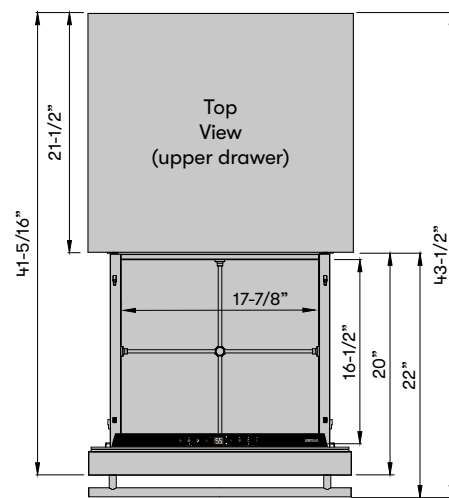

2 years parts, 2 years labor

5 years compressor

*1 handle included, 2 handles required.

** Maximum clearance height inside drawers is 12"

Transforming the Kitchen through Design, Discovery, and Care

Specifications subject to change, check zephyronline.com for up-to-date information.
Zephyr | 2277 Harbor Bay Parkway, Alameda, CA 94502 | 888.880.8368