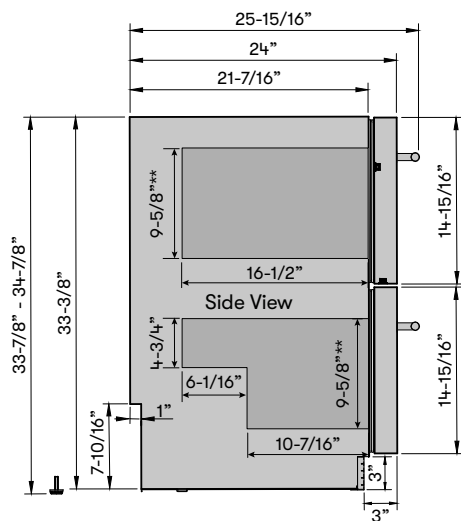

2 years parts, 2 years labor

5 years compressor

*1 handle included, 2 handles required.

** Maximum clearance height inside drawers is 12"

Transforming the Kitchen through Design, Discovery, and Care

Specifications subject to change, check zephyronline.com for up-to-date information.
Zephyr | 2277 Harbor Bay Parkway, Alameda, CA 94502 | 888.880.8368