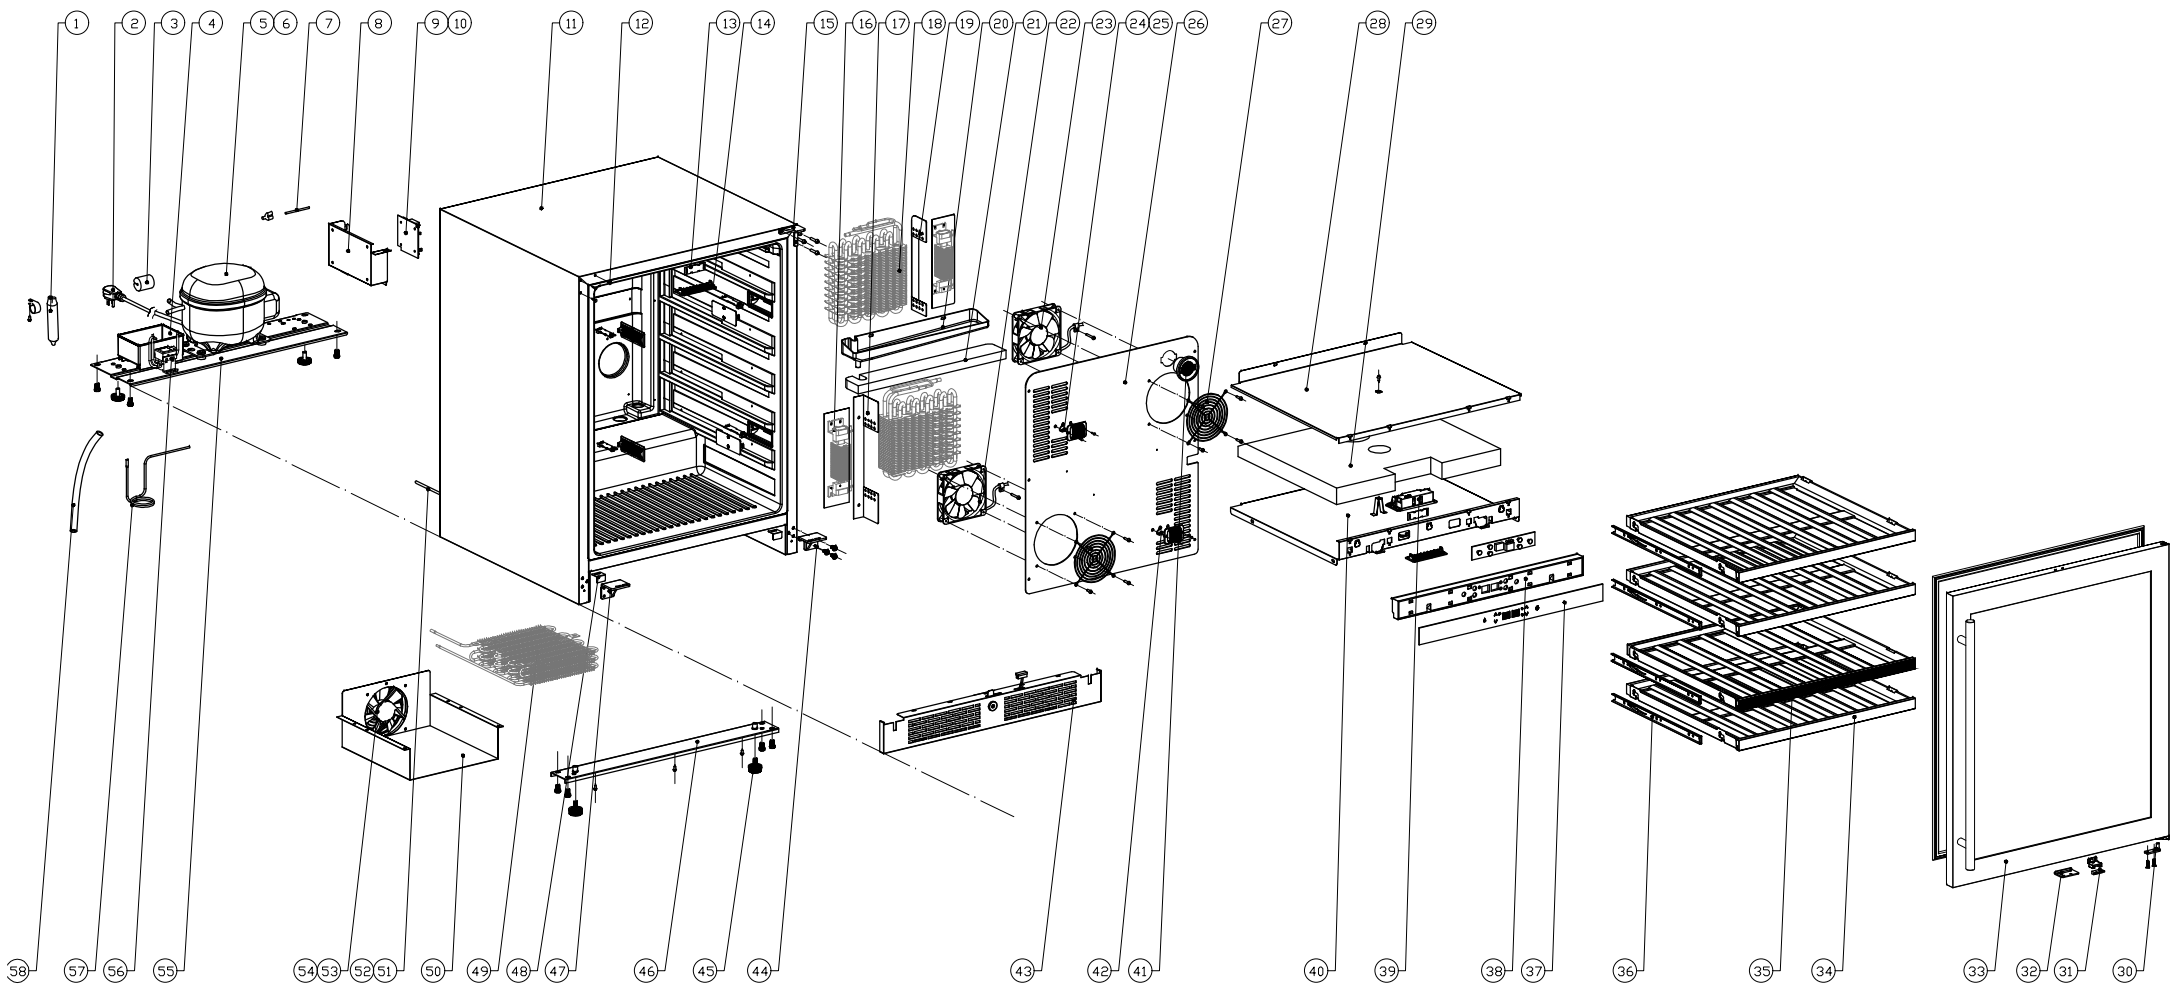

# PRW24C02AG-ADA

Presrv™ ADA Dual Zone Wine Cooler

# ZEPHYR

**PRW24C02AG-ADA**

<b>Ref #</b>	<b>Part #</b>	<b>Description</b>	<b>Qty.</b>
1	56300004	Dryer filter	1
2	11030118	Power line	1
3	56220035	Anti Vibration Gasket	2
4	56130035	Water tank	1
5	12160006	Compressor	1
5-1	11050026	Compressor Starter	1
5-2	11050027	Compressor Relay	1
6	11030119	Compressor ground lead	1
7	11030120	Tee coupling	1
8	56200105	Main PCB Box	1
9	11010118	Main power control board	1
10	11010113	Display control board	1
12	56210074	Decorative Hole Cover	3
13	12010011	LED light , tri color	6
14	52150014	Cover, light	6
15	54180044	Upper hinge,right	1
16	54280008	Heater	2
17	54210029	Evaporator wind deflector-lower	1
18	54240004	Evaporator	2
19	52120004	Evaporator wind deflector---Upper	1
20	56130028	Water tank	1
21	56180017	Air duct board A foam	1
22	12130040	Fan	1
23	12130028	Fan	1
24	54210014	Sensor cover	2
25	11050007	Sensor	1
26	54170024	Air duct board A	1
27	54210017	Fan cover	2
28	54170025	Air duct board B	1
29	56180018	Air duct board C foam	1
30	54190062	Door axis plate	1