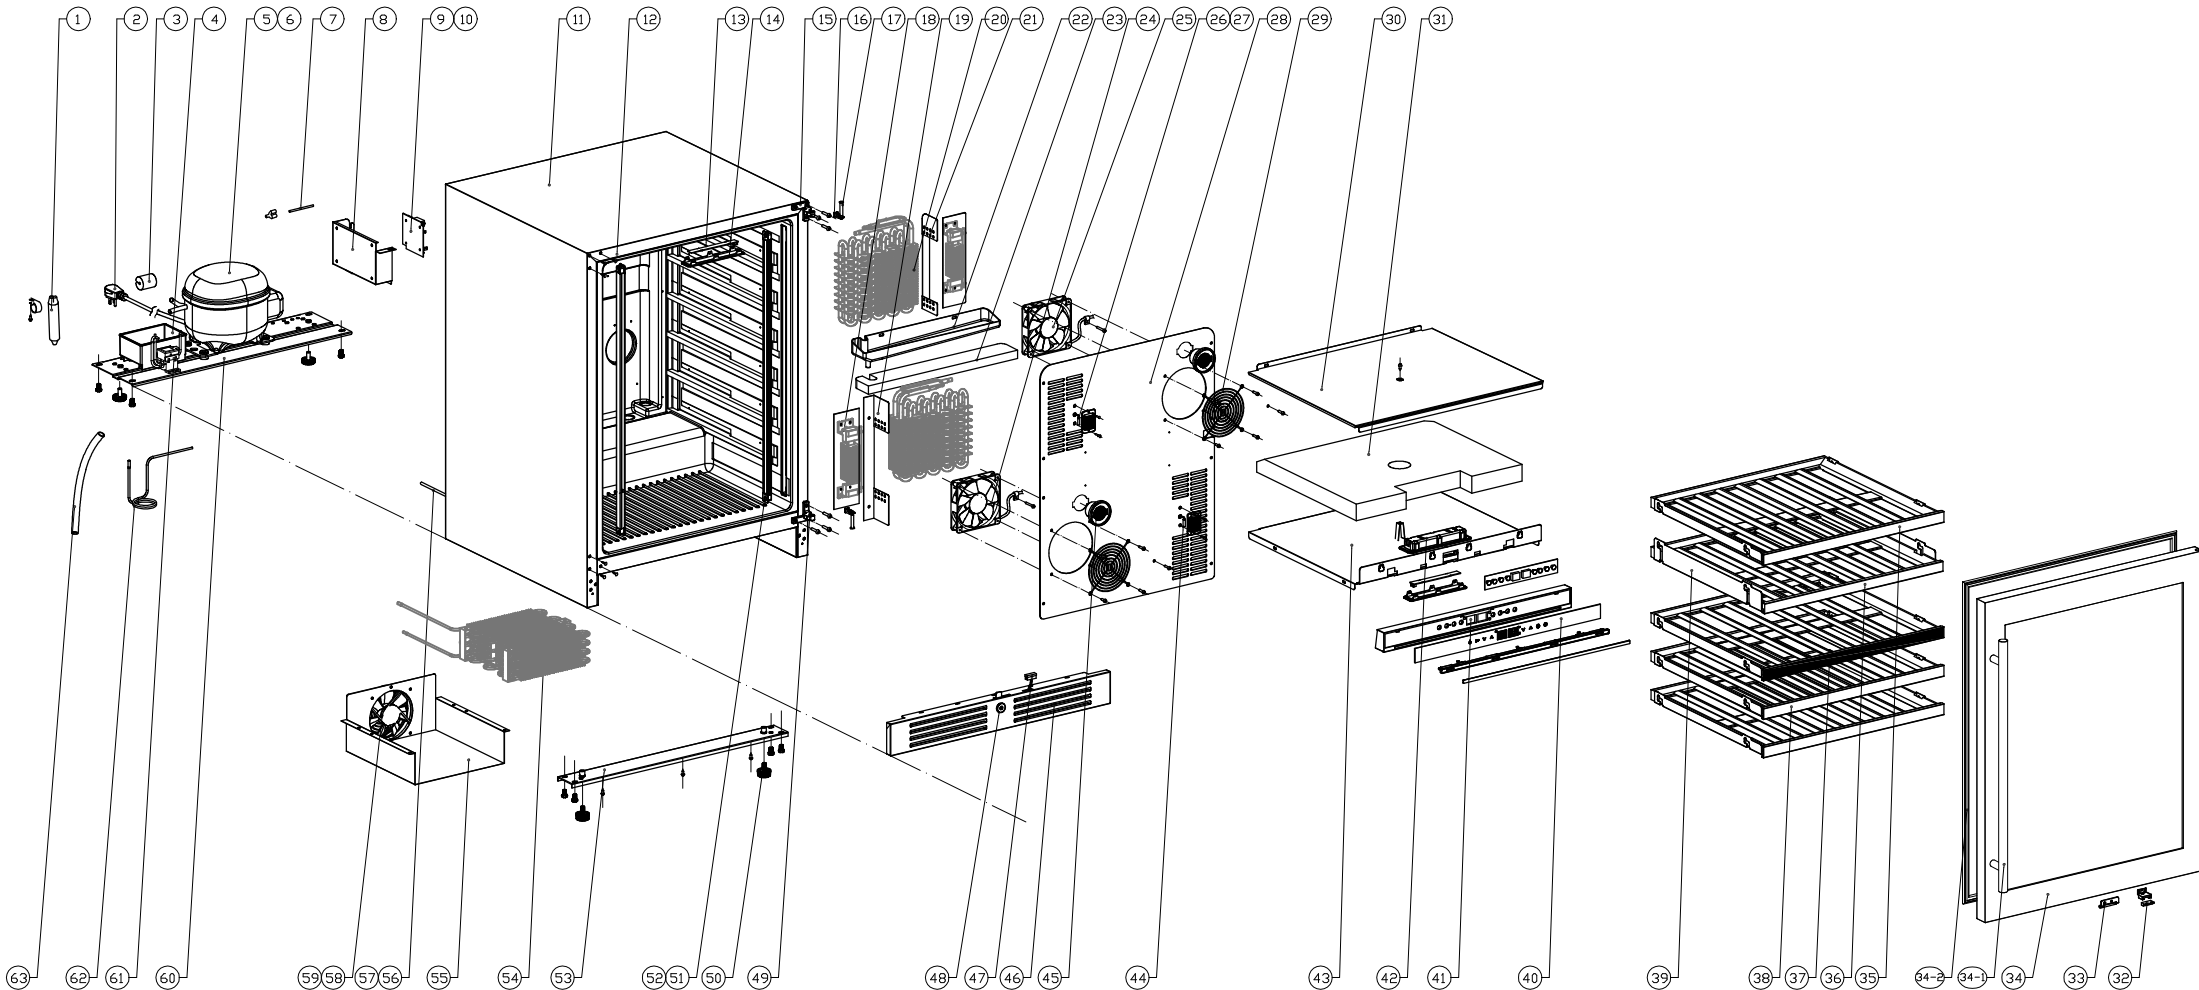

PRW24C02CBSG

Presrv™ Dual Zone Black Stainless Wine Cooler

ZEPHYR

PRW24C02CBSG

Ref #	Part #	Description	Qty.
1	56300004	Dryer Filter	1
2	11030118	Power Cord	1
3	56220051	Anti Vibration Gasket	2
4	56130035	Drip Tray	1
5	12160006	Compressor	1
5-1	11050026	Compressor Starter	1
5-2	11050027	Compressor Relay	1
6	11030119	Compressor Ground Wire	1
7	11030120	Wire Connector	1
8	56200105	Main Control Board Box	1
9	11010167	Main Power Control Board	1
10	11010168	Display Control Board	1
12	56210075	Decorative Hole Cover	3
13	12010018	Tri Color LED	2
14	52150017	LED Light Cover	2
15	54180034	Upper Right Hinge	1
16	50330035	Door Axis Core	2
17	54210037	Door Axis Buckle	2
18	54280008	Heater	2
19	52120003	Evaporator Wind Deflector, Lower	1
20	54240004	Evaporator	2
21	52120004	Evaporator Wind Deflector, Upper	1
22	56130028	Drip Tray	1
23	56180017	Foam	1
24	12130040	Fan Lower Zone	1
25	12130028	Fan Upper Zone	1
26	54210014	Sensor Cover	2
27	11050007	Temperature Sensor, Upper Zone	1

28	54170029	Air Duct Board	1
29	54210017	Fan Cover	2
30	54170032	Air Duct Board Upper	1
31	56180022	Foam	1
32	54220011	Magnet	1
33	54050090	Door Lock Plate	1
34	50230032	Door	1
34-1	50280007	Door Handle	1
34-2	56220055	Door Gasket	1
35	50150058	Sliding Wooden Shelf Assembly	1
36	50150059	Sliding Wooden Shelf Assembly	1
37	50150060	Sliding Wooden Shelf Assembly	1
38	50150061	Sliding Wooden Shelf Assembly	2
39	50320040	Shelf Slider, Set	5
40	52050029	Display Decal	1
41	56200123	Display Control Box	1
42	54140344	LED Light Holder	1
43	54170033	Air Duct Board Lower	1
44	11050009	Temperature Sensor, Lower Zone	1
45	Z0F-C004	Carbon Filter	2
46	50260020	Kick Plate	1
47	11040033	Magnet Switch	1
48	50180011	Door Lock	1
49	54180065	Lower Right Hinge	1
50	50350008	Leveling Leg	4
51	12010019	LED Light Strip	2
52	01020065	LED Light Screw	4
53	54140284	Cabinet Front Bracket	1
54	54270001	Condensor	1
55	54210015	Condensor Cover	1
56	50330029	Capillary Tube Lower Zone	1
57	50330015	Capillary Tube Upper Zone	1