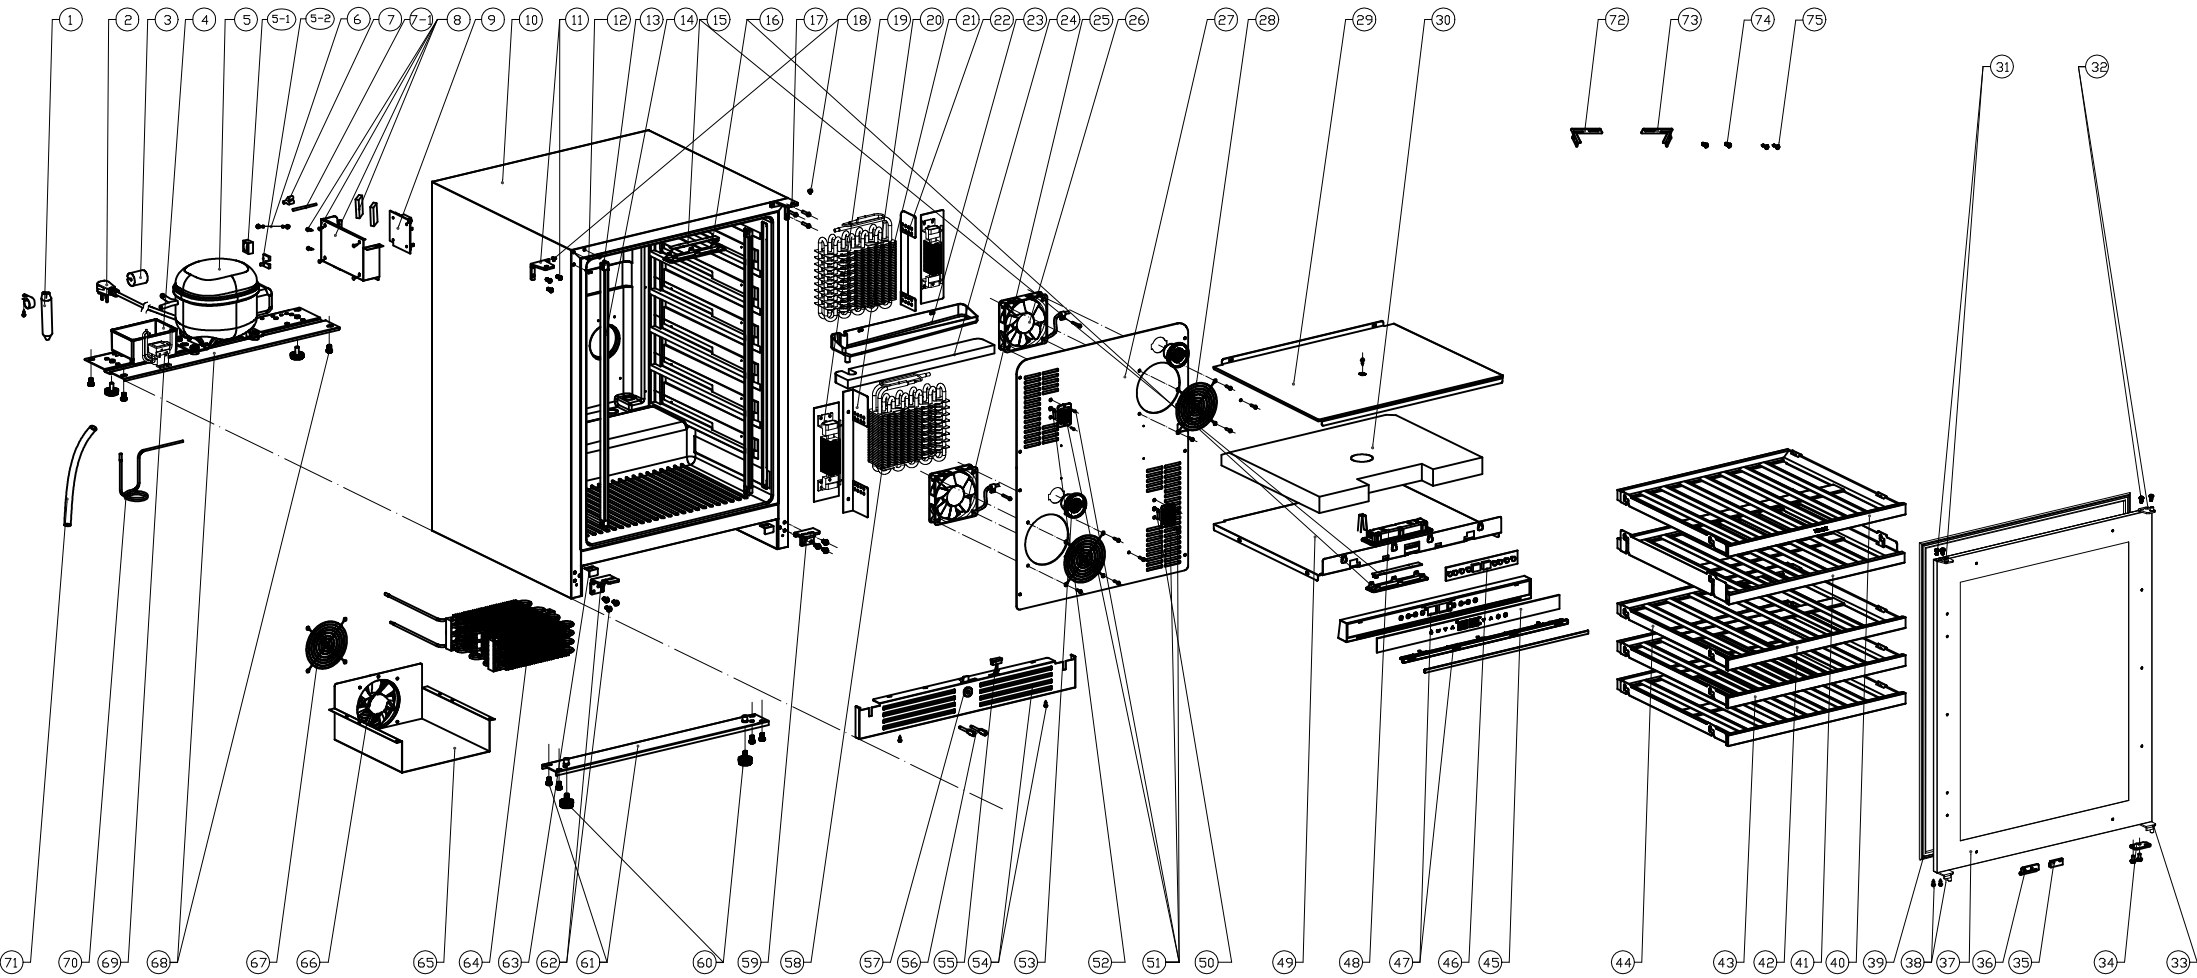

PRW24C02CPG

Presrv™ Panel Ready Dual Zone Wine Cooler

ZEPHYR

PRW24C02CPG

Ref #	Part #	Description	Qty.
1	56300004	Dryer Filter	1
2	11030118	Power Cord	1
3	56220051	Anti Vibration Gasket	2
4	56130035	Drip Tray	1
5	12160006	Compressor	1
5-1	11050026	Compressor Starter	1
5-2	11050027	Compressor Relay	1
6	11030119	Compressor Ground Wire	1
7	50330010	Sealing Tube	1
7-1	11030120	Tee Coupling	1
8	56200105	Main Control Board Box	1
8-1	01020073	Screw, Black, ST4*8	2
9	11010167	Main Power Control Board	1
11	54180039	Upper Left Hinge	1
11-1	01020026	Screw, Black, M4*12	3
12	56210116	Decorative Hole Cover	3
13	56140022	End Cap	4
13-1	01020075	Screw, ST3*16	4
13-2	01020065	Screw Cover	4
14	12010019	Side Light Assembly	2
15	12010018	Top LED Light	2
16	52150017	Light Cover	2
17	54180036	Upper Right Hinge	1
17-1	01020026	Screw, Black, M4*12	3
18	01020042	Screw, Upper Hinge	1
19	54280008	Heater	2
20	52120003	Wind Deflector	1
21	54240027	Upper Evaporator	1
22	52120004	Wind Deflector	1