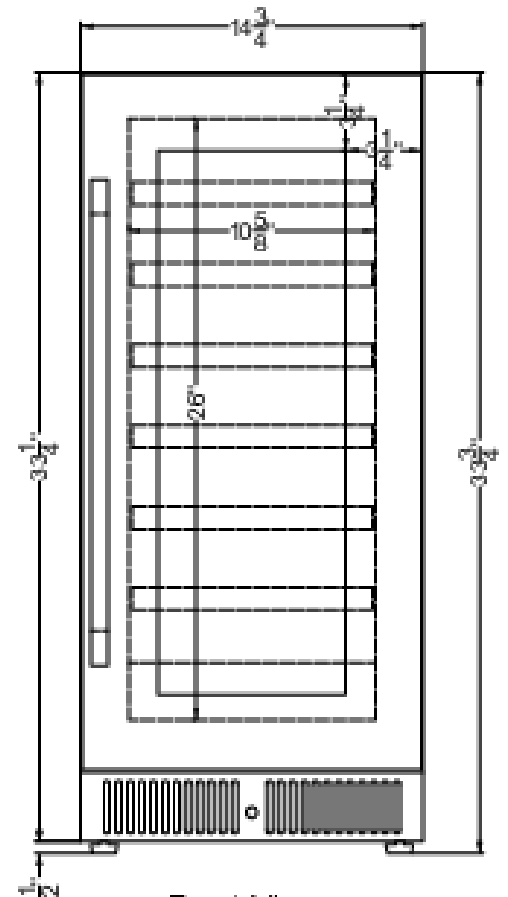

SDHW1532LHD Specifications:

Overview	
Height of Cabinet	33.75" (86 cm)
Width	14.75" (37 cm)
Depth	18.0" (46 cm)
Depth with Handle	19.75" (50 cm)
Depth with door at 90°	32.63" (83 cm)
Capacity	1.8 cu.ft. (51 L)
Bottles	18 bottles
Defrost Type	Frost-Free
Door	Glass
Cabinet	Black
US Electrical Safety	ETL
Canadian Electrical Safety	ETL-C
Sanitation	ETL-S
Amps	1.0
Voltage/Frequency	115 V AC/60 Hz
Weight	88.0 lbs. (40 kg)
Parts & Labor Warranty	1 Year
Compressor Warranty	5 Years
UPC	761101107813
Wine Cellar	
Number of Zones	1
Door Swing	LHD
Adjustable Shelves	Yes
Shelf Type	Steel
Shelf Qty	6
Thermostat Type	Digital
Interior Light	Yes
Fan Type	Interior and Exterior
Refrigerant Type	R600a
Refrigerant Amount	0.64 oz.
High Side PSI	270.0
Low Side PSI	105.0
Interior Height 1	26.0" (66 cm)
Interior Width 1	10.63" (27 cm)
Interior Depth 1	12.25" (31 cm)
Compressor Step Height	3.75" (10 cm)
Compressor Step Width	10.63" (27 cm)

Compressor Step Depth	5.0" (13 cm)
Temperature Range	41°F to 68°F
Sabbath Mode	Yes
Sound Level	33.3 dB

Front View