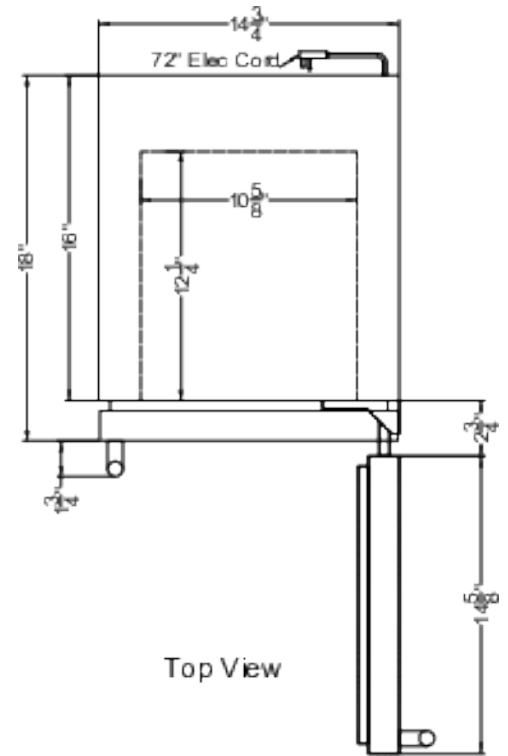

SDHW1532LHD Specifications:

Overview	
Height of Cabinet	33.75" (86 cm)
Width	14.75" (37 cm)
Depth	18.0" (46 cm)
Depth with Handle	19.75" (50 cm)
Depth with door at 90°	32.63" (83 cm)
Capacity	1.8 cu.ft. (51 L)
Bottles	18 bottles
Defrost Type	Frost-Free
Door	Glass
Cabinet	Black
US Electrical Safety	ETL
Canadian Electrical Safety	ETL-C
Sanitation	ETL-S
Amps	1.0
Voltage/Frequency	115 V AC/60 Hz
Weight	88.0 lbs. (40 kg)
Parts & Labor Warranty	1 Year
Compressor Warranty	5 Years
UPC	761101107813
Wine Cellar	
Number of Zones	1
Door Swing	LHD
Adjustable Shelves	Yes
Shelf Type	Steel
Shelf Qty	6
Thermostat Type	Digital
Interior Light	Yes
Fan Type	Interior and Exterior
Refrigerant Type	R600a
Refrigerant Amount	0.64 oz.
High Side PSI	270.0
Low Side PSI	105.0
Interior Height 1	26.0" (66 cm)
Interior Width 1	10.63" (27 cm)
Interior Depth 1	12.25" (31 cm)
Compressor Step Height	3.75" (10 cm)
Compressor Step Width	10.63" (27 cm)

Compressor Step Depth	5.0" (13 cm)
Temperature Range	41°F to 68°F
Sabbath Mode	Yes
Sound Level	33.3 dB

Top View