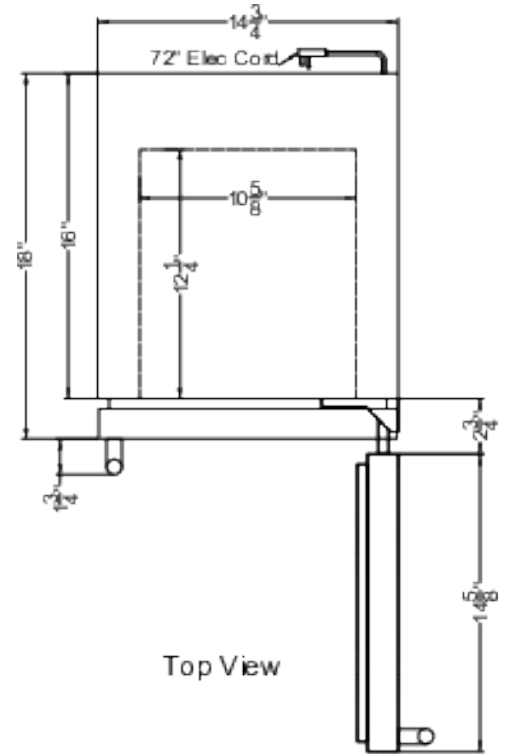

SDHW1532PNRLHD Specifications:

Overview	
Height of Cabinet	33.75" (86 cm)
Width	14.75" (37 cm)
Depth	18.0" (46 cm)
Depth with door at 90°	32.63" (83 cm)
Capacity	1.8 cu.ft. (51 L)
Bottles	18 bottles
Defrost Type	Frost-Free
Door	Glass/Panel-Ready Frame
Cabinet	Black
US Electrical Safety	ETL
Canadian Electrical Safety	ETL-C
Sanitation	ETL-S
Amps	1.0
Voltage/Frequency	115 V AC/60 Hz
Weight	88.0 lbs. (40 kg)
Parts & Labor Warranty	1 Year
Compressor Warranty	5 Years
UPC	761101145778
Wine Cellar	
Number of Zones	1
Door Swing	LHD
Adjustable Shelves	Yes
Shelf Type	Steel
Shelf Qty	6
Thermostat Type	Digital
Interior Light	Yes
Fan Type	Interior and Exterior
Refrigerant Type	R600a
Refrigerant Amount	0.64 oz.
High Side PSI	270.0
Low Side PSI	105.0
Interior Height 1	26.0" (66 cm)
Interior Width 1	10.63" (27 cm)
Interior Depth 1	12.25" (31 cm)
Compressor Step Height	3.75" (10 cm)

Compressor Step Width	10.63" (27 cm)
Compressor Step Depth	5.0" (13 cm)
Temperature Range	41°F to 68°F
Sabbath Mode	Yes
Sound Level	33.3 dB

Top View