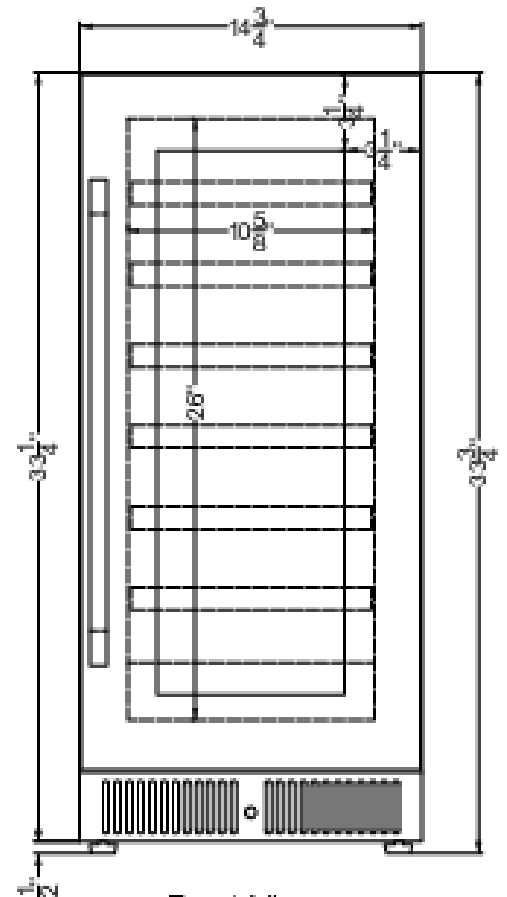

SDHW1532PNRLHD Specifications:

Overview	
Height of Cabinet	33.75" (86 cm)
Width	14.75" (37 cm)
Depth	18.0" (46 cm)
Depth with door at 90°	32.63" (83 cm)
Capacity	1.8 cu.ft. (51 L)
Bottles	18 bottles
Defrost Type	Frost-Free
Door	Glass/Panel-Ready Frame
Cabinet	Black
US Electrical Safety	ETL
Canadian Electrical Safety	ETL-C
Sanitation	ETL-S
Amps	1.0
Voltage/Frequency	115 V AC/60 Hz
Weight	88.0 lbs. (40 kg)
Parts & Labor Warranty	1 Year
Compressor Warranty	5 Years
UPC	761101145778
Wine Cellar	
Number of Zones	1
Door Swing	LHD
Adjustable Shelves	Yes
Shelf Type	Steel
Shelf Qty	6
Thermostat Type	Digital
Interior Light	Yes
Fan Type	Interior and Exterior
Refrigerant Type	R600a
Refrigerant Amount	0.64 oz.
High Side PSI	270.0
Low Side PSI	105.0
Interior Height 1	26.0" (66 cm)
Interior Width 1	10.63" (27 cm)
Interior Depth 1	12.25" (31 cm)
Compressor Step Height	3.75" (10 cm)

Compressor Step Width	10.63" (27 cm)
Compressor Step Depth	5.0" (13 cm)
Temperature Range	41°F to 68°F
Sabbath Mode	Yes
Sound Level	33.3 dB

Front View