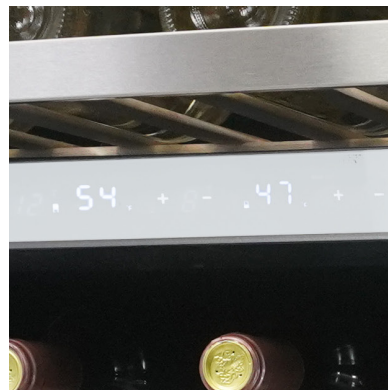

SONOMA

SPRWC053D1SS

Silhouette

PROFESSIONAL™

www.silhouetteappliances.com

Seamless Capacitive Touch Controls

LED Perimetrical Lighting

PRODUCT FEATURES

BENEFITS

Model #	SPRWC053D1SS
Capacity-Wine Compartment	Stores up to 51 bottles* of wine
Volume	5.3 cu. ft.
Temperature Range	41F – 64F (5C-18C)
Noise	39 db
Door Frame	304 grade seamless stainless steel
Cabinet	Matte black textured steel
Interior Finish	Matte black
Door Style	Single door
Reversible Door Swing	Yes
Door Hinge	Hidden for flush fit installation
Door Glass	Low E, dual pane argon filled
Door Handle	Pro-style, 20% longer than previous model
Door Lock	Yes
Shelving	Pro-glide, anti-vibration 100% extension
Shelving Material	Natural wood with stainless steel trim
Lighting Option 1	On/Off with door opening
Lighting Option 2	On 100% illumination for 2 hours
Lighting Option 3	On 50% illumination for 2 hours
Light Colours	Choose between Arctic white or Azure blue
Controls	Digital seamless capacitive touch & EZ read panel set at 22.5 degree angle
Temperature Recall	Yes reverts to last set temperature after power out
Alarm	Yes, temperature and door ajar
Sabbath Mode	Yes

PRODUCT SPECIFICATIONS

UPC 067638024280

Unit Dimensions

Width 23.8" in.
Min. Height 34" in.
Max. Height 34.7" in.
Depth 23.8" in.

(DOES NOT INCLUDE HANDLE)

Installation

Gross Weight: 145.5 lbs.
Built-in under counter or free standing
Refrigerator: R600
Size: Min 24" wide opening required