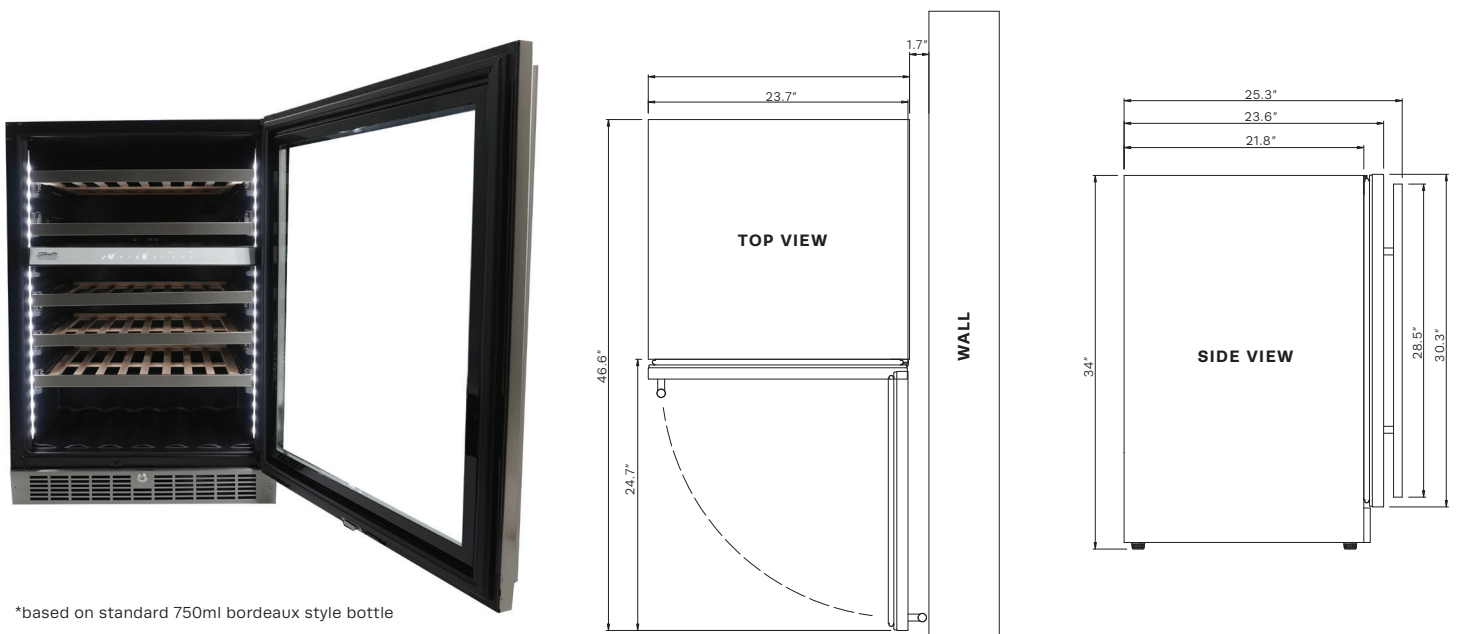

SONOMA

SPRWC053D1SS

BENEFITS

Model #	SPRWC053D1SS
Capacity-Wine Compartment	Stores up to 51 bottles* of wine
Volume	5.3 cu. ft.
Temperature Range	41F – 64F (5C-18C)
Noise	39 db
Door Frame	304 grade seamless stainless steel
Cabinet	Matte black textured steel
Interior Finish	Matte black
Door Style	Single door
Reversible Door Swing	Yes
Door Hinge	Hidden for flush fit installation
Door Glass	Low E, dual pane argon filled
Door Handle	Pro-style, 20% longer than previous model
Door Lock	Yes
Shelving	Pro-glide, anti-vibration 100% extension
Shelving Material	Natural wood with stainless steel trim
Lighting Option 1	On/Off with door opening
Lighting Option 2	On 100% illumination for 2 hours
Lighting Option 3	On 50% illumination for 2 hours
Light Colours	Choose between Arctic white or Azure blue
Controls	Digital seamless capacitive touch & EZ read panel set at 22.5 degree angle
Temperature Recall	Yes reverts to last set temperature after power out
Alarm	Yes, temperature and door ajar
Sabbath Mode	Yes

PRODUCT SPECIFICATIONS

UPC 067638024280

Unit Dimensions

Width 23.8" in.
Min. Height 34" in.
Max. Height 34.7" in.
Depth 23.8" in.

(DOES NOT INCLUDE HANDLE)

Installation

Gross Weight: 145.5 lbs.
Built-in under counter or free standing
Refrigerator: R600
Size: Min 24" wide opening required

AC Power

115V, 60Hz at MAX 1.5A
Power cord length: 6.5 ft.

Platinum Warranty

2 year parts and labor coverage

*based on standard 750ml bordeaux style bottle