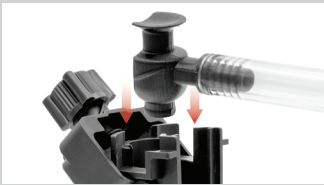

CLEANING KIT USE

Insert the adaptor with the hose into the BIB connector.

Align the top parts of the adaptor and connector.