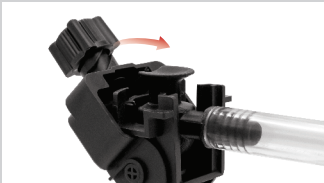

*Single use
32 oz bottle

1' Long 3/8" I.D. Clear Beer Line

Nylon Beer Faucet Brush

1 Gallon Bucket

Order extra bottles any time you need them

This Kit is designed to clean dispense systems for BIB dispensing kegerators.

CLEANING KIT USE

Insert the adaptor with the hose into the BIB connector.

Align the top parts of the adaptor and connector.

Twist the knob to secure the adaptor and ensure proper pressure.

Place the adapter hose into NowBrew coffee cleaning bottle.