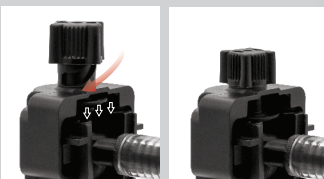

*Single use
32 oz bottle

1' Long 3/8" I.D. Clear Beer Line

Nylon Beer Faucet Brush

1 Gallon Bucket

Order extra bottles any time you need them

This Kit is designed to clean dispense systems for BIB dispensing kegerators.

CLEANING KIT USE

Insert the adaptor with the hose into the BIB connector.

Align the top parts of the adaptor and connector.

Twist the knob to secure the adaptor and ensure proper pressure.

Place the adapter hose into NowBrew coffee cleaning bottle.