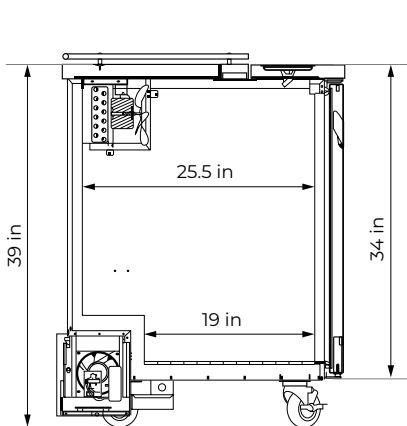

Model: **XCK-1B-4**

KEGCO 24" WIDE FOUR TAP BLACK COMMERCIAL KEGERATOR

DIMENSIONS	
Height (without casters)	34"
Height (with casters)	39"
Width	23.5"
Depth	30.25"
Shipping Dimensions	28"x36"x46"

WEIGHT	
Unit Weight	143 lbs.
Shipping Weight	187 lbs.

KEG STORAGE CAPACITIES	
Full Size / 1/2-Barrel	1
Pony Size / 1/4-Barrel	1
1/4-Barrel Slim	2
1/6-Barrel	3 (4 with external nitrogen tank)
5 gal. Ball/Pin Lock Keg	3 (4 with external nitrogen tank)

CONTROLS	
Adjustable Thermostat	Yes
Digital	Yes

KEY FEATURES	
Built-in Capable	No
Keg Coupler	Optional Add-On
Security Lock	Yes
Regulator	Optional Add-On
CO₂ Tank	Optional Add-On
Cleaning Kit	Optional Add-On
Outdoor Use	No
Commercial Use	Yes

ELECTRICAL	
Electrical Requirements	115v/60hz
Running Amps	1.8 A

CERTIFICATIONS	
ETL Listed	Yes
ETL Sanitation Listed	Yes

WARRANTY	
Labor	1 Year
Parts	1 Year
Compressor (Parts Only)	5 Years

EXTERIOR	
Cabinet	Black
Drip Tray	Yes
Guard Rail	Yes
Casters	Yes

DOOR	
Color / Material	Black
Number of Doors	1
Door Handle	Recessed
Field Reversible	No
Accepts Custom Overlay Panel	No

DRAFT BEER TOWER	
Number of Faucets	4
Material	Stainless Steel
Height	14.25"
Diameter	3"

COOLING SYSTEM	
Type	Compressor
Defrost System	Automatic
Front Ventilation	No

(800) 710 9939

support@beveragefactory.com
www.beveragefactory.com

OUR SHOWROOM

8510 Miralani Drive
San Diego, CA 92126

Mon-Fri, 7:00am - 4:00pm