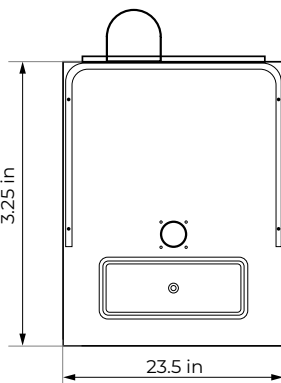

Model: **XCK-1B-4**

KEGCO 24" WIDE FOUR TAP BLACK COMMERCIAL KEGERATOR

DIMENSIONS	
Height (without casters)	34"
Height (with casters)	39"
Width	23.5"
Depth	30.25"
Shipping Dimensions	28"x36"x46"

WEIGHT	
Unit Weight	143 lbs.
Shipping Weight	187 lbs.

KEG STORAGE CAPACITIES	
Full Size / 1/2-Barrel	1
Pony Size / 1/4-Barrel	1
1/4-Barrel Slim	2
1/6-Barrel	3 (4 with external nitrogen tank)
5 gal. Ball/Pin Lock Keg	3 (4 with external nitrogen tank)

CONTROLS	
Adjustable Thermostat	Yes
Digital	Yes

KEY FEATURES	
Built-in Capable	No
Keg Coupler	Optional Add-On
Security Lock	Yes
Regulator	Optional Add-On
CO₂ Tank	Optional Add-On
Cleaning Kit	Optional Add-On
Outdoor Use	No
Commercial Use	Yes

ELECTRICAL	
Electrical Requirements	115v/60hz
Running Amps	1.8 A

CERTIFICATIONS	
ETL Listed	Yes
ETL Sanitation Listed	Yes

WARRANTY	
Labor	1 Year
Parts	1 Year
Compressor (Parts Only)	5 Years

EXTERIOR	
Cabinet	Black
Drip Tray	Yes
Guard Rail	Yes
Casters	Yes

DOOR	
Color / Material	Black
Number of Doors	1
Door Handle	Recessed
Field Reversible	No
Accepts Custom Overlay Panel	No

DRAFT BEER TOWER	
Number of Faucets	4
Material	Stainless Steel
Height	14.25"
Diameter	3"

COOLING SYSTEM	
Type	Compressor
Defrost System	Automatic
Front Ventilation	No

(800) 710 9939

support@beveragefactory.com
www.beveragefactory.com

OUR SHOWROOM

8510 Miralani Drive
San Diego, CA 92126

Mon-Fri, 7:00am - 4:00pm