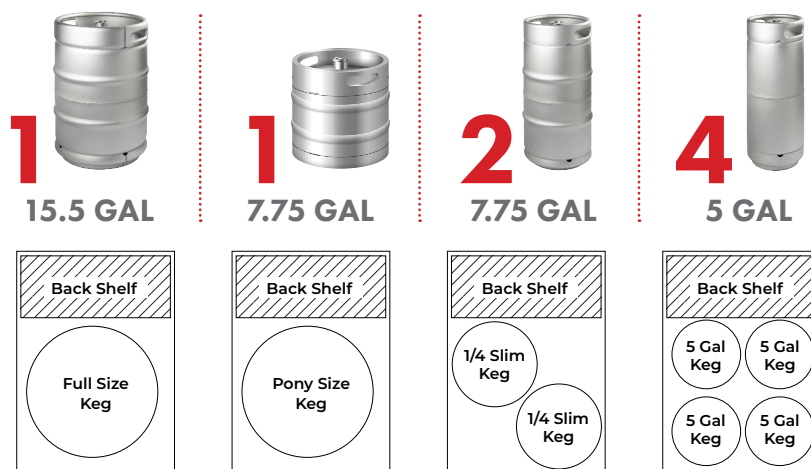

Model: XCK-1B-4

KEGCO 24" WIDE FOUR TAP BLACK COMMERCIAL KEGERATOR

FEATURES

- COMMERCIAL GRADE
- HEAVY-DUTY STAINLESS STEEL TOP
- BUILT-IN DRIP TRAY WITH DRAIN
- STAINLESS STEEL INTERIOR WALLS AND CEILING
- DIGITAL TEMPERATURE CONTROL
- AIR COOLED TOWER PREVENTS FOAM

CAPACITY OPTIONS

DESCRIPTION

- Ideal for busy restaurants, pubs, bars and tasting rooms
- Durable steel construction with stainless steel top and built-in drip tray to collect spills
- Easily holds a full size keg or multiple smaller kegs
- Customize the draft beer dispense system to suit your particular needs
- NSF compliant and ETL sanitation listed for commercial use

DIMENSIONS	
Height (without casters)	34"
Height (with casters)	39"
Width	23.5"
Depth	30.25"
Shipping Dimensions	28"x36"x46"

WEIGHT	
Unit Weight	143 lbs.
Shipping Weight	187 lbs.

KEG STORAGE CAPACITIES	
Full Size / 1/2-Barrel	1
Pony Size / 1/4-Barrel	1
1/4-Barrel Slim	2
1/6-Barrel	3 (4 with external nitrogen tank)
5 gal. Ball/Pin Lock Keg	3 (4 with external nitrogen tank)