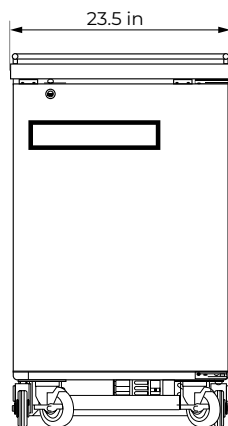

Model: **XCK-1B-4**

KEGCO 24" WIDE FOUR TAP BLACK COMMERCIAL KEGERATOR

DIMENSIONS	
Height (without casters)	34"
Height (with casters)	39"
Width	23.5"
Depth	30.25"
Shipping Dimensions	28"x36"x46"

WEIGHT	
Unit Weight	143 lbs.
Shipping Weight	187 lbs.

KEG STORAGE CAPACITIES	
Full Size / 1/2-Barrel	1
Pony Size / 1/4-Barrel	1
1/4-Barrel Slim	2
1/6-Barrel	3 (4 with external nitrogen tank)
5 gal. Ball/Pin Lock Keg	3 (4 with external nitrogen tank)

CONTROLS	
Adjustable Thermostat	Yes
Digital	Yes

KEY FEATURES	
Built-in Capable	No
Keg Coupler	Optional Add-On
Security Lock	Yes
Regulator	Optional Add-On
CO₂ Tank	Optional Add-On
Cleaning Kit	Optional Add-On
Outdoor Use	No
Commercial Use	Yes

ELECTRICAL	
Electrical Requirements	115v/60hz
Running Amps	1.8 A

CERTIFICATIONS	
ETL Listed	Yes
ETL Sanitation Listed	Yes

WARRANTY	
Labor	1 Year
Parts	1 Year
Compressor (Parts Only)	5 Years

EXTERIOR	
Cabinet	Black
Drip Tray	Yes
Guard Rail	Yes
Casters	Yes

DOOR	
Color / Material	Black
Number of Doors	1
Door Handle	Recessed
Field Reversible	No
Accepts Custom Overlay Panel	No

DRAFT BEER TOWER	
Number of Faucets	4
Material	Stainless Steel
Height	14.25"
Diameter	3"

COOLING SYSTEM	
Type	Compressor
Defrost System	Automatic
Front Ventilation	No

(800) 710 9939

support@beveragefactory.com
www.beveragefactory.com

OUR SHOWROOM

8510 Miralani Drive
San Diego, CA 92126

Mon-Fri, 7:00am - 4:00pm