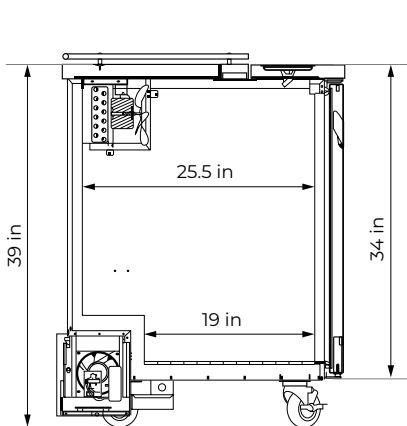

Model: **XCK-1S-4**

KEGCO 24" WIDE FOUR TAP STAINLESS STEEL COMMERCIAL KEGGERATOR

DIMENSIONS	
Height (without casters)	34"
Height (with casters)	39"
Width	23.5"
Depth	30.25"
Shipping Dimensions	28"x36"x46"

WEIGHT	
Unit Weight	143 lbs.
Shipping Weight	187 lbs.

KEG STORAGE CAPACITIES	
Full Size / 1/2-Barrel	1
Pony Size / 1/4-Barrel	1
1/4-Barrel Slim	2
1/6-Barrel	3 (4 with external nitrogen tank)
5 gal. Ball/Pin Lock Keg	3 (4 with external nitrogen tank)

CONTROLS	
Adjustable Thermostat	Yes
Digital	Yes

KEY FEATURES	
Built-in Capable	No
Keg Coupler	Optional Add-On
Security Lock	Yes
Regulator	Optional Add-On
CO₂ Tank	Optional Add-On
Cleaning Kit	Optional Add-On
Outdoor Use	No
Commercial Use	Yes

ELECTRICAL	
Electrical Requirements	115v/60hz
Running Amps	1.8 A

CERTIFICATIONS	
ETL Listed	Yes
ETL Sanitation Listed	Yes

WARRANTY	
Labor	1 Year
Parts	1 Year
Compressor (Parts Only)	5 Years

EXTERIOR	
Cabinet	Stainless Steel
Drip Tray	Yes
Guard Rail	Yes
Casters	Yes

DOOR	
Color / Material	Stainless Steel
Number of Doors	1
Door Handle	Recessed
Field Reversible	No
Accepts Custom Overlay Panel	No

DRAFT BEER TOWER	
Number of Faucets	4
Material	Stainless Steel
Height	14.25"
Diameter	3"

COOLING SYSTEM	
Type	Compressor
Defrost System	Automatic
Front Ventilation	No

(800) 710 9939

support@beveragefactory.com
www.beveragefactory.com

OUR SHOWROOM

8510 Miralani Drive
San Diego, CA 92126

Mon-Fri, 7:00am - 4:00pm