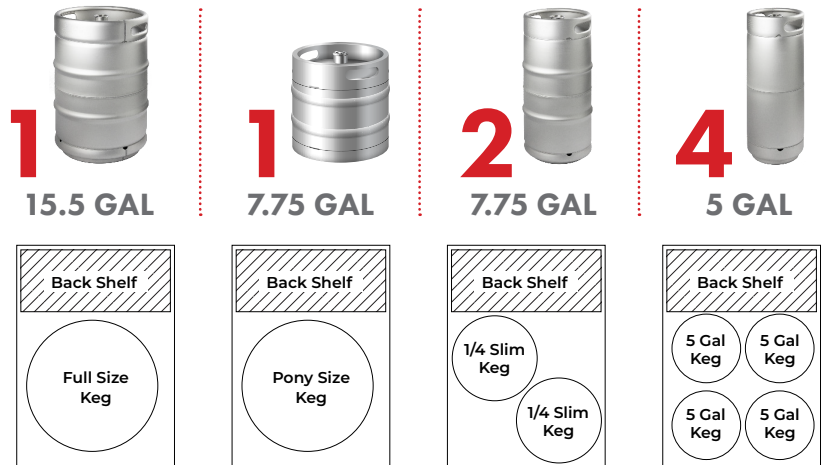

Model: XCK-1S-4

KEGCO 24" WIDE FOUR TAP STAINLESS STEEL COMMERCIAL KEGERATOR

FEATURES

- COMMERCIAL GRADE
- HEAVY-DUTY STAINLESS STEEL TOP
- BUILT-IN DRIP TRAY WITH DRAIN
- STAINLESS STEEL INTERIOR WALLS AND CEILING
- DIGITAL TEMPERATURE CONTROL
- AIR COOLED TOWER PREVENTS FOAM

CAPACITY OPTIONS

DESCRIPTION

- Ideal for busy restaurants, pubs, bars and tasting rooms
- Durable steel construction with stainless steel top and built-in drip tray to collect spills
- Easily holds a full size keg or multiple smaller kegs
- Customize the draft beer dispense system to suit your particular needs
- NSF compliant and ETL sanitation listed for commercial use

DIMENSIONS	
Height (without casters)	34"
Height (with casters)	39"
Width	23.5"
Depth	30.25"
Shipping Dimensions	28"x36"x46"

WEIGHT	
Unit Weight	143 lbs.
Shipping Weight	187 lbs.

KEG STORAGE CAPACITIES	
Full Size / 1/2-Barrel	1
Pony Size / 1/4-Barrel	1
1/4-Barrel Slim	2
1/6-Barrel	3 (4 with external nitrogen tank)
5 gal. Ball/Pin Lock Keg	3 (4 with external nitrogen tank)

DOOR	
Color / Material	Stainless Steel
Number of Doors	1
Door Handle	Recessed
Field Reversible	No
Accepts Custom Overlay Panel	No

DRAFT BEER TOWER	
Number of Faucets	4
Material	Stainless Steel
Height	14.25"
Diameter	3"