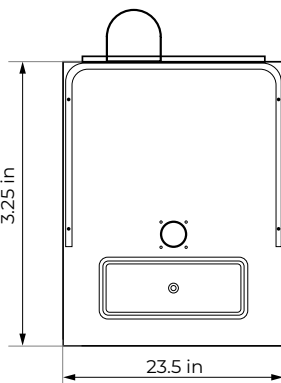

Model: **XCK-1S-4**

KEGCO 24" WIDE FOUR TAP STAINLESS STEEL COMMERCIAL KEGGERATOR

DIMENSIONS	
Height (without casters)	34"
Height (with casters)	39"
Width	23.5"
Depth	30.25"
Shipping Dimensions	28"x36"x46"

WEIGHT	
Unit Weight	143 lbs.
Shipping Weight	187 lbs.

KEG STORAGE CAPACITIES	
Full Size / 1/2-Barrel	1
Pony Size / 1/4-Barrel	1
1/4-Barrel Slim	2
1/6-Barrel	3 (4 with external nitrogen tank)
5 gal. Ball/Pin Lock Keg	3 (4 with external nitrogen tank)

CONTROLS	
Adjustable Thermostat	Yes
Digital	Yes

KEY FEATURES	
Built-in Capable	No
Keg Coupler	Optional Add-On
Security Lock	Yes
Regulator	Optional Add-On
CO₂ Tank	Optional Add-On
Cleaning Kit	Optional Add-On
Outdoor Use	No
Commercial Use	Yes

ELECTRICAL	
Electrical Requirements	115v/60hz
Running Amps	1.8 A

CERTIFICATIONS	
ETL Listed	Yes
ETL Sanitation Listed	Yes

WARRANTY	
Labor	1 Year
Parts	1 Year
Compressor (Parts Only)	5 Years

EXTERIOR	
Cabinet	Stainless Steel
Drip Tray	Yes
Guard Rail	Yes
Casters	Yes

DOOR	
Color / Material	Stainless Steel
Number of Doors	1
Door Handle	Recessed
Field Reversible	No
Accepts Custom Overlay Panel	No

DRAFT BEER TOWER	
Number of Faucets	4
Material	Stainless Steel
Height	14.25"
Diameter	3"

COOLING SYSTEM	
Type	Compressor
Defrost System	Automatic
Front Ventilation	No

(800) 710 9939

support@beveragefactory.com
www.beveragefactory.com

OUR SHOWROOM

8510 Miralani Drive
San Diego, CA 92126

Mon-Fri, 7:00am - 4:00pm