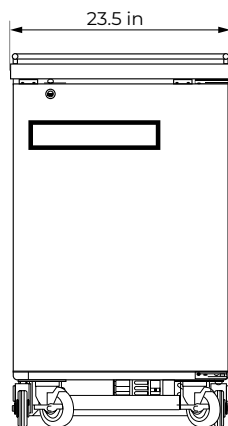

Model: **XCK-1S-4**

KEGCO 24" WIDE FOUR TAP STAINLESS STEEL COMMERCIAL KEGGERATOR

DIMENSIONS	
Height (without casters)	34"
Height (with casters)	39"
Width	23.5"
Depth	30.25"
Shipping Dimensions	28"x36"x46"

WEIGHT	
Unit Weight	143 lbs.
Shipping Weight	187 lbs.

KEG STORAGE CAPACITIES	
Full Size / 1/2-Barrel	1
Pony Size / 1/4-Barrel	1
1/4-Barrel Slim	2
1/6-Barrel	3 (4 with external nitrogen tank)
5 gal. Ball/Pin Lock Keg	3 (4 with external nitrogen tank)

CONTROLS	
Adjustable Thermostat	Yes
Digital	Yes

KEY FEATURES	
Built-in Capable	No
Keg Coupler	Optional Add-On
Security Lock	Yes
Regulator	Optional Add-On
CO₂ Tank	Optional Add-On
Cleaning Kit	Optional Add-On
Outdoor Use	No
Commercial Use	Yes

ELECTRICAL	
Electrical Requirements	115v/60hz
Running Amps	1.8 A

CERTIFICATIONS	
ETL Listed	Yes
ETL Sanitation Listed	Yes

WARRANTY	
Labor	1 Year
Parts	1 Year
Compressor (Parts Only)	5 Years

EXTERIOR	
Cabinet	Stainless Steel
Drip Tray	Yes
Guard Rail	Yes
Casters	Yes

DOOR	
Color / Material	Stainless Steel
Number of Doors	1
Door Handle	Recessed
Field Reversible	No
Accepts Custom Overlay Panel	No

DRAFT BEER TOWER	
Number of Faucets	4
Material	Stainless Steel
Height	14.25"
Diameter	3"

COOLING SYSTEM	
Type	Compressor
Defrost System	Automatic
Front Ventilation	No

(800) 710 9939

support@beveragefactory.com
www.beveragefactory.com

OUR SHOWROOM

8510 Miralani Drive
San Diego, CA 92126

Mon-Fri, 7:00am - 4:00pm