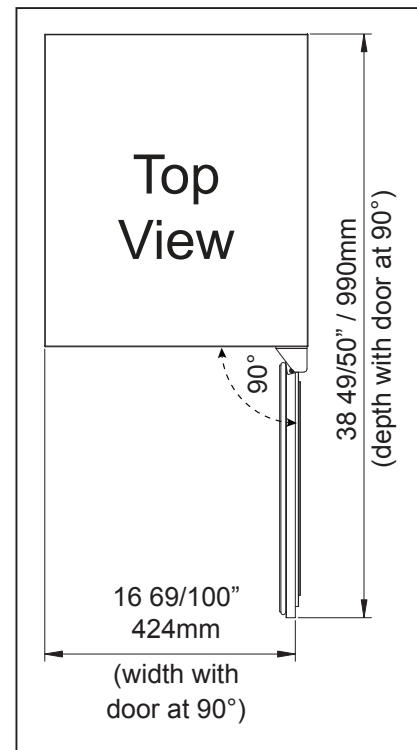

| | |
|------------------------------|------------------------------------|
| Bottle Capacity | 28 (750ml Bottles) |
| Type of Control | Digital |
| Temperature Display | Interior, centrally placed |
| Ambient Temp. Range | 44°- 90°F |
| Control Temp. Range | 41°- 72°F |
| Storage Shelves | 5 |
| Shelf Material | Gliding metal, wood trim |
| Interior Light | Yes |
| Panel Ready | Yes |
| Ventilation Grille | Yes |
| Adjustable Legs | Yes |
| Energy Supply | AC 115V / 60Hz |
| Refrigerant | R600a/0.64oz |
| Decibel Level | 42 dB(A) |
| Unit Weight | 84 Lbs. |
| Net Capacity (Volume) | 3.0 CU. FT. |
| Dimensions | 17 1/2"W x 25 3/10"D x 34"H |
| Door | Glass w/ preparation panel |

Control Panel

28-Bottle Capacity

Blue LED Interior Lights

PRIVATE
 RESERVE

VT-18PR28

Features:

- 5 gliding wood lipped shelves
- Easy to use touch screen control panel with blue LED readout
- Dual-zone
- Designed for built-in installation
- Blue LED interior lights
- Panel Ready

Energy Supply: AC 115V / 60Hz

Door Hinge: Right

Door: Glass with preparation panel

Unit and Installation Dimensions

Wood Overlay Glass Panel Preparation