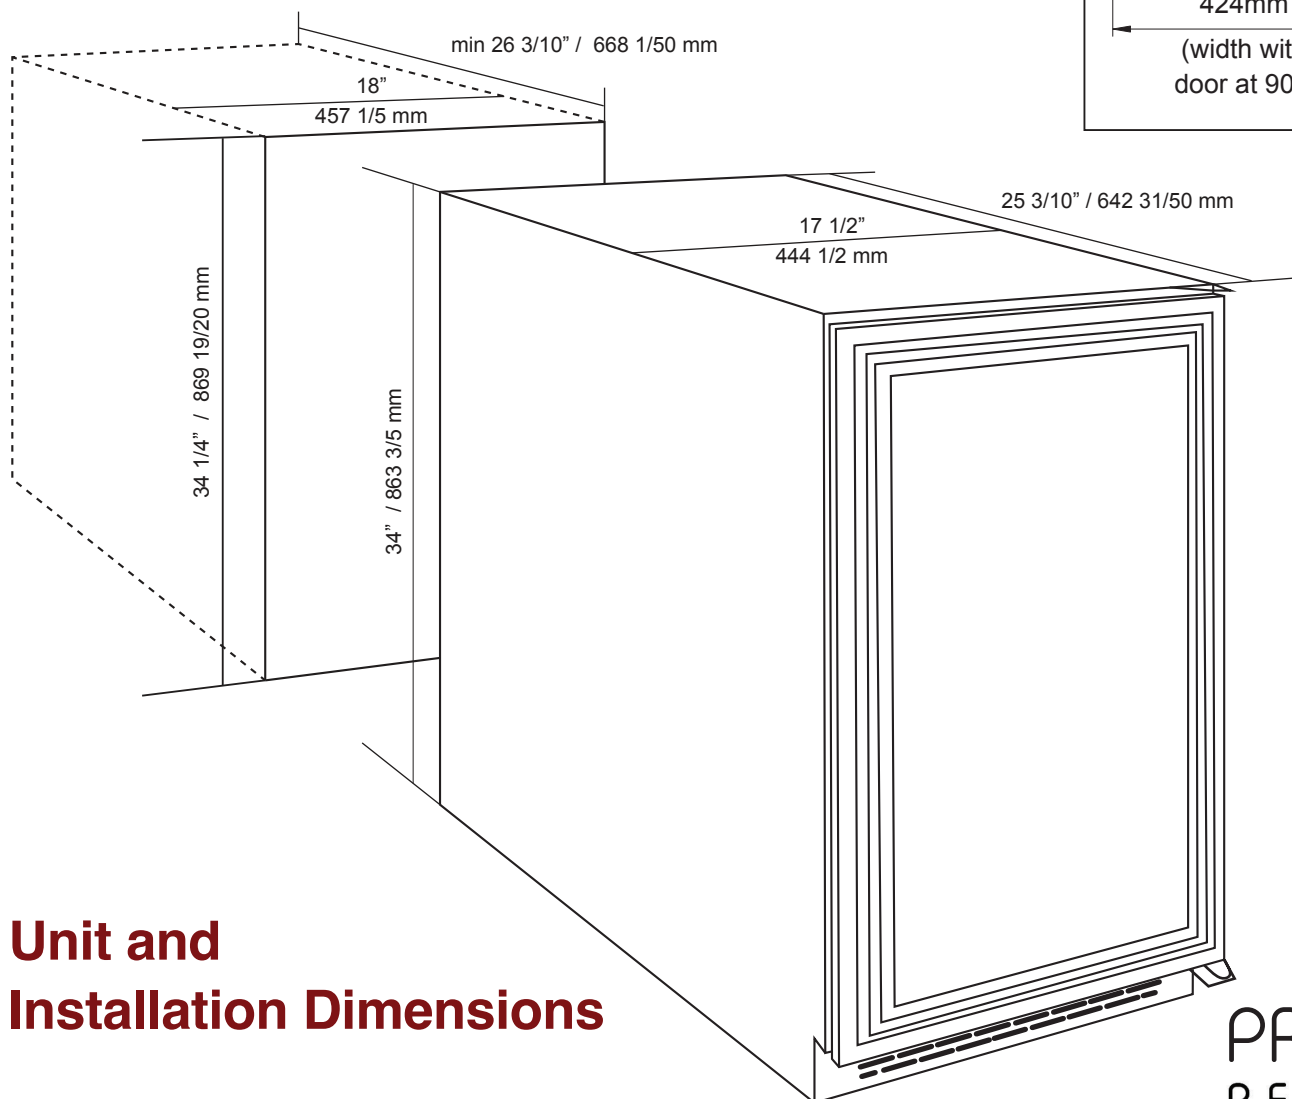

Private Reserve 18-Inch Panel-Ready Wine Cooler

VT-18PR28

Description:

Vinotemp's 18-Inch Panel-Ready Wine Cooler is an extremely versatile unit and was designed to fit seamlessly into your cabinetry by providing a premium storage space for your wine without interrupting the style that your home demands. Display your favorite bottles in a dual-zone environment, optimized for both red and white wines. This unit allows the refrigerator to be customized to match surrounding cabinets with custom panels and handles (panels and handles not included)

| | |
|------------------------------|------------------------------------|
| Bottle Capacity | 28 (750ml Bottles) |
| Type of Control | Digital |
| Temperature Display | Interior, centrally placed |
| Ambient Temp. Range | 44°- 90°F |
| Control Temp. Range | 41°- 72°F |
| Storage Shelves | 5 |
| Shelf Material | Gliding metal, wood trim |
| Interior Light | Yes |
| Panel Ready | Yes |
| Ventilation Grille | Yes |
| Adjustable Legs | Yes |
| Energy Supply | AC 115V / 60Hz |
| Refrigerant | R600a/0.64oz |
| Decibel Level | 42 dB(A) |
| Unit Weight | 84 Lbs. |
| Net Capacity (Volume) | 3.0 CU. FT. |
| Dimensions | 17 1/2"W x 25 3/10"D x 34"H |
| Door | Glass w/ preparation panel |

Control Panel

28-Bottle Capacity

Blue LED Interior Lights

PRIVATE
 RESERVE

VT-18PR28

Features:

- 5 gliding wood lipped shelves
- Easy to use touch screen control panel with blue LED readout
- Dual-zone
- Designed for built-in installation
- Blue LED interior lights
- Panel Ready

Energy Supply: AC 115V / 60Hz

Door Hinge: Right

Door: Glass with preparation panel

Unit and Installation Dimensions

Wood Overlay Glass Panel Preparation